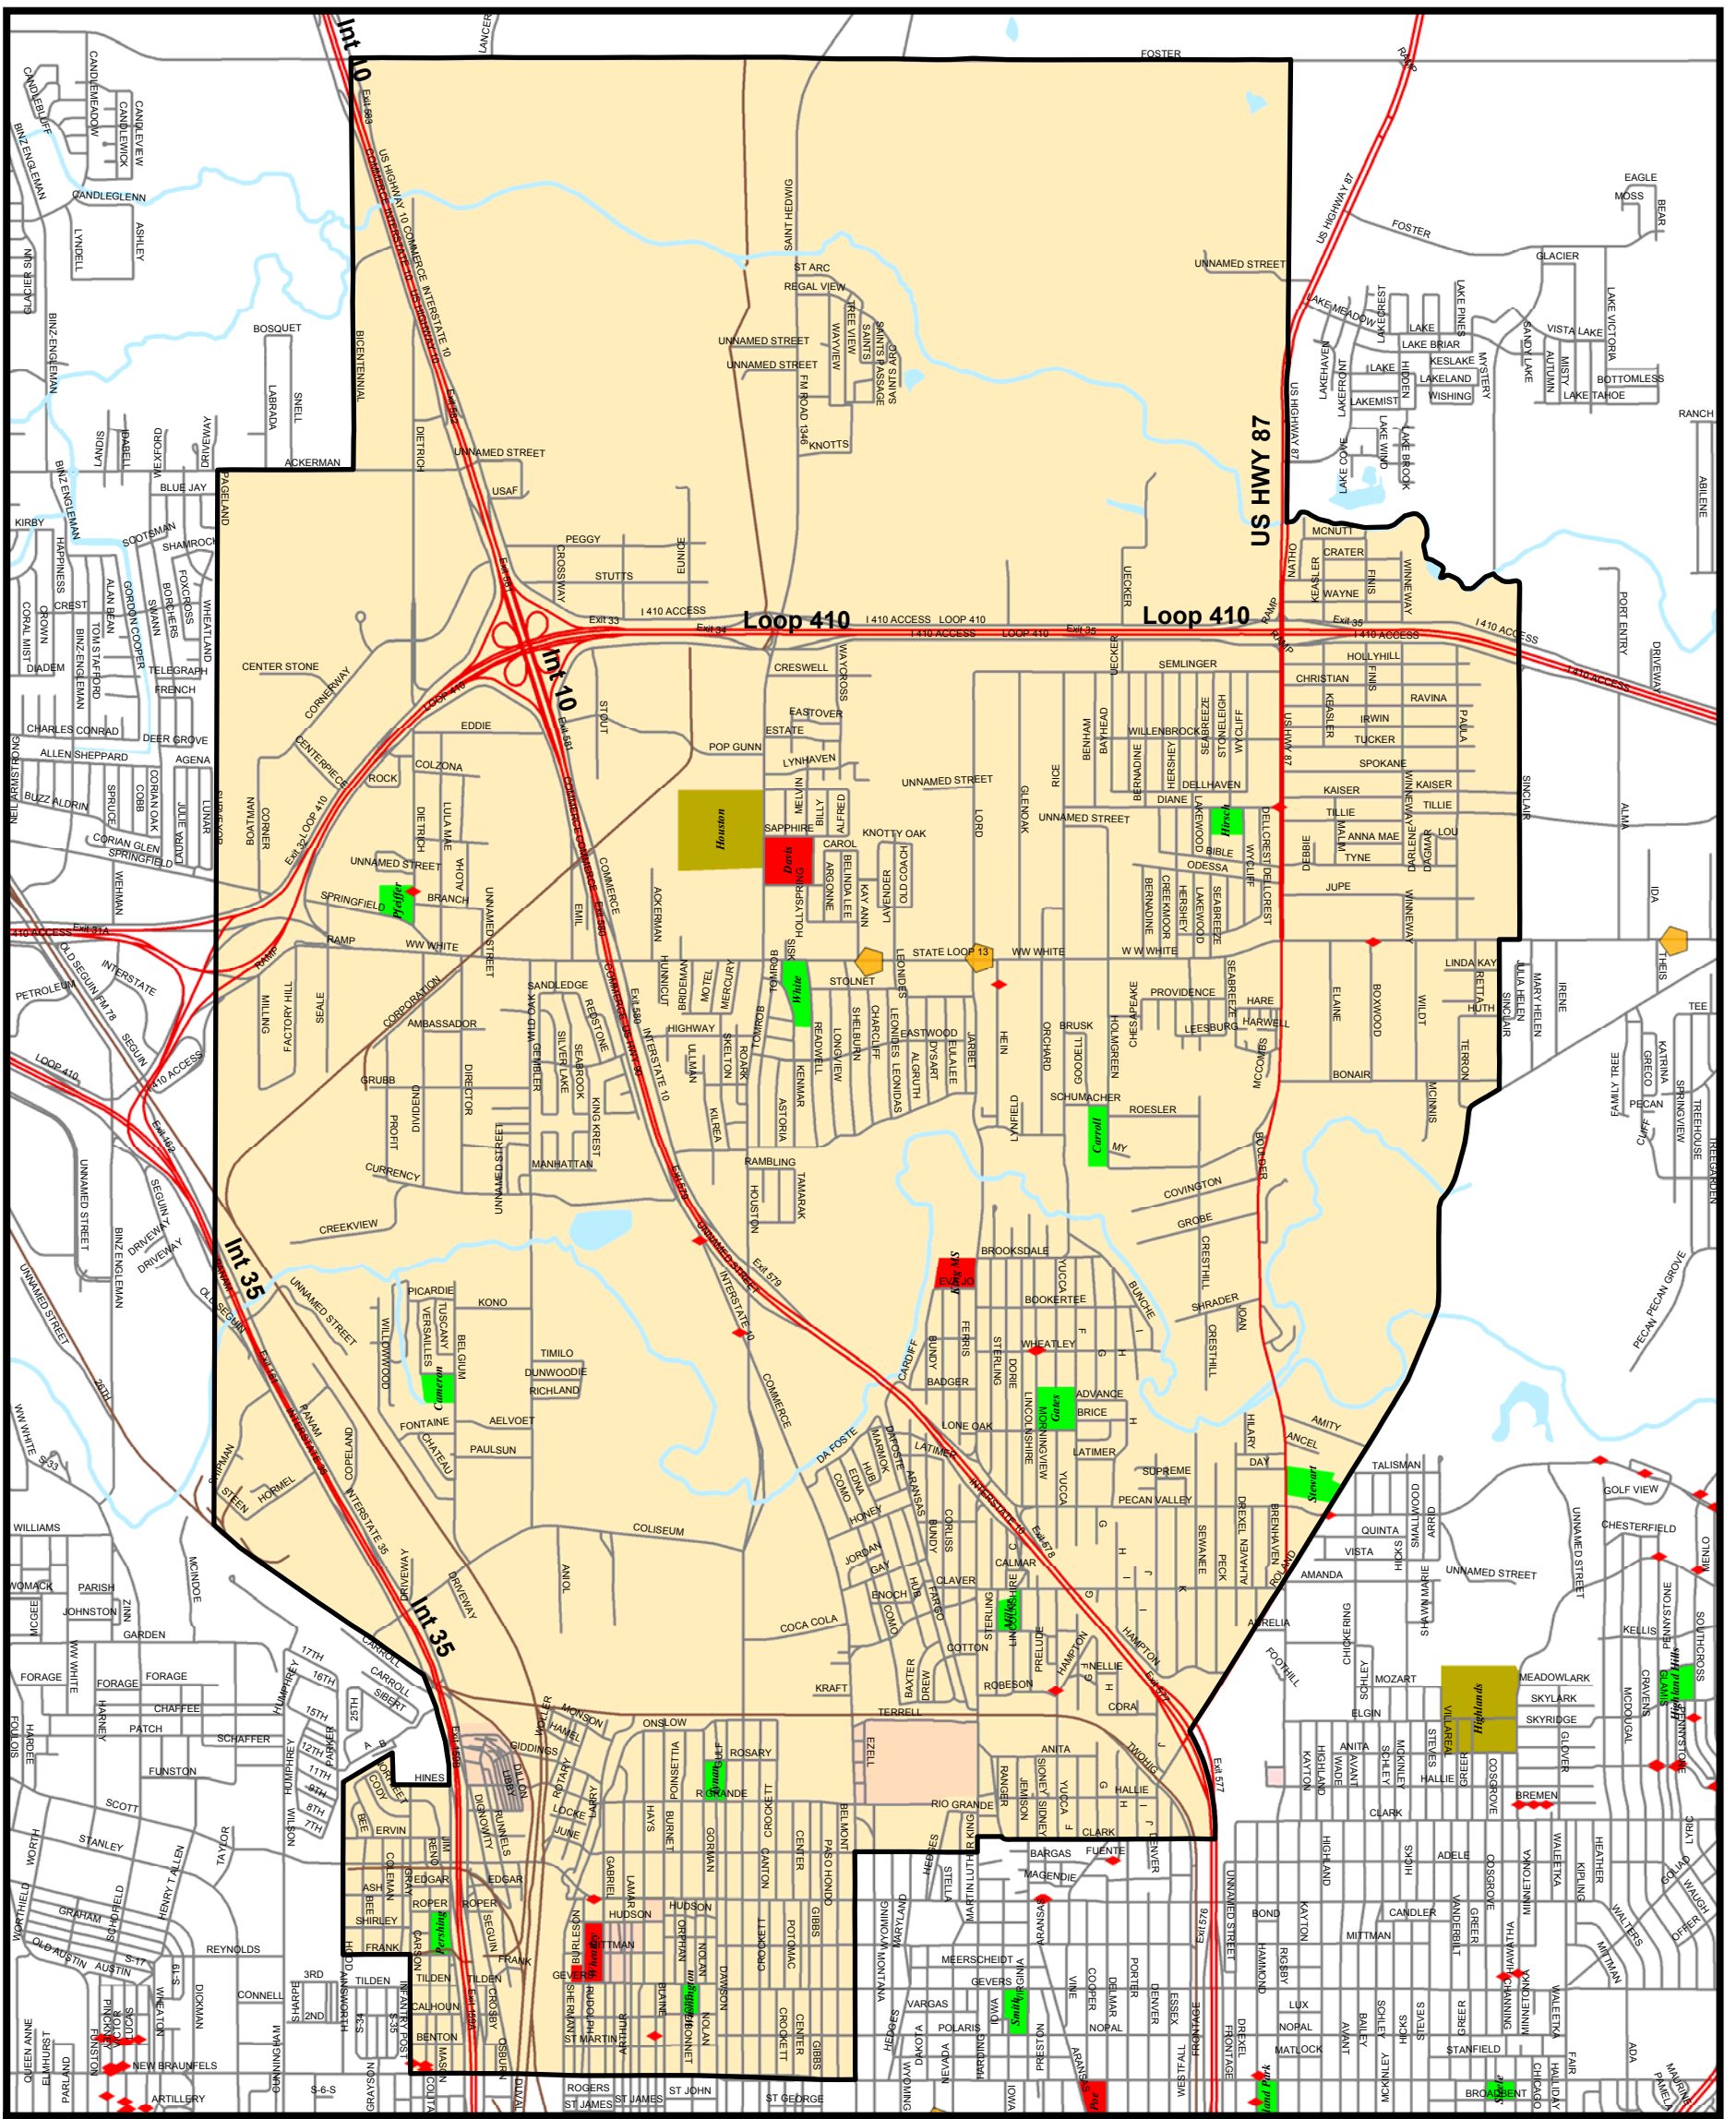

# Houston High School Attendance Boundary

4635 E Houston St  
San Antonio, TX 78220

1 inch equals 0.61 miles

## Legend

Elementary	Non-Traditional	Railroad
High	Charter Schools	Creeks & Streams
Middle	Apartments	Rivers
Admin	Streets	Attendance Area
	Highways	Federal Developments

## Attendance Area