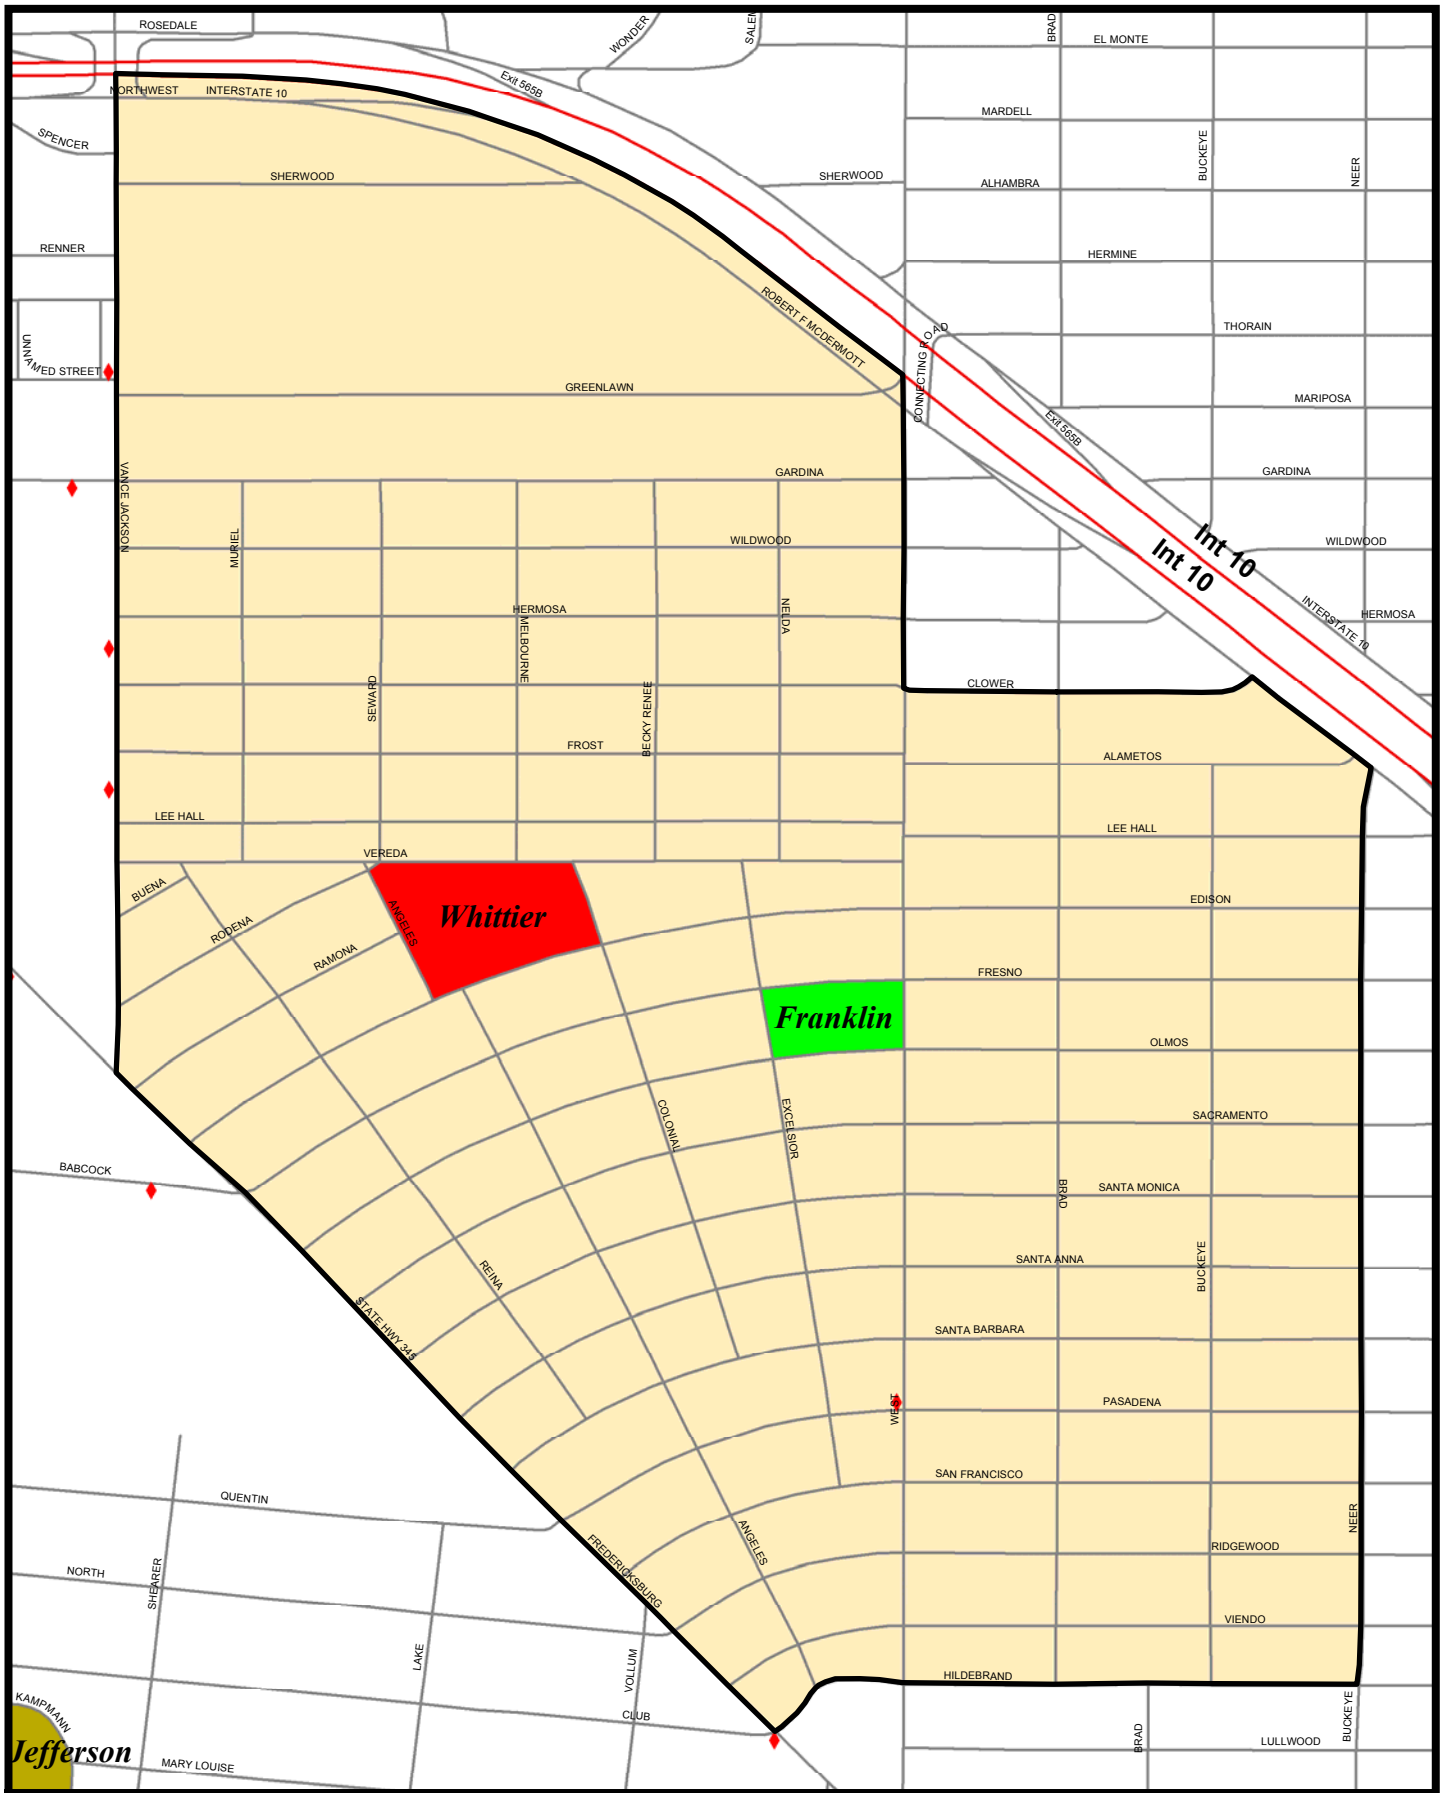

Franklin Elementary Attendance Boundary

1915 W Olmos Dr
San Antonio, TX 78201

1 inch equals 0.15 miles

Legend

Facilities	
■ Elementary	▲ Non-Traditional
■ High	◆ Charter Schools
■ Middle	◆ Apartments
■ Admin	— Streets
	— Highways
	— Railroad
	— Creeks & Streams
	— Rivers
	— Attendance Area
	— Federal Developments

Attendance Area

Geographical Statistics

As of May 2003

The number of:	#
Apartment Complexes	1
Federal Developments	0
Charter Schools	0
Single Family Homes	1672