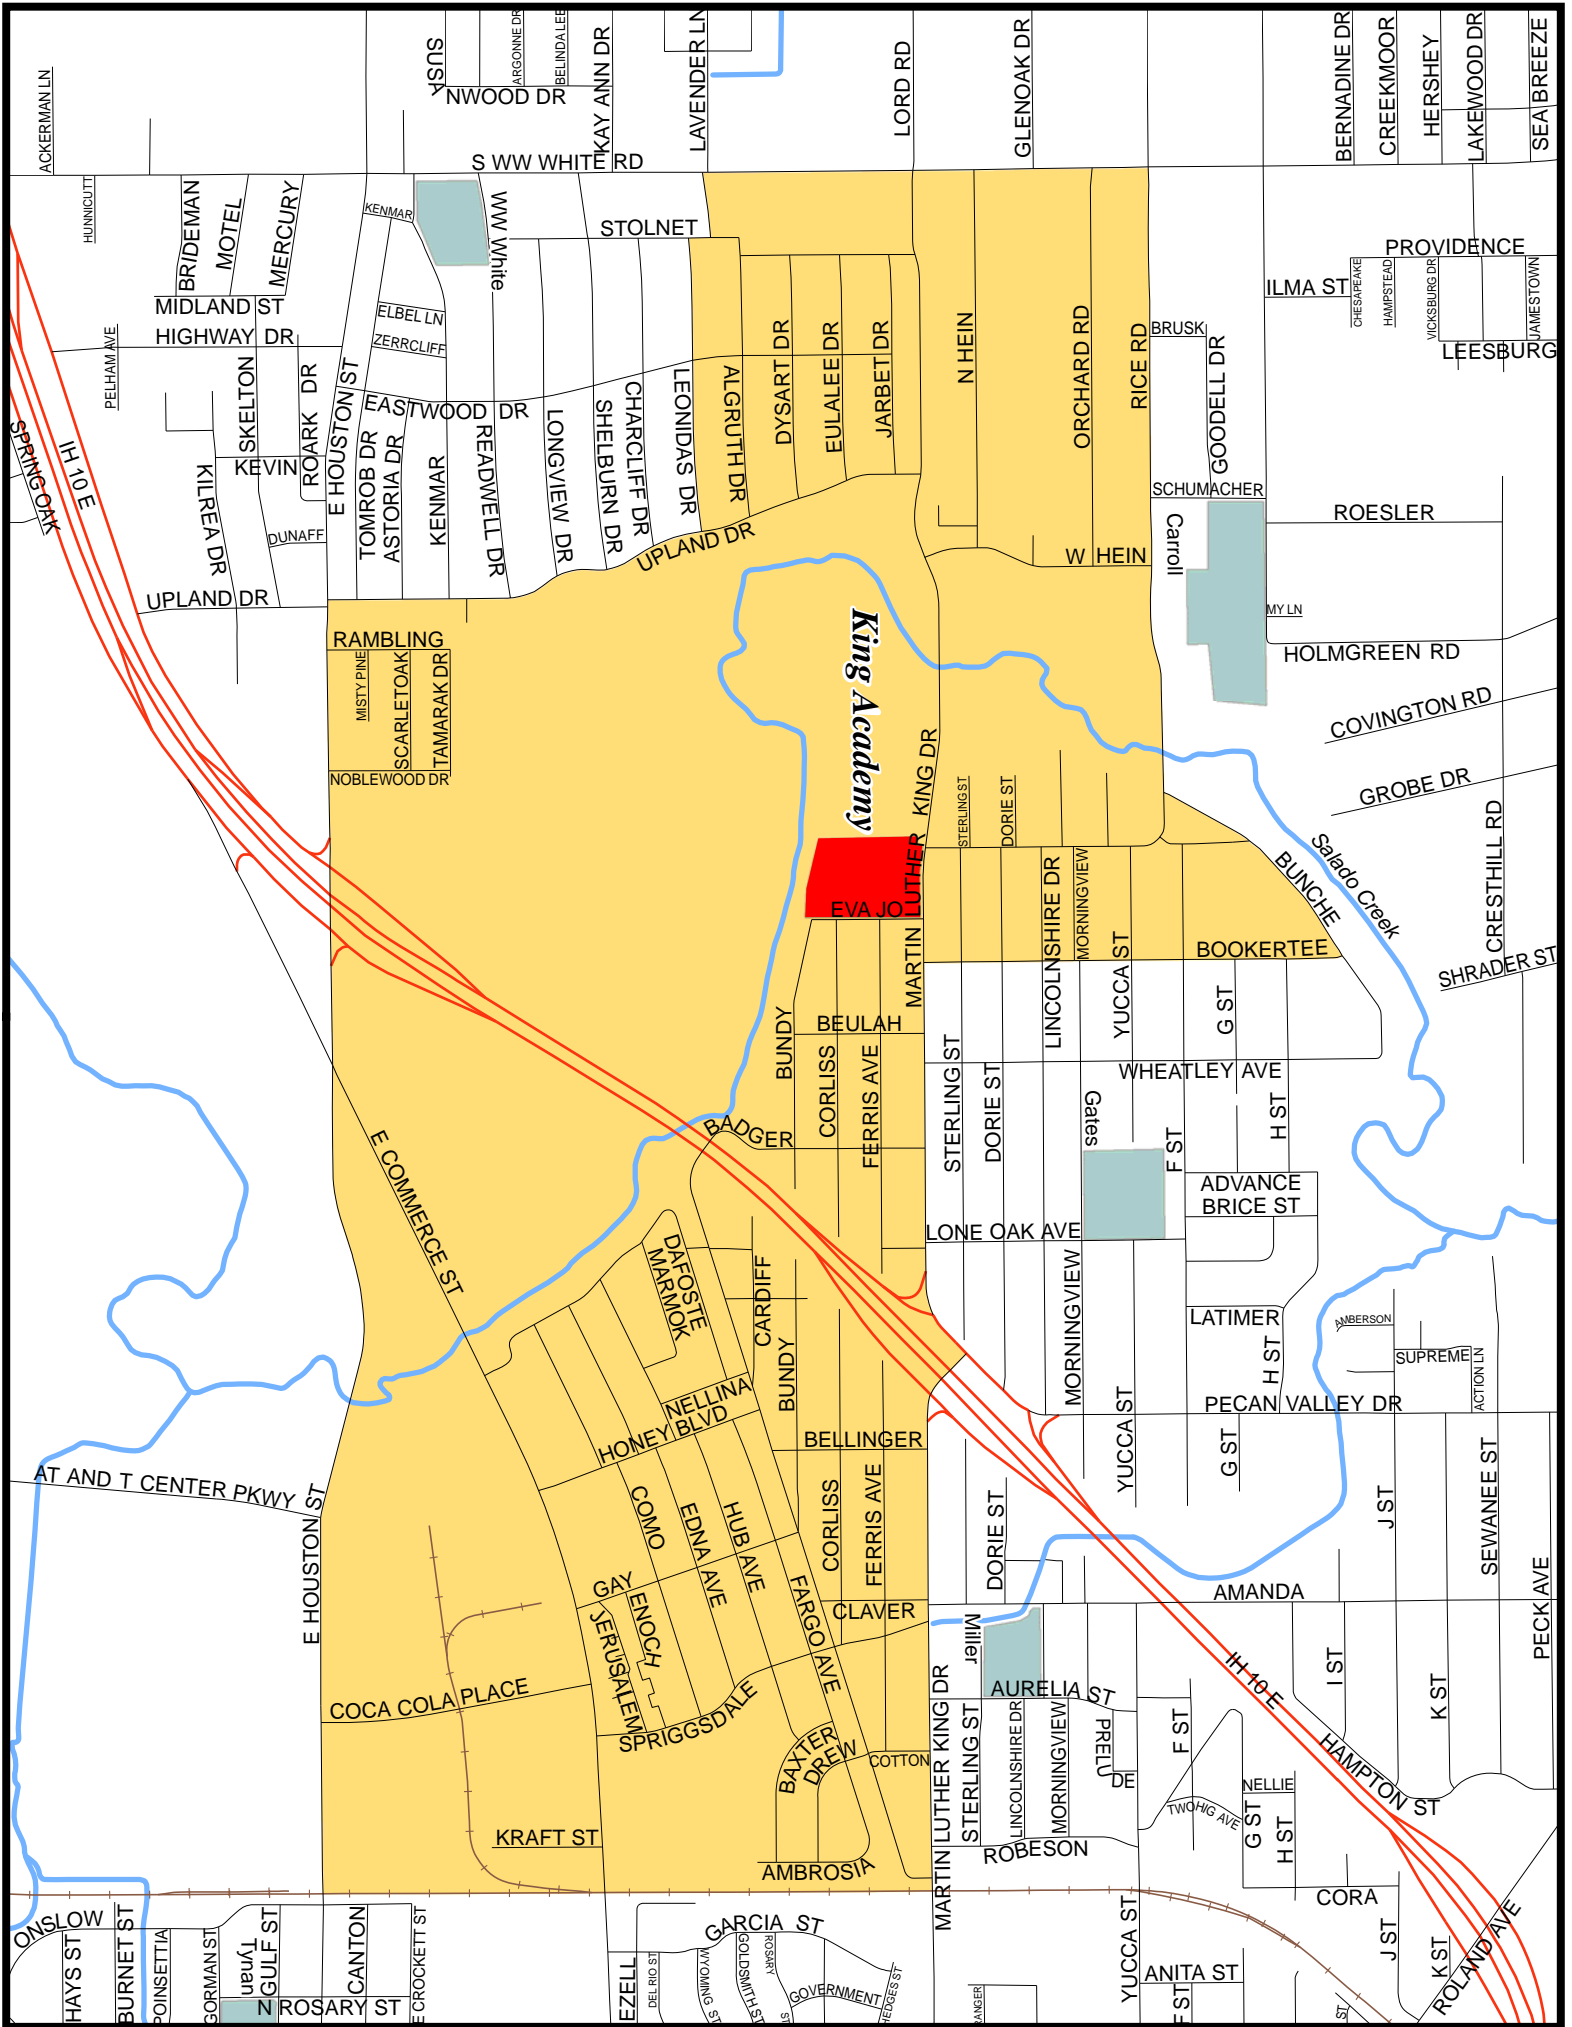

King Academy Attendance Boundary

3501 Martin Luther King
San Antonio, TX 78220

As of 2008-09

1 inch = 0.25 miles

- SAISD Properties**
- Hirsch ES
 - Administrative
 - Alternative
 - Athletic
 - High
 - Middle
 - Elem & Acad
 - Vacant
 - Boundary
 - Streets
 - Highways
 - RailRoads
 - Streams
 - Water Bodies

Boundary Written Description & Feeder Pattern:

Beginning at the intersection of the Missouri Kansas Texas Railroad line and E Houston, start east on E Houston to Upland, south to Leonidas, east to Stolnet, south to Leonidas, east to S WW White, south to Rice Rd, west to Bunche, southwest to Bookertee, north to Martin Luther King, west to the Missouri Kansas Texas Railroad line, and north to end back at E Houston.

Non-Splits: Davis MS
Sam Houston HS