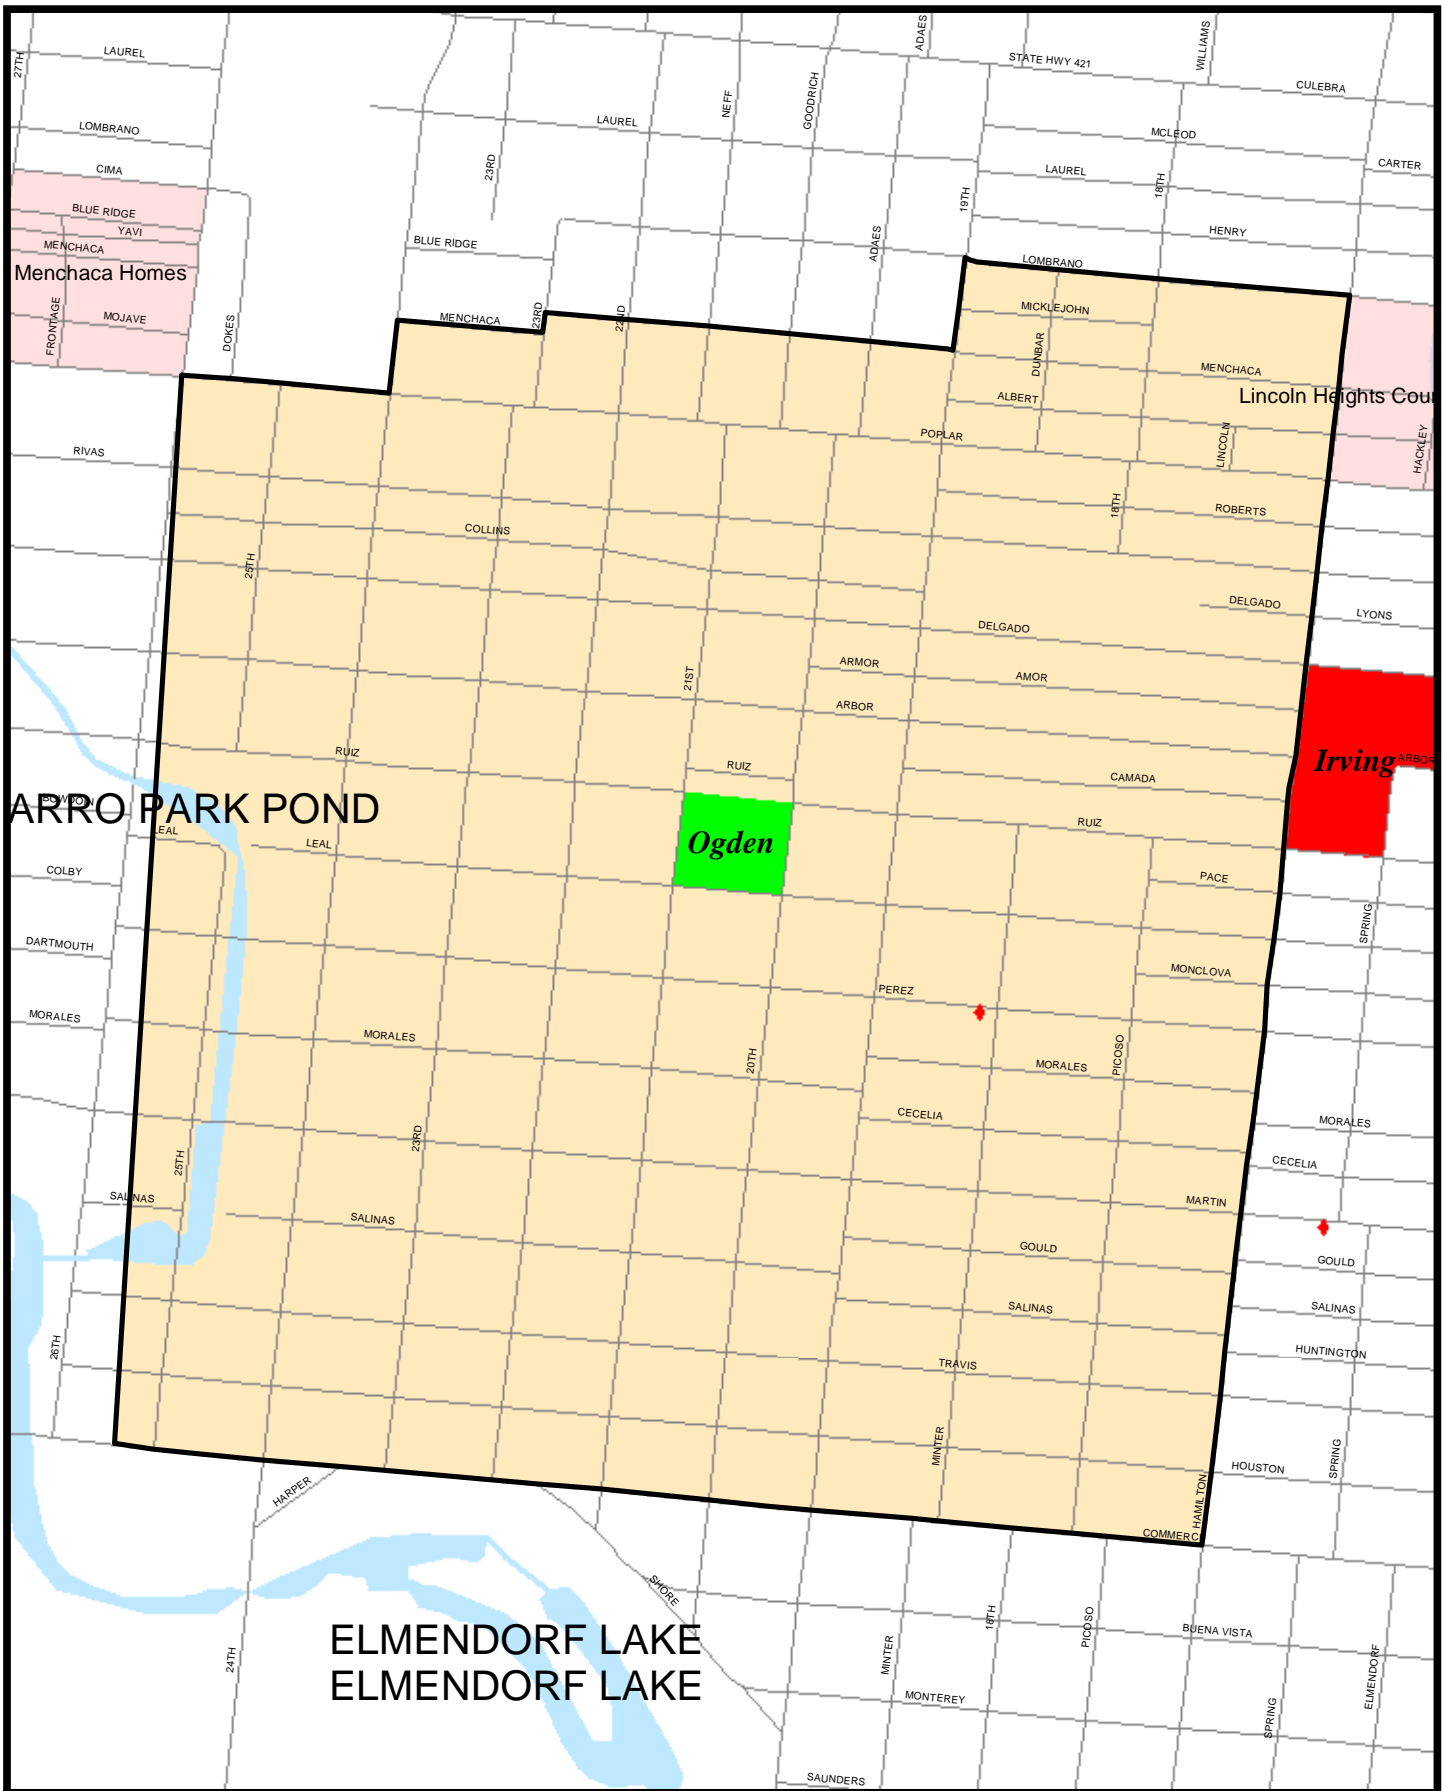

Ogden Elementary Attendance Boundary

2215 Leal St.
San Antonio, TX 78207

1 inch equals 0.16 miles

Legend

Facilities	
■ Elementary	▲ Non-Traditional
■ High	◆ Charter Schools
■ Middle	◆ Apartments
■ Admin	— Streets
	— Highways
	— Railroad
	— Creeks & Streams
	— Rivers
	— Attendance Area
	— Federal Developments

Attendance Area

Geographical Statistics

As of May 2003

The number of:	#
Apartment Complexes	1
Federal Developments	0
Charter Schools	0
Single Family Homes	1789