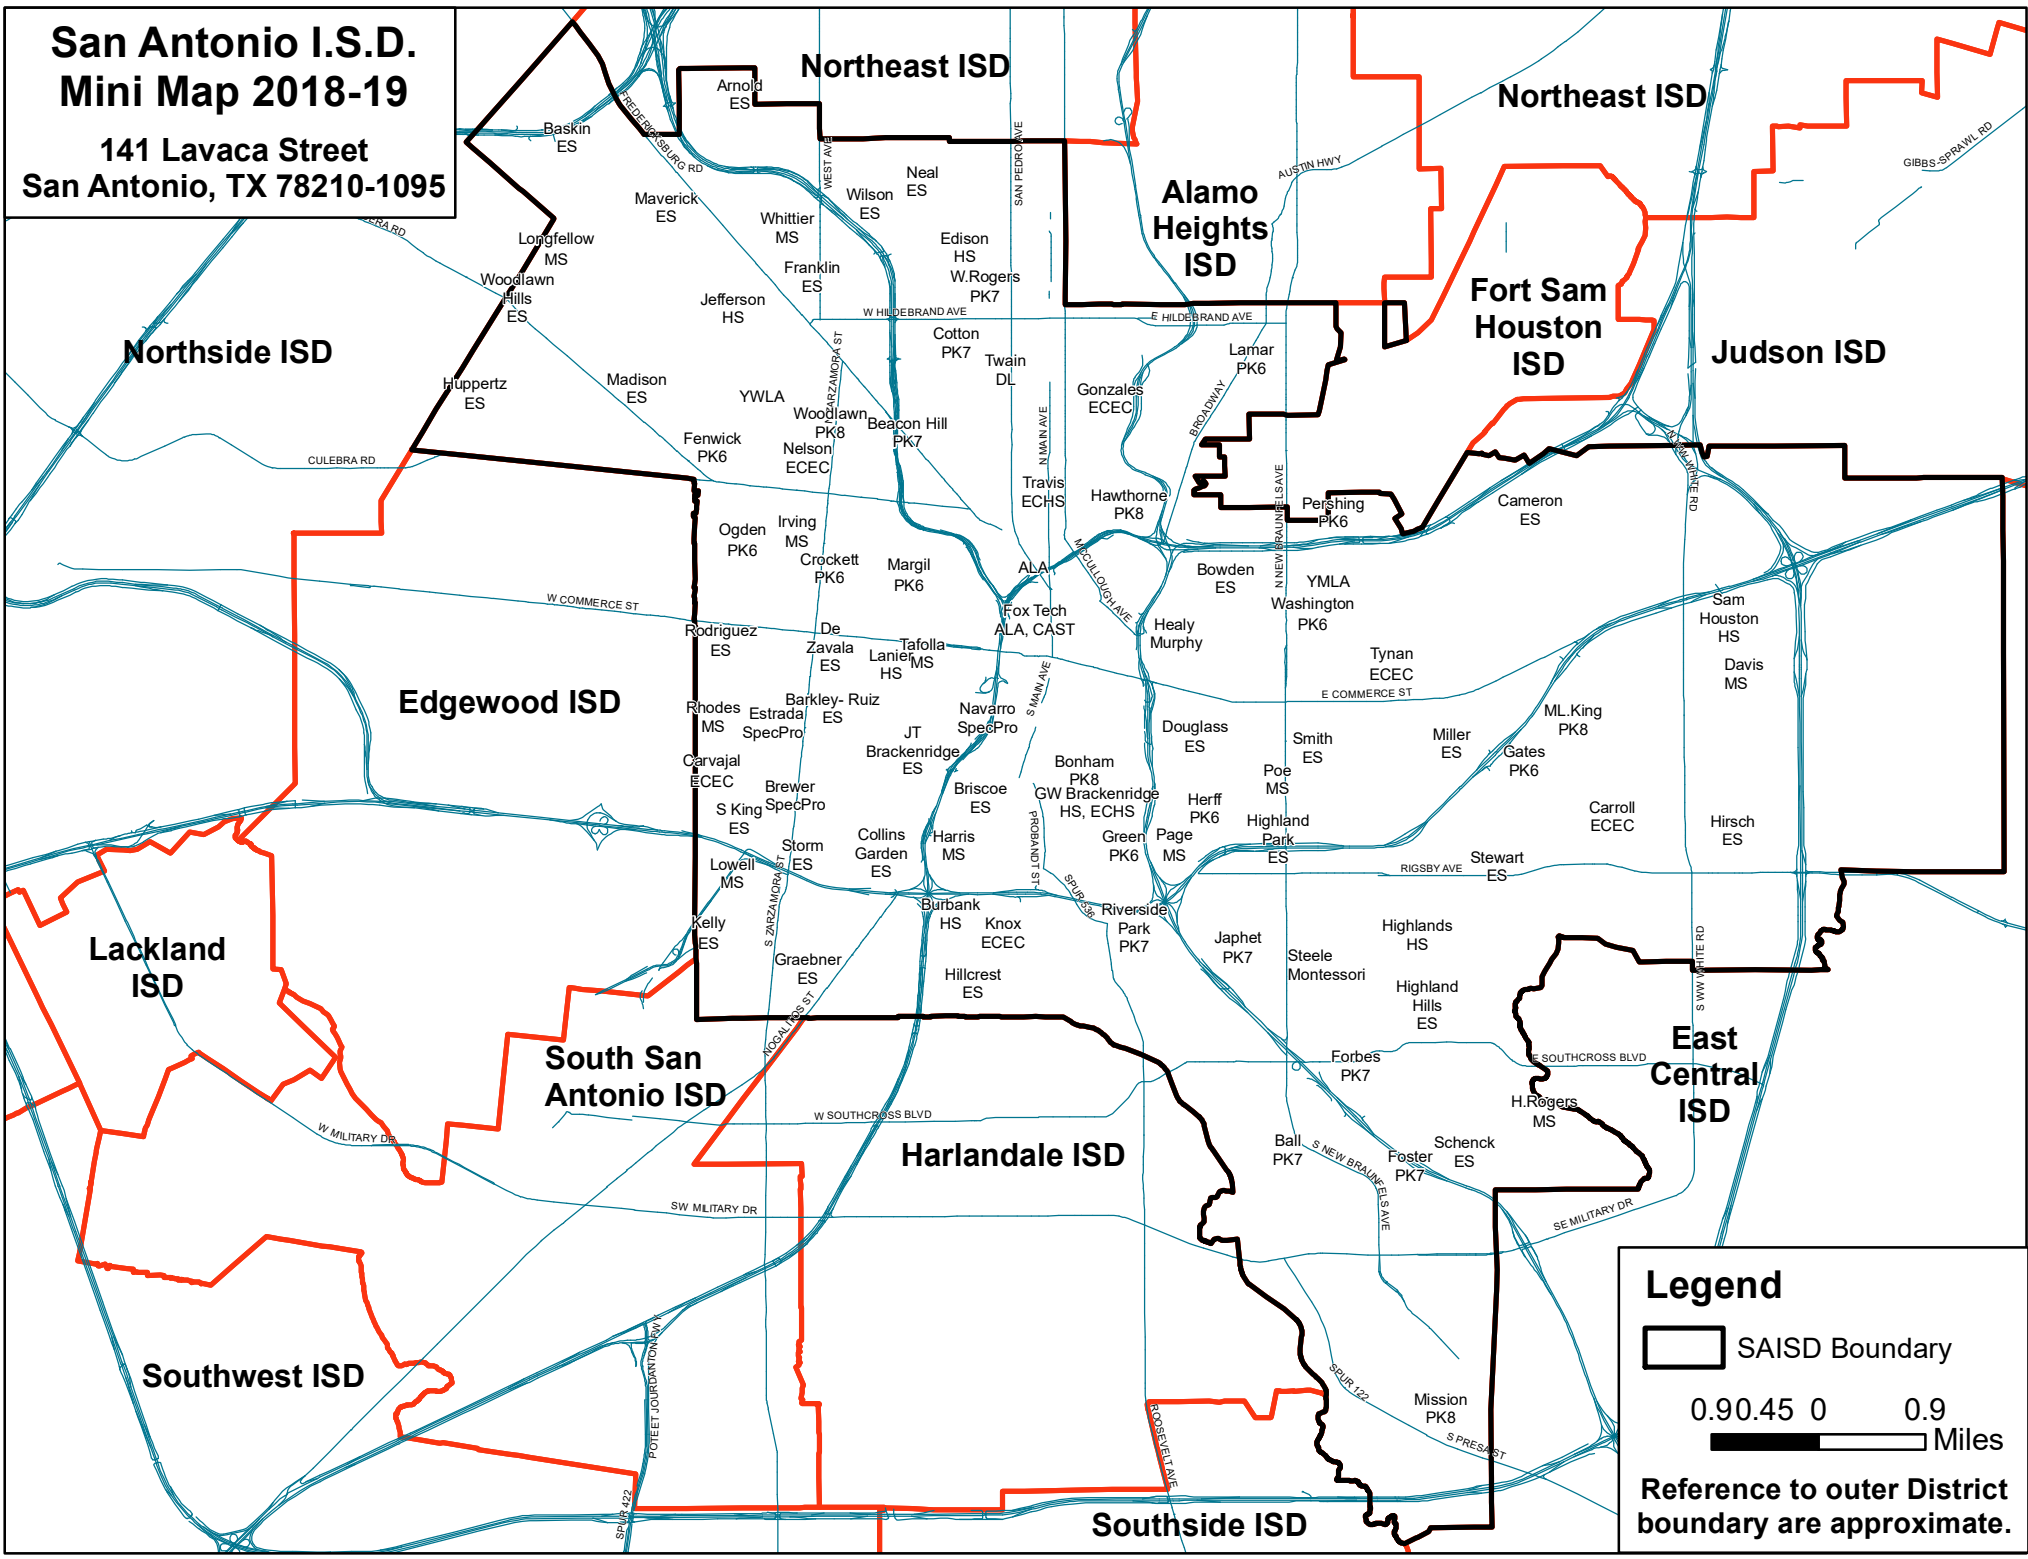

San Antonio I.S.D. Mini Map 2018-19

141 Lavaca Street
San Antonio, TX 78210-1095

Legend

SAISD Boundary

Reference to outer District boundary are approximate.