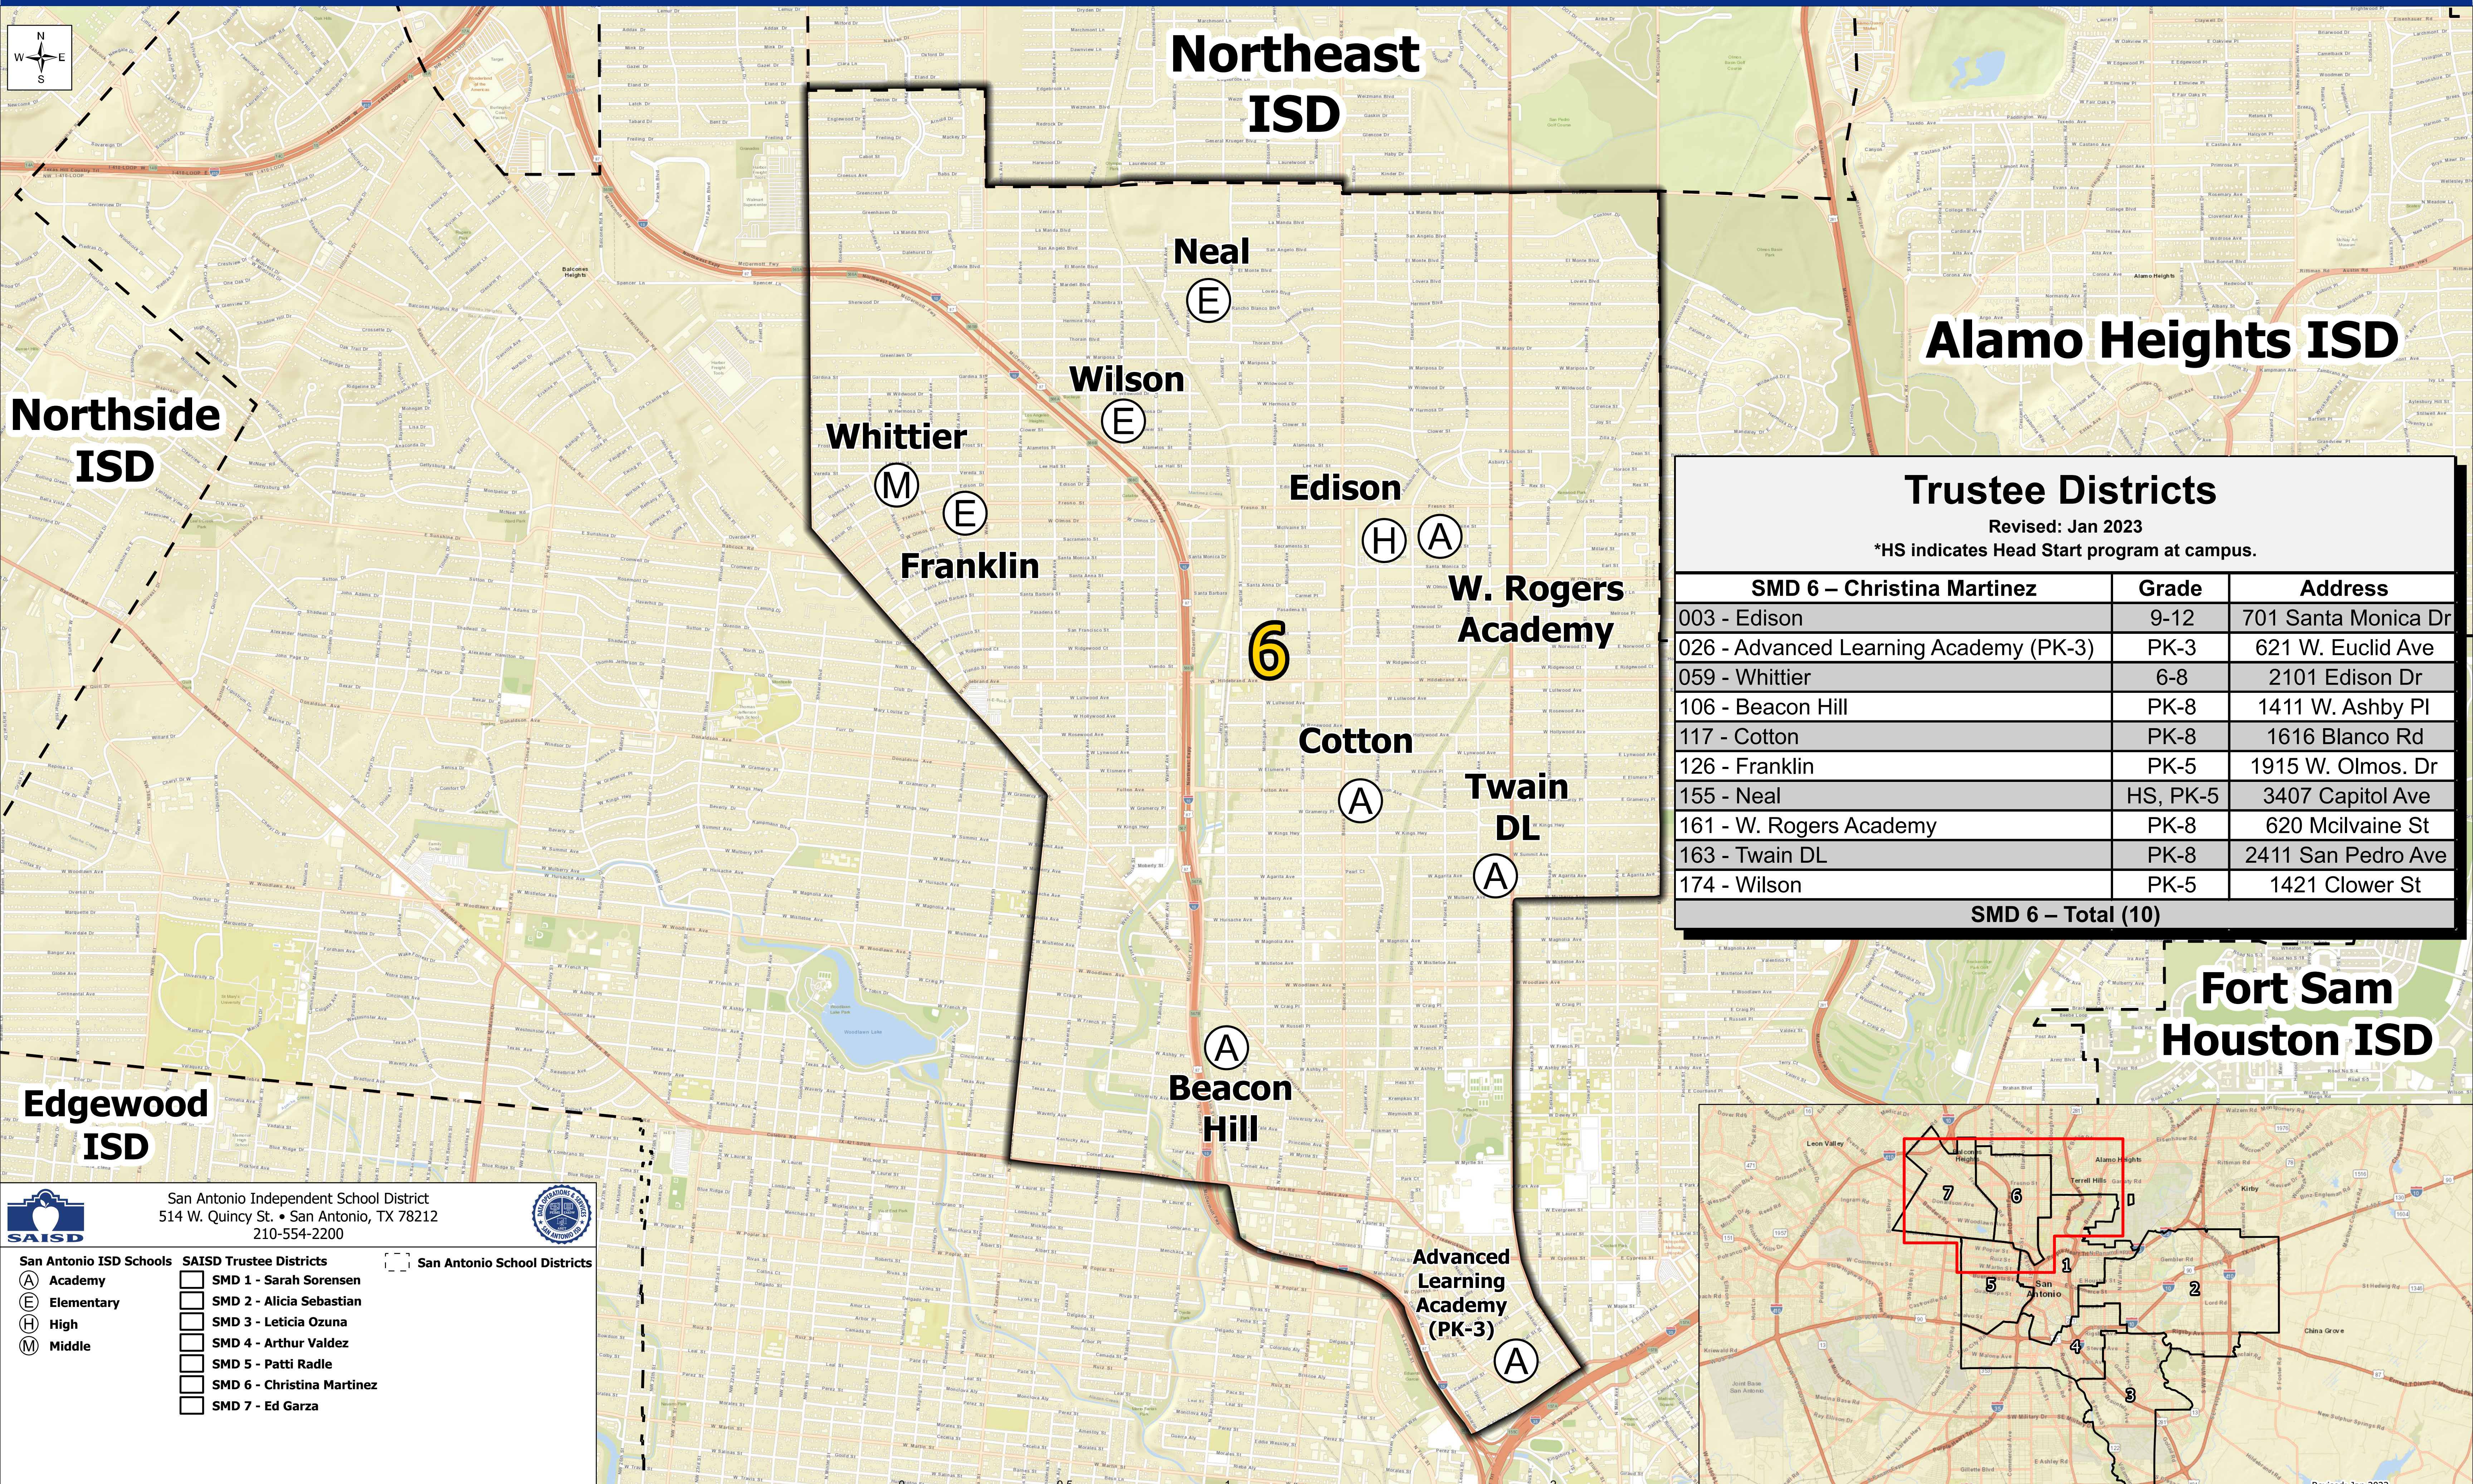

San Antonio ISD Single Member District 6

Trustee Districts

Revised: Jan 2023
*HS indicates Head Start program at campus.

SMD 6 – Christina Martinez	Grade	Address
003 - Edison	9-12	701 Santa Monica Dr
026 - Advanced Learning Academy (PK-3)	PK-3	621 W. Euclid Ave
059 - Whittier	6-8	2101 Edison Dr
106 - Beacon Hill	PK-8	1411 W. Ashby Pl
117 - Cotton	PK-8	1616 Blanco Rd
126 - Franklin	PK-5	1915 W. Olmos. Dr
155 - Neal	HS, PK-5	3407 Capitol Ave
161 - W. Rogers Academy	PK-8	620 Mcilvaine St
163 - Twain DL	PK-8	2411 San Pedro Ave
174 - Wilson	PK-5	1421 Clower St
SMD 6 – Total (10)		

San Antonio Independent School District
514 W. Quincy St. • San Antonio, TX 78212
210-554-2200

San Antonio ISD Schools

- (A) Academy
- (E) Elementary
- (H) High
- (M) Middle

SAISD Trustee Districts

- SMD 1 - Sarah Sorensen
- SMD 2 - Alicia Sebastian
- SMD 3 - Leticia Ozuna
- SMD 4 - Arthur Valdez
- SMD 5 - Patti Rade
- SMD 6 - Christina Martinez
- SMD 7 - Ed Garza

San Antonio School Districts