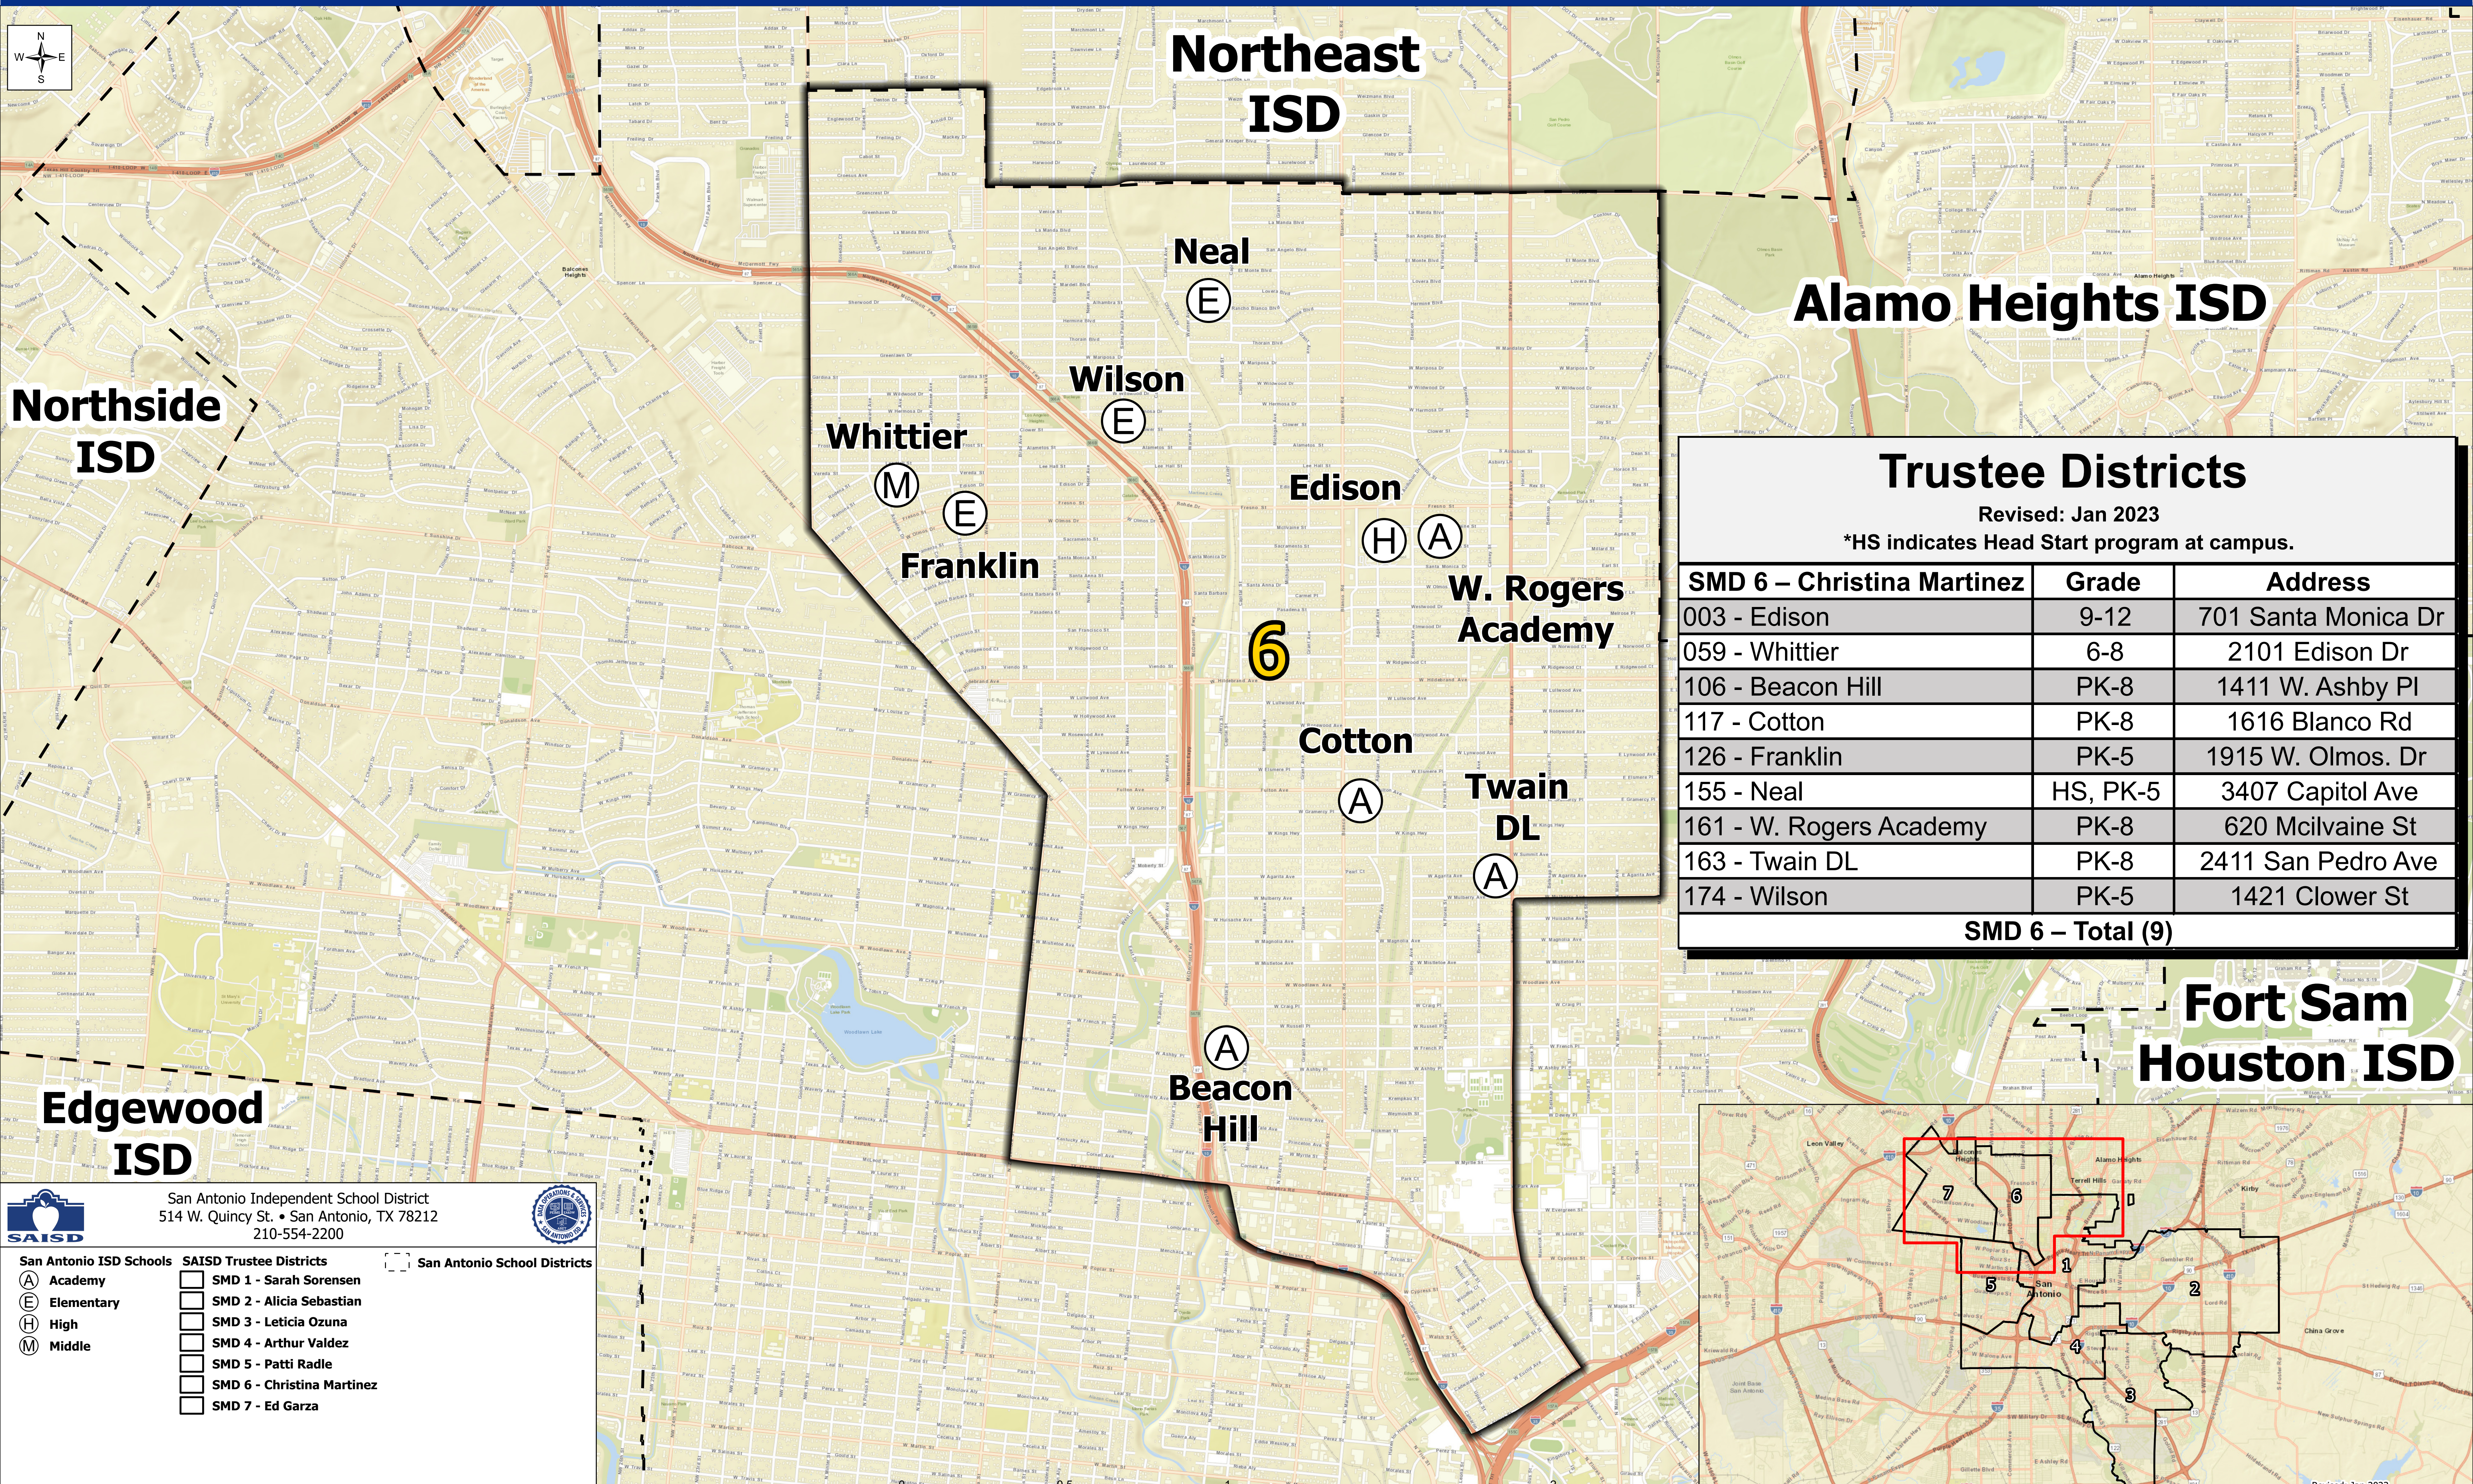

San Antonio ISD Single Member District 6

Alamo Heights ISD

Trustee Districts

Revised: Jan 2023

*HS indicates Head Start program at campus.

SMD 6 – Christina Martinez	Grade	Address
003 - Edison	9-12	701 Santa Monica Dr
059 - Whittier	6-8	2101 Edison Dr
106 - Beacon Hill	PK-8	1411 W. Ashby Pl
117 - Cotton	PK-8	1616 Blanco Rd
126 - Franklin	PK-5	1915 W. Olmos. Dr
155 - Neal	HS, PK-5	3407 Capitol Ave
161 - W. Rogers Academy	PK-8	620 Mcilvaine St
163 - Twain DL	PK-8	2411 San Pedro Ave
174 - Wilson	PK-5	1421 Clover St
SMD 6 – Total (9)		

**Fort Sam
Houston ISD**

San Antonio Independent School District
514 W. Quincy St. • San Antonio, TX 78212
210-554-2200

San Antonio ISD Schools

- (A) Academy
- (E) Elementary
- (H) High
- (M) Middle

SAISD Trustee Districts

- SMD 1 - Sarah Sorensen
- SMD 2 - Alicia Sebastian
- SMD 3 - Leticia Ozuna
- SMD 4 - Arthur Valdez
- SMD 5 - Patti Rade
- SMD 6 - Christina Martinez
- SMD 7 - Ed Garza

San Antonio School Districts