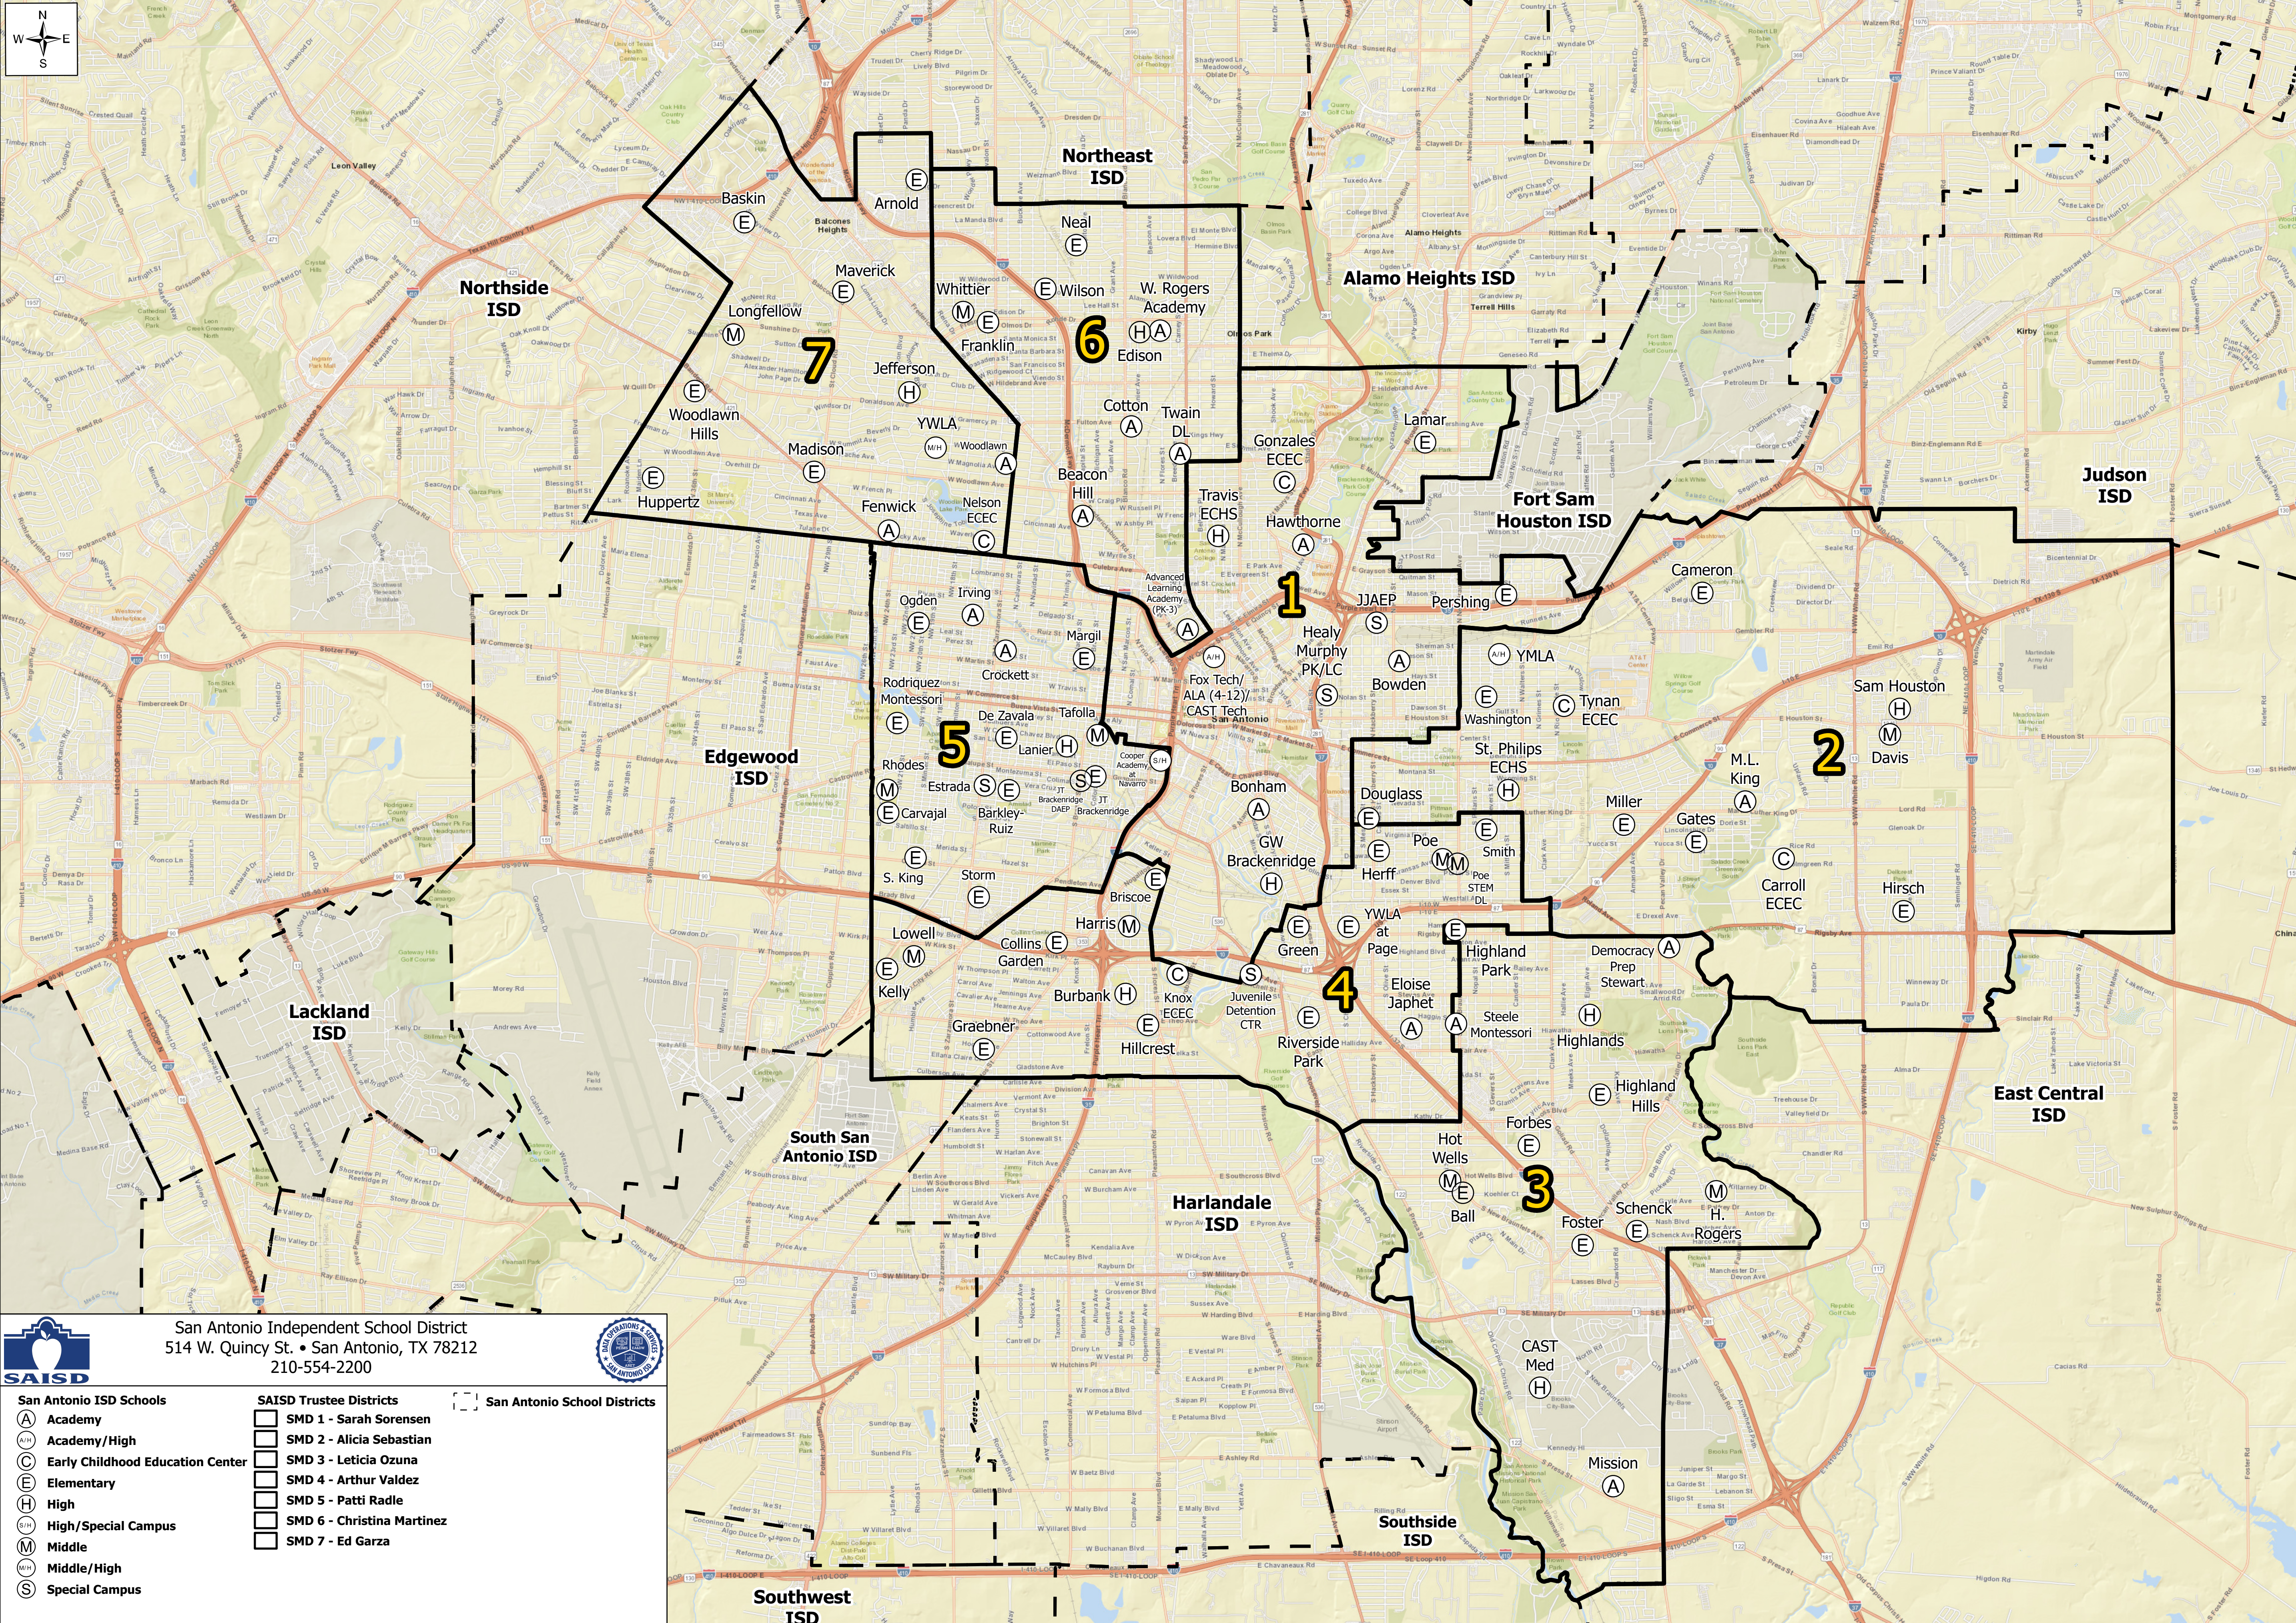

San Antonio ISD Single Member Districts

Trustee Districts