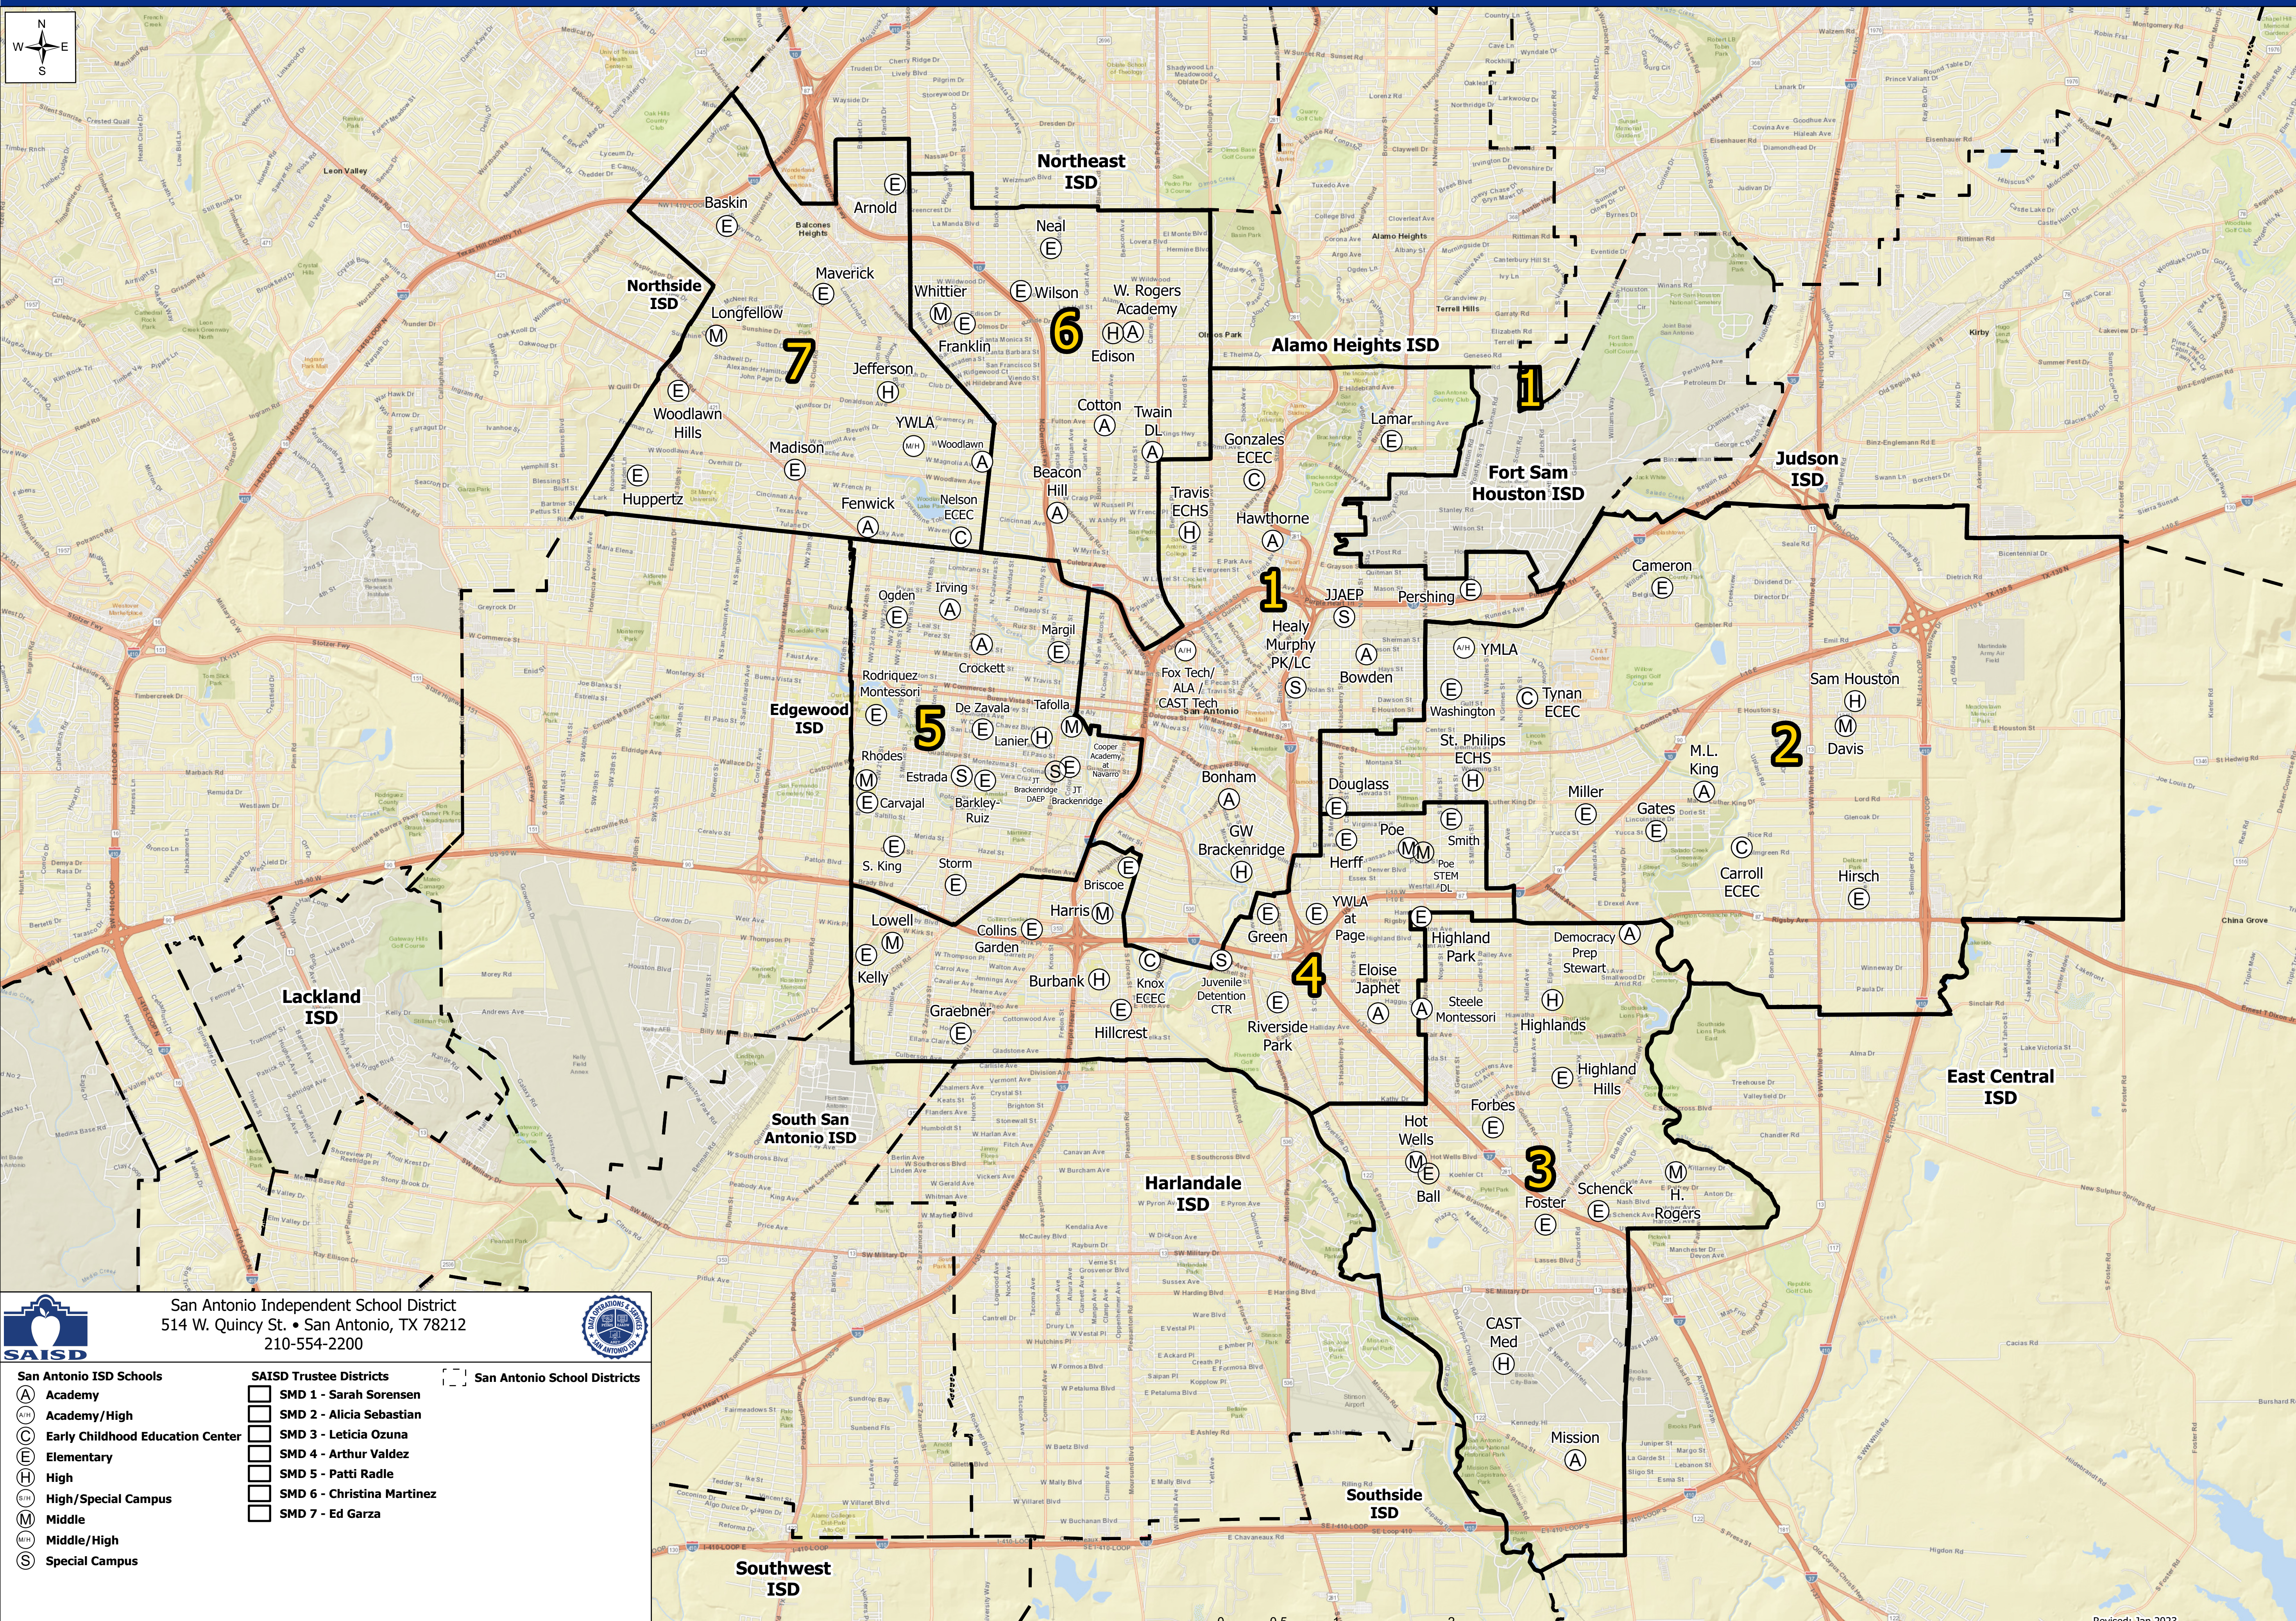

San Antonio ISD Single Member Districts

Trustee Districts

SMD 1 – Sarah Sorenson	Grade	Address
001 - GW Brackenridge	9-12	400 Eagleland Dr
004 - Fox Tech	9-12	637 N. Main Ave
020 - JJAEP	7-12	1402 Hackberry St
022 - Travis ECHS	9-12	1915 N. Main Ave
026 - Advanced Learning Academy	PK-12	637 N. Main Ave
027 - CAST Tech	9-12	637 N. Main Ave
107 - Bonham	K-8	925 S. St. Mary's St.
146 - Lamar	PK-6	201 Parland Pl
147 - Bowden	HS, K-8	515 Willow St
158 - Pershing	PK-5	600 Sandmeyer St
179 - Hawthorne	K-8	115 W. Josephine St
182 - Healy-Murphy LC	9-12	618 Live Oak St
202 - Healy Murphy PK	PK	618 Live Oak St
246 - Gonzales ECEC	HS, PK	518 E. Magnolia

SMD 2 – Alicia Sebastian (Total 14)		
SMD 2 – Alicia Sebastian	Grade	Address
006 - Sam Houston	9-12	4635 E. Houston St
025 - St. Philips ECHS	9-12	1801 Martin Luther King Dr
043 - Davis	6-8	4702 E. Houston St
114 - Cameron	PK-5	3635 Belgium Ln
119 - Douglass	PK-5	318 Martin L. King Dr
127 - Gates	PK-6	510 Morningview Dr
137 - Hirsch	HS, K-5	4826 Seabreeze Dr
142 - M.L. King	K-8	3501 Martin L. King Dr
153 - Miller	PK-5	207 Lincolnshire Dr
172 - Washington	PK-6	1823 Nolan St
177 - YMLA	4-12	415 Gabriel St
240 - Carroll ECEC	HS, K-2	463 Holmgren Rd
244 - Tynan ECEC	HS	925 Gulf St

SMD 3 – Leticia Ozuna (Total 13)		
SMD 3 – Leticia Ozuna	Grade	Address
005 - Highlands	9-12	3118 Elgin Ave
028 - CAST Med	9-12	2601 Louis Bauer
044 - Hot Wells	6-8	400 Hot Wells Blvd
057 - H. Rogers	6-8	314 Galway St
103 - Ball	PK-5	343 Koehler Ct
124 - Forbes	PK-5	2630 Sally Gay Dr
125 - Foster	HS, K-5	6718 Pecan Valley Dr
134 - Highland Hills	PK-5	734 Glamis Ave
135 - Highland Park	PK-5	635 Rigby Ave
164 - Schenck	HS, PK-5	101 Kate Schenck Ave
166 - Steele Montessori	PK-6	722 Haggin St
168 - Democracy Prep Stewart	PK-8	1950 Rigby Ave
210 - Mission	PK-8	9210 S. Presa St

SMD 4 – Arthur Valdez (Total 13)		
SMD 4 – Arthur Valdez	Grade	Address
002 - Burbank	9-12	1002 Edwards St
047 - Harris	6-8	325 Pruitt Ave
051 - Lowell	6-8	919 Thompson Pl
054 - Poe	8	814 Aransas Ave
060 - Poe STEM DL	6-7	814 Aransas Ave
112 - Briscoe	PK-5	2015 S. Flores St
116 - Collins Garden	PK-5	167 Harriman Pl
120 - YWLA at Page	K-4	401 Berkshire
129 - Graebner	HS, PK-5	530 Hoover Ave
131 - Green	PK-5	122 W. Whittier St
132 - Herff	PK-5	996 S. Hackberry St
136 - Hillcrest	PK-5	211 W. Malone Ave
141 - Eloise Japhet	PK-8	314 Astor St
143 - Kelly	HS, PK-5	1028 Thompson Pl
160 - Riverside Park	PK-5	202 School St
165 - Smith	PK-5	823 S. Gavers St
195 - Juvenile Detent CTR	5-12	600 Mission Rd
242 - Knox ECEC	HS	302 Tipton Ave