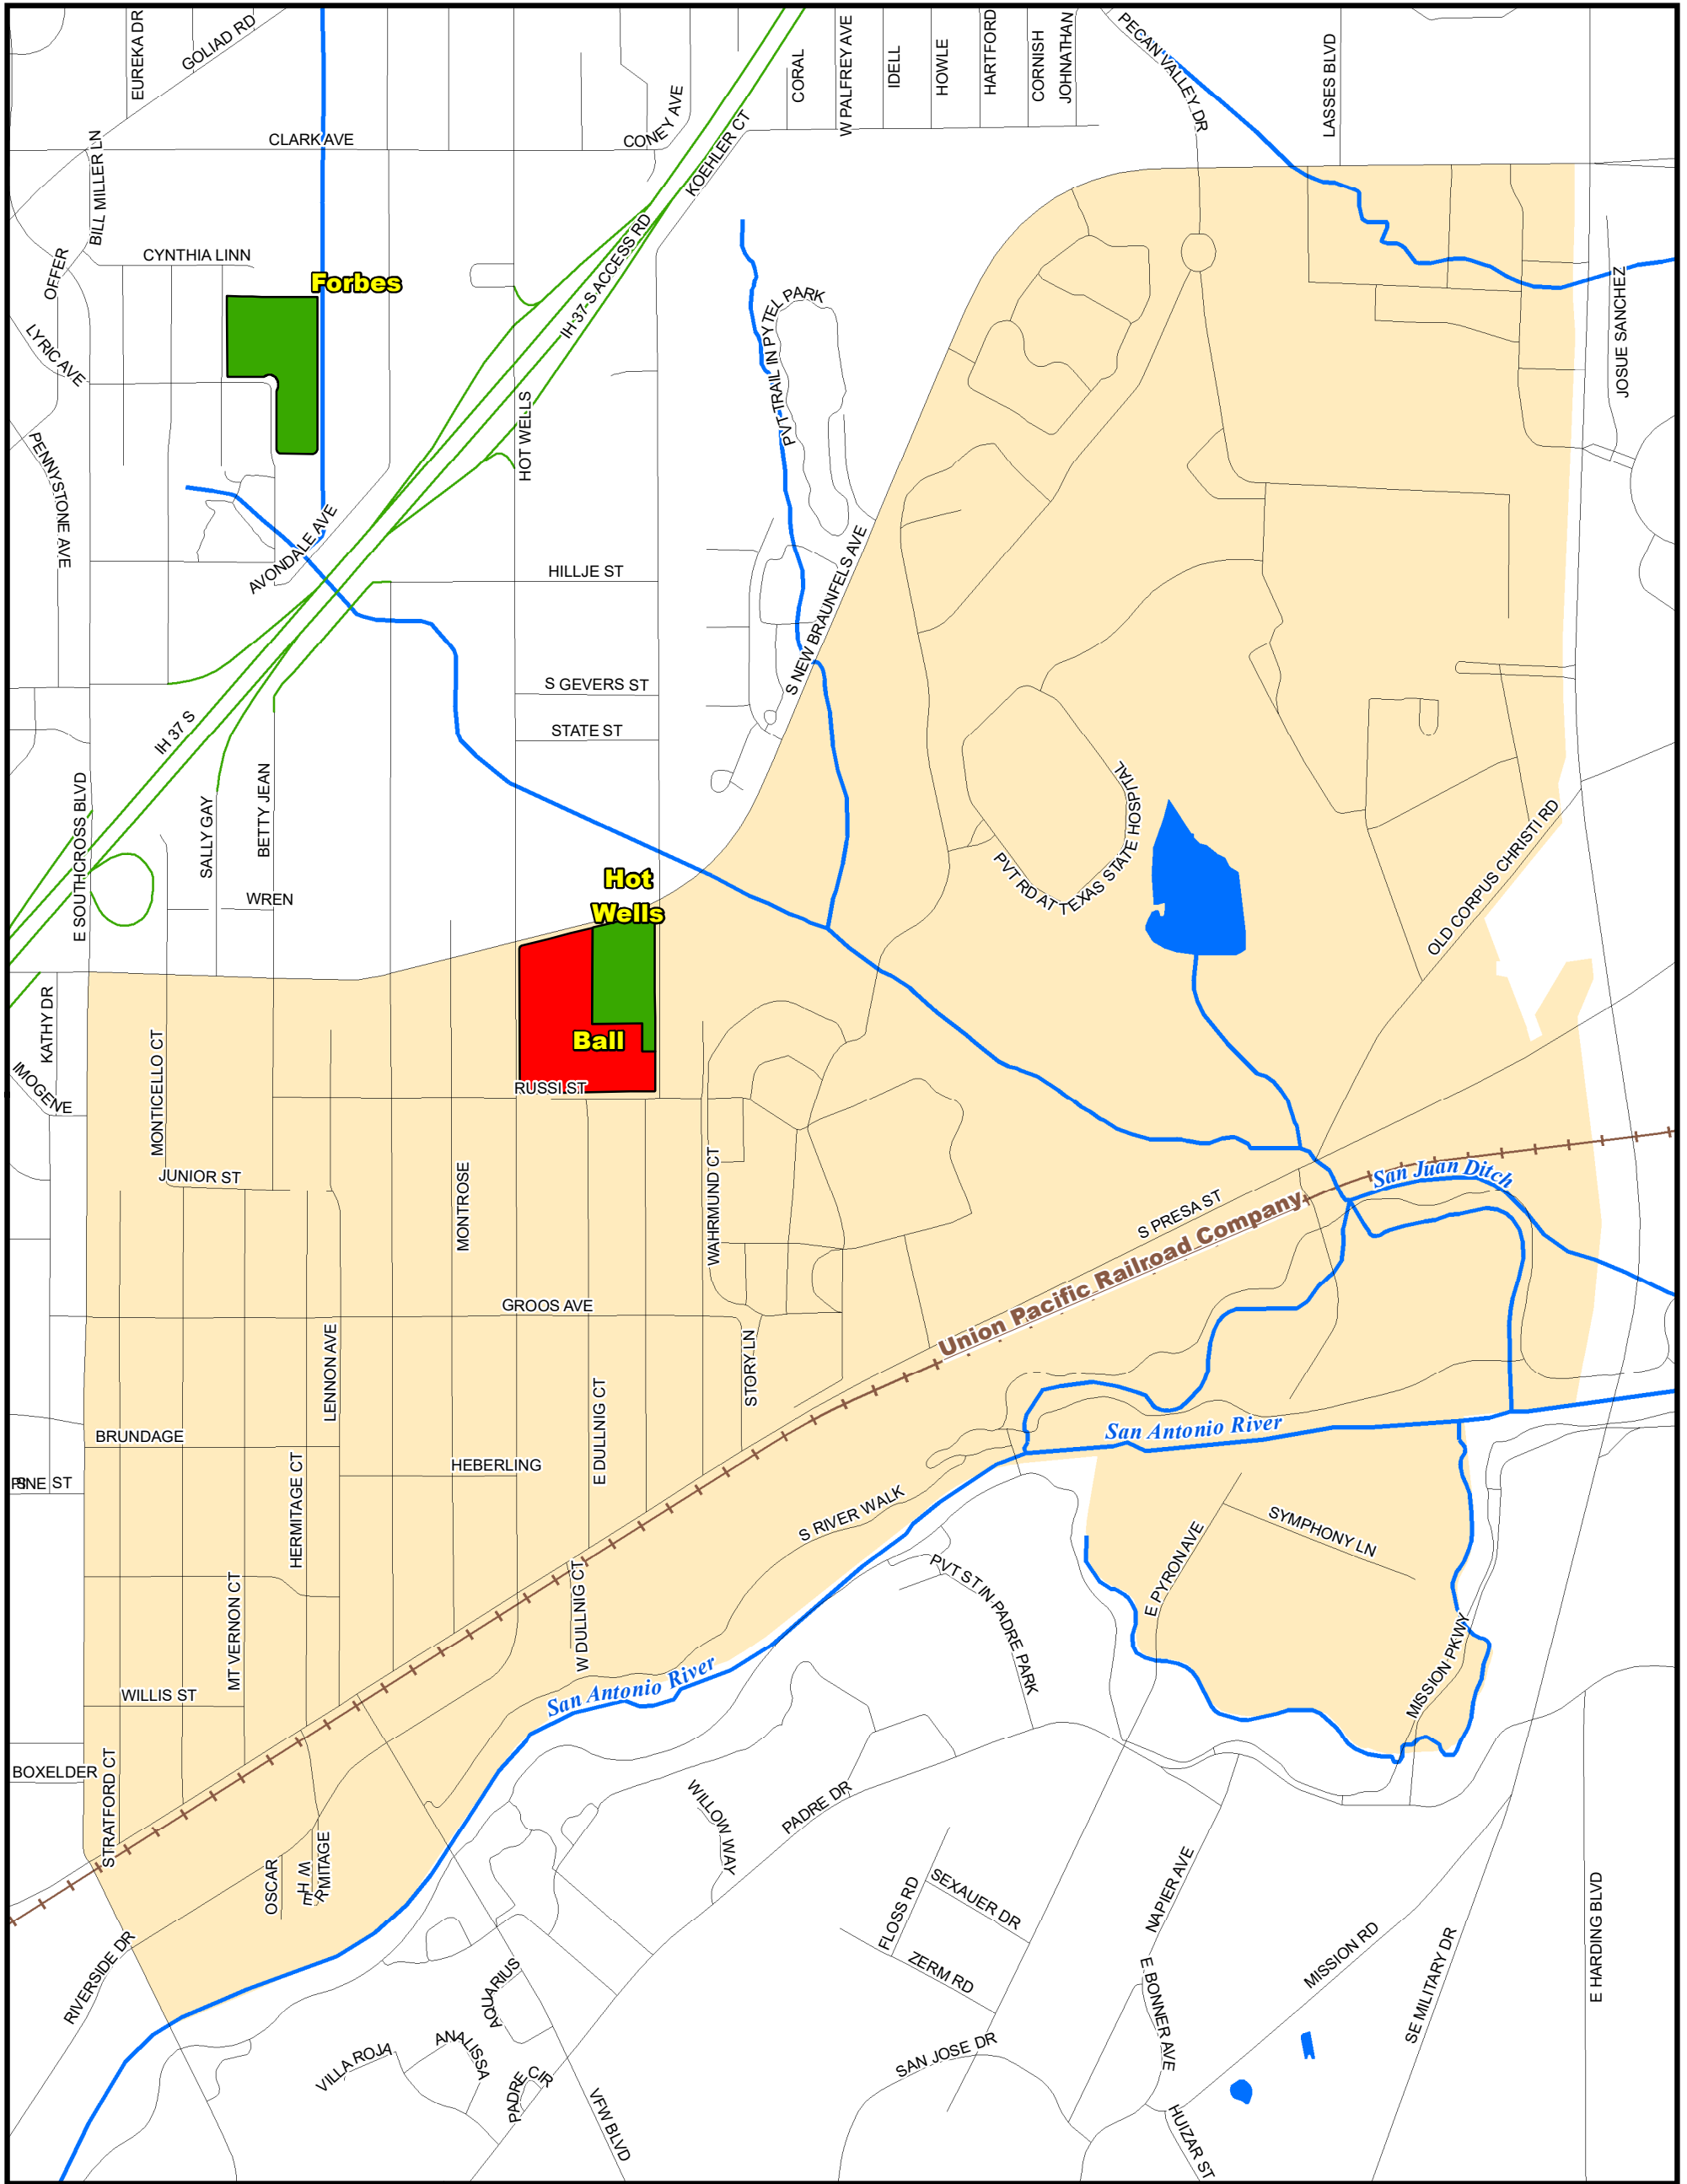

Attendance Boundary for 2021-2022

BALL
Primary School
Grades Served: PK-5

343 KOEHLER COURT
SAN ANTONIO, TX 78223

LEGEND

1 inch equals 0.18 miles

Last Updated 2019-2020

SAISD Facilities		Route Features		Natural Features	
Facility_Type					
 Administrative	 Primary PK/K-5/6	 Middle School	Streets	Rivers & Creeks	Water Bodies
 Closed - Pending Reuse	 High School	 PK/K-8 School	Railroad Tracks		
		 Special Program			