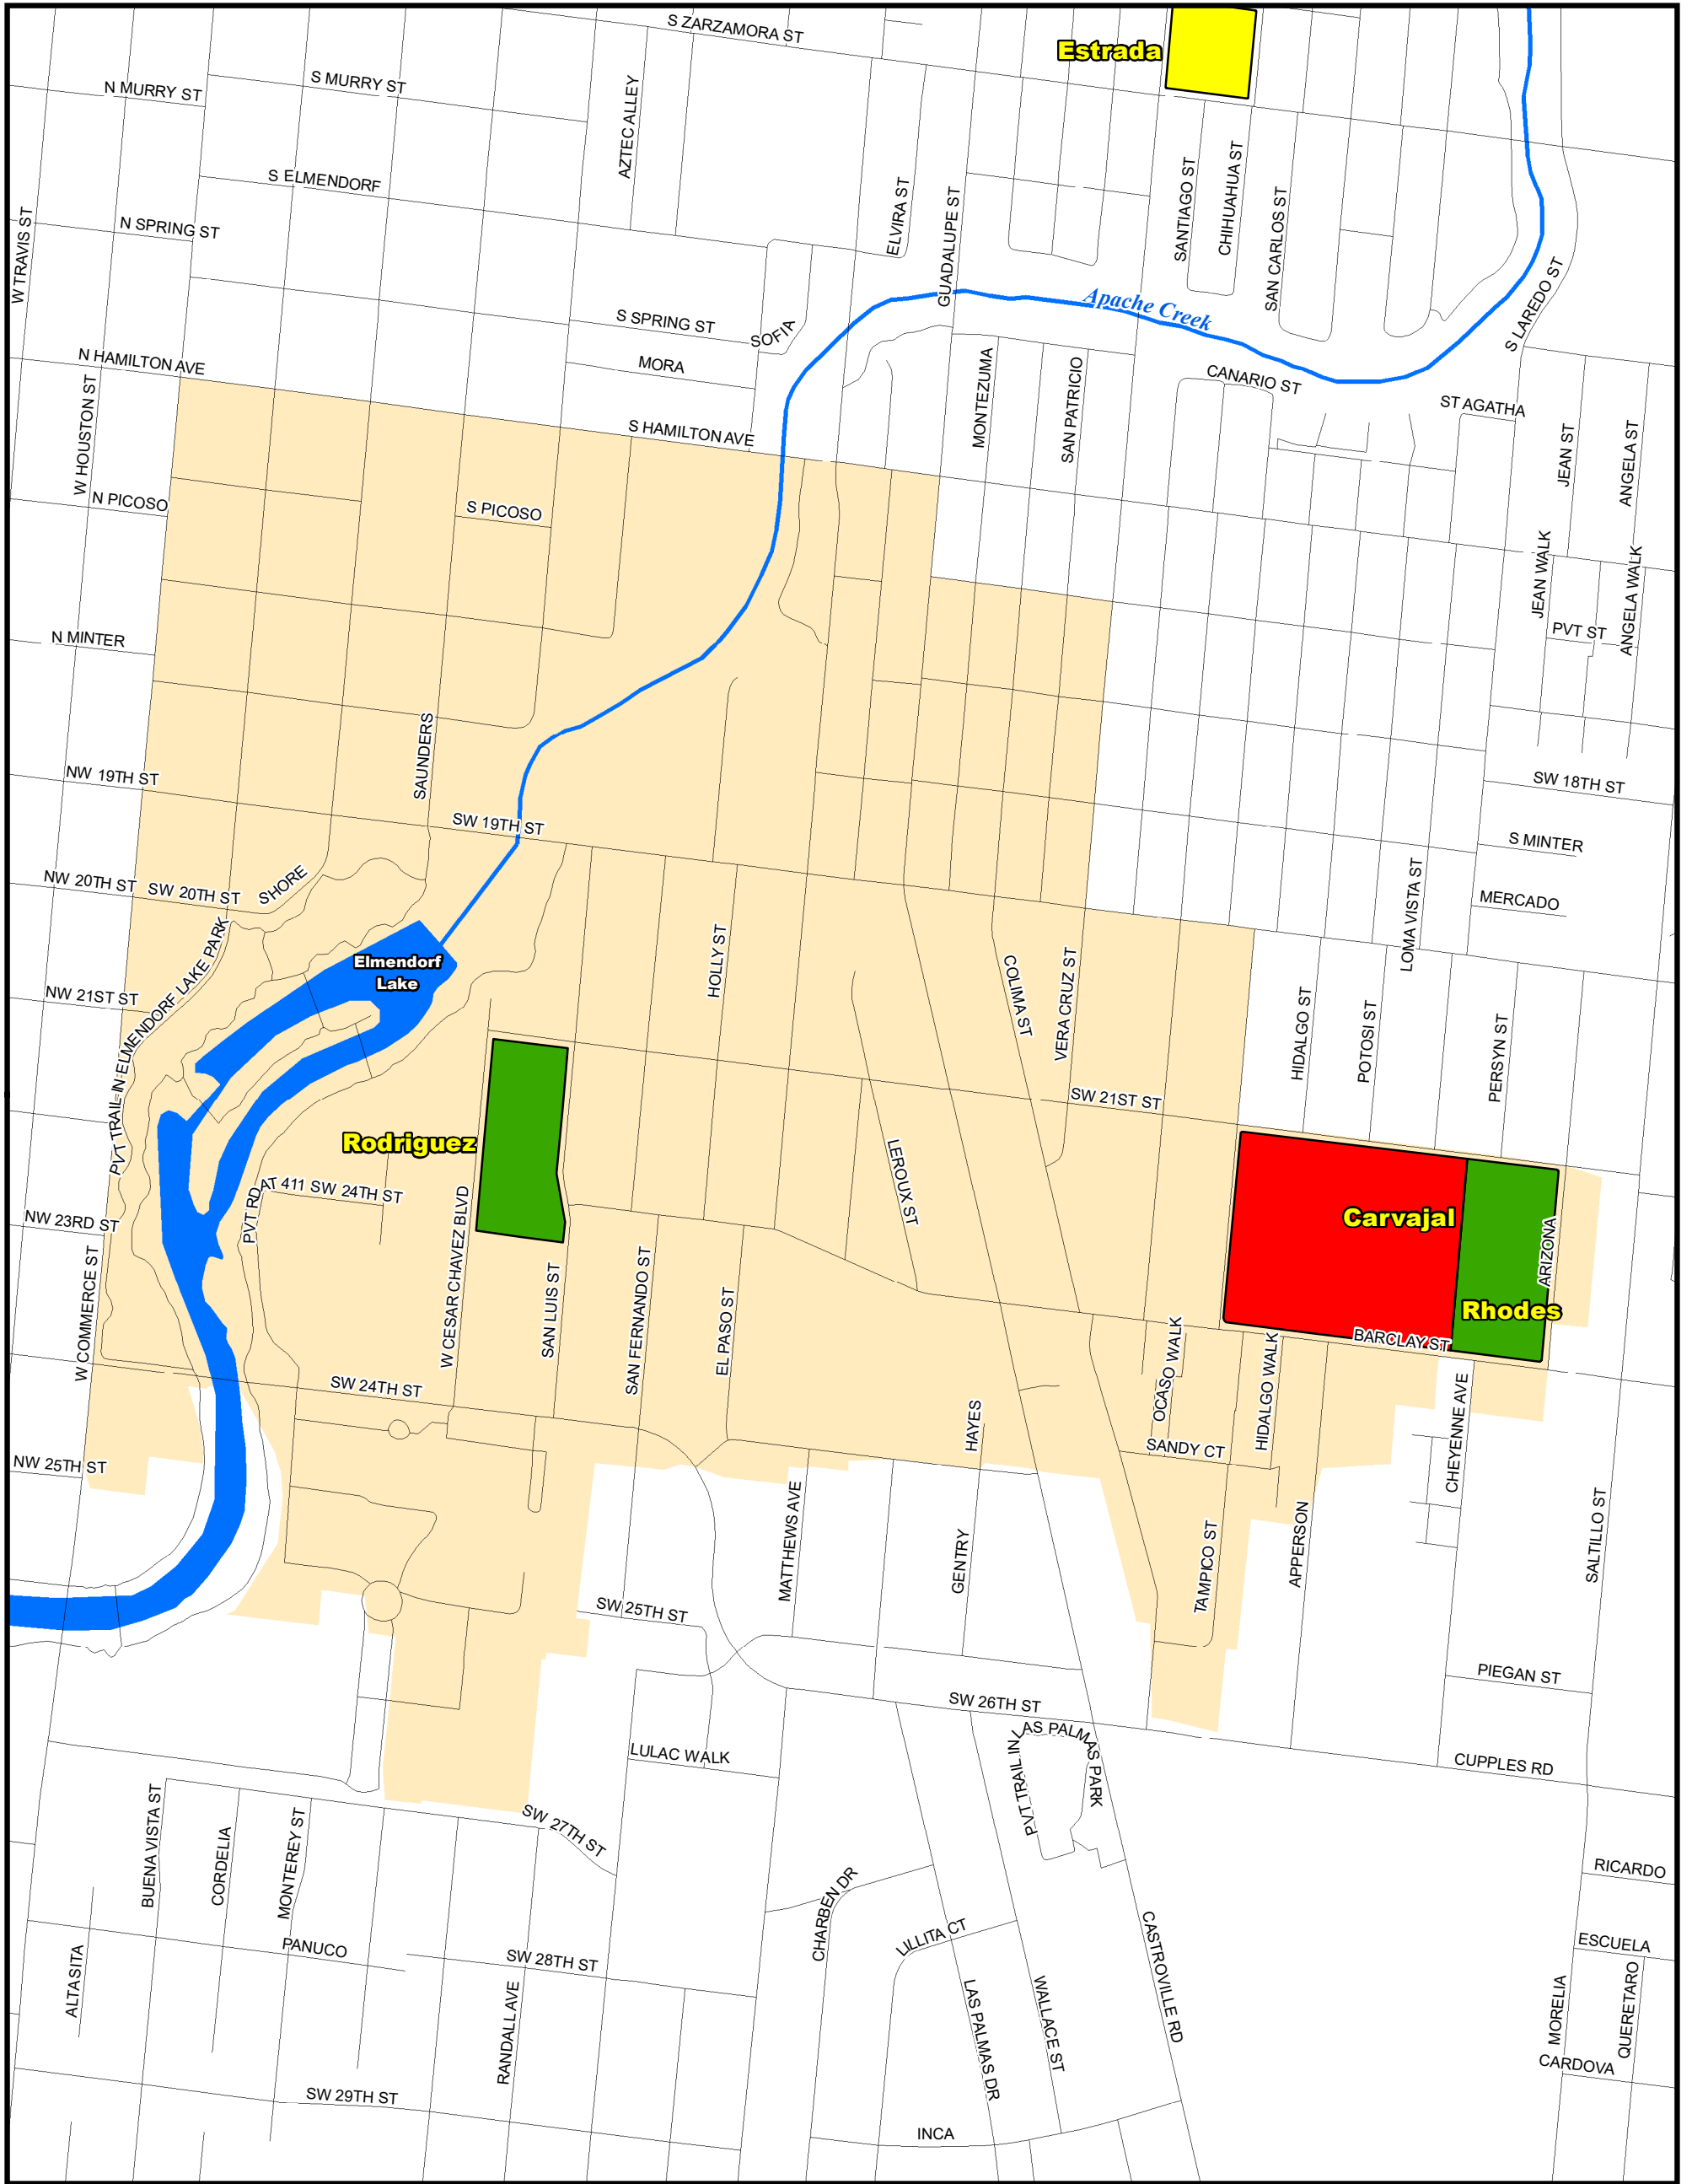

Attendance Boundary for 2021-2022

CARVAJAL
Primary School
Grades Served: HS,PK-5

225 ARIZONA AVE,
SAN ANTONIO, TX 78207

LEGEND

1 inch equals 0.13 miles

Last Updated 2019-2020

SAISD Facilities		Route Features		Natural Features	
Facility_Type					
Administrative	Primary PK/K-5/6	Middle School	Streets	Rivers & Creeks	Water Bodies
Closed - Pending Reuse	High School	PK/K-8 School	Railroad Tracks		
		Special Program			