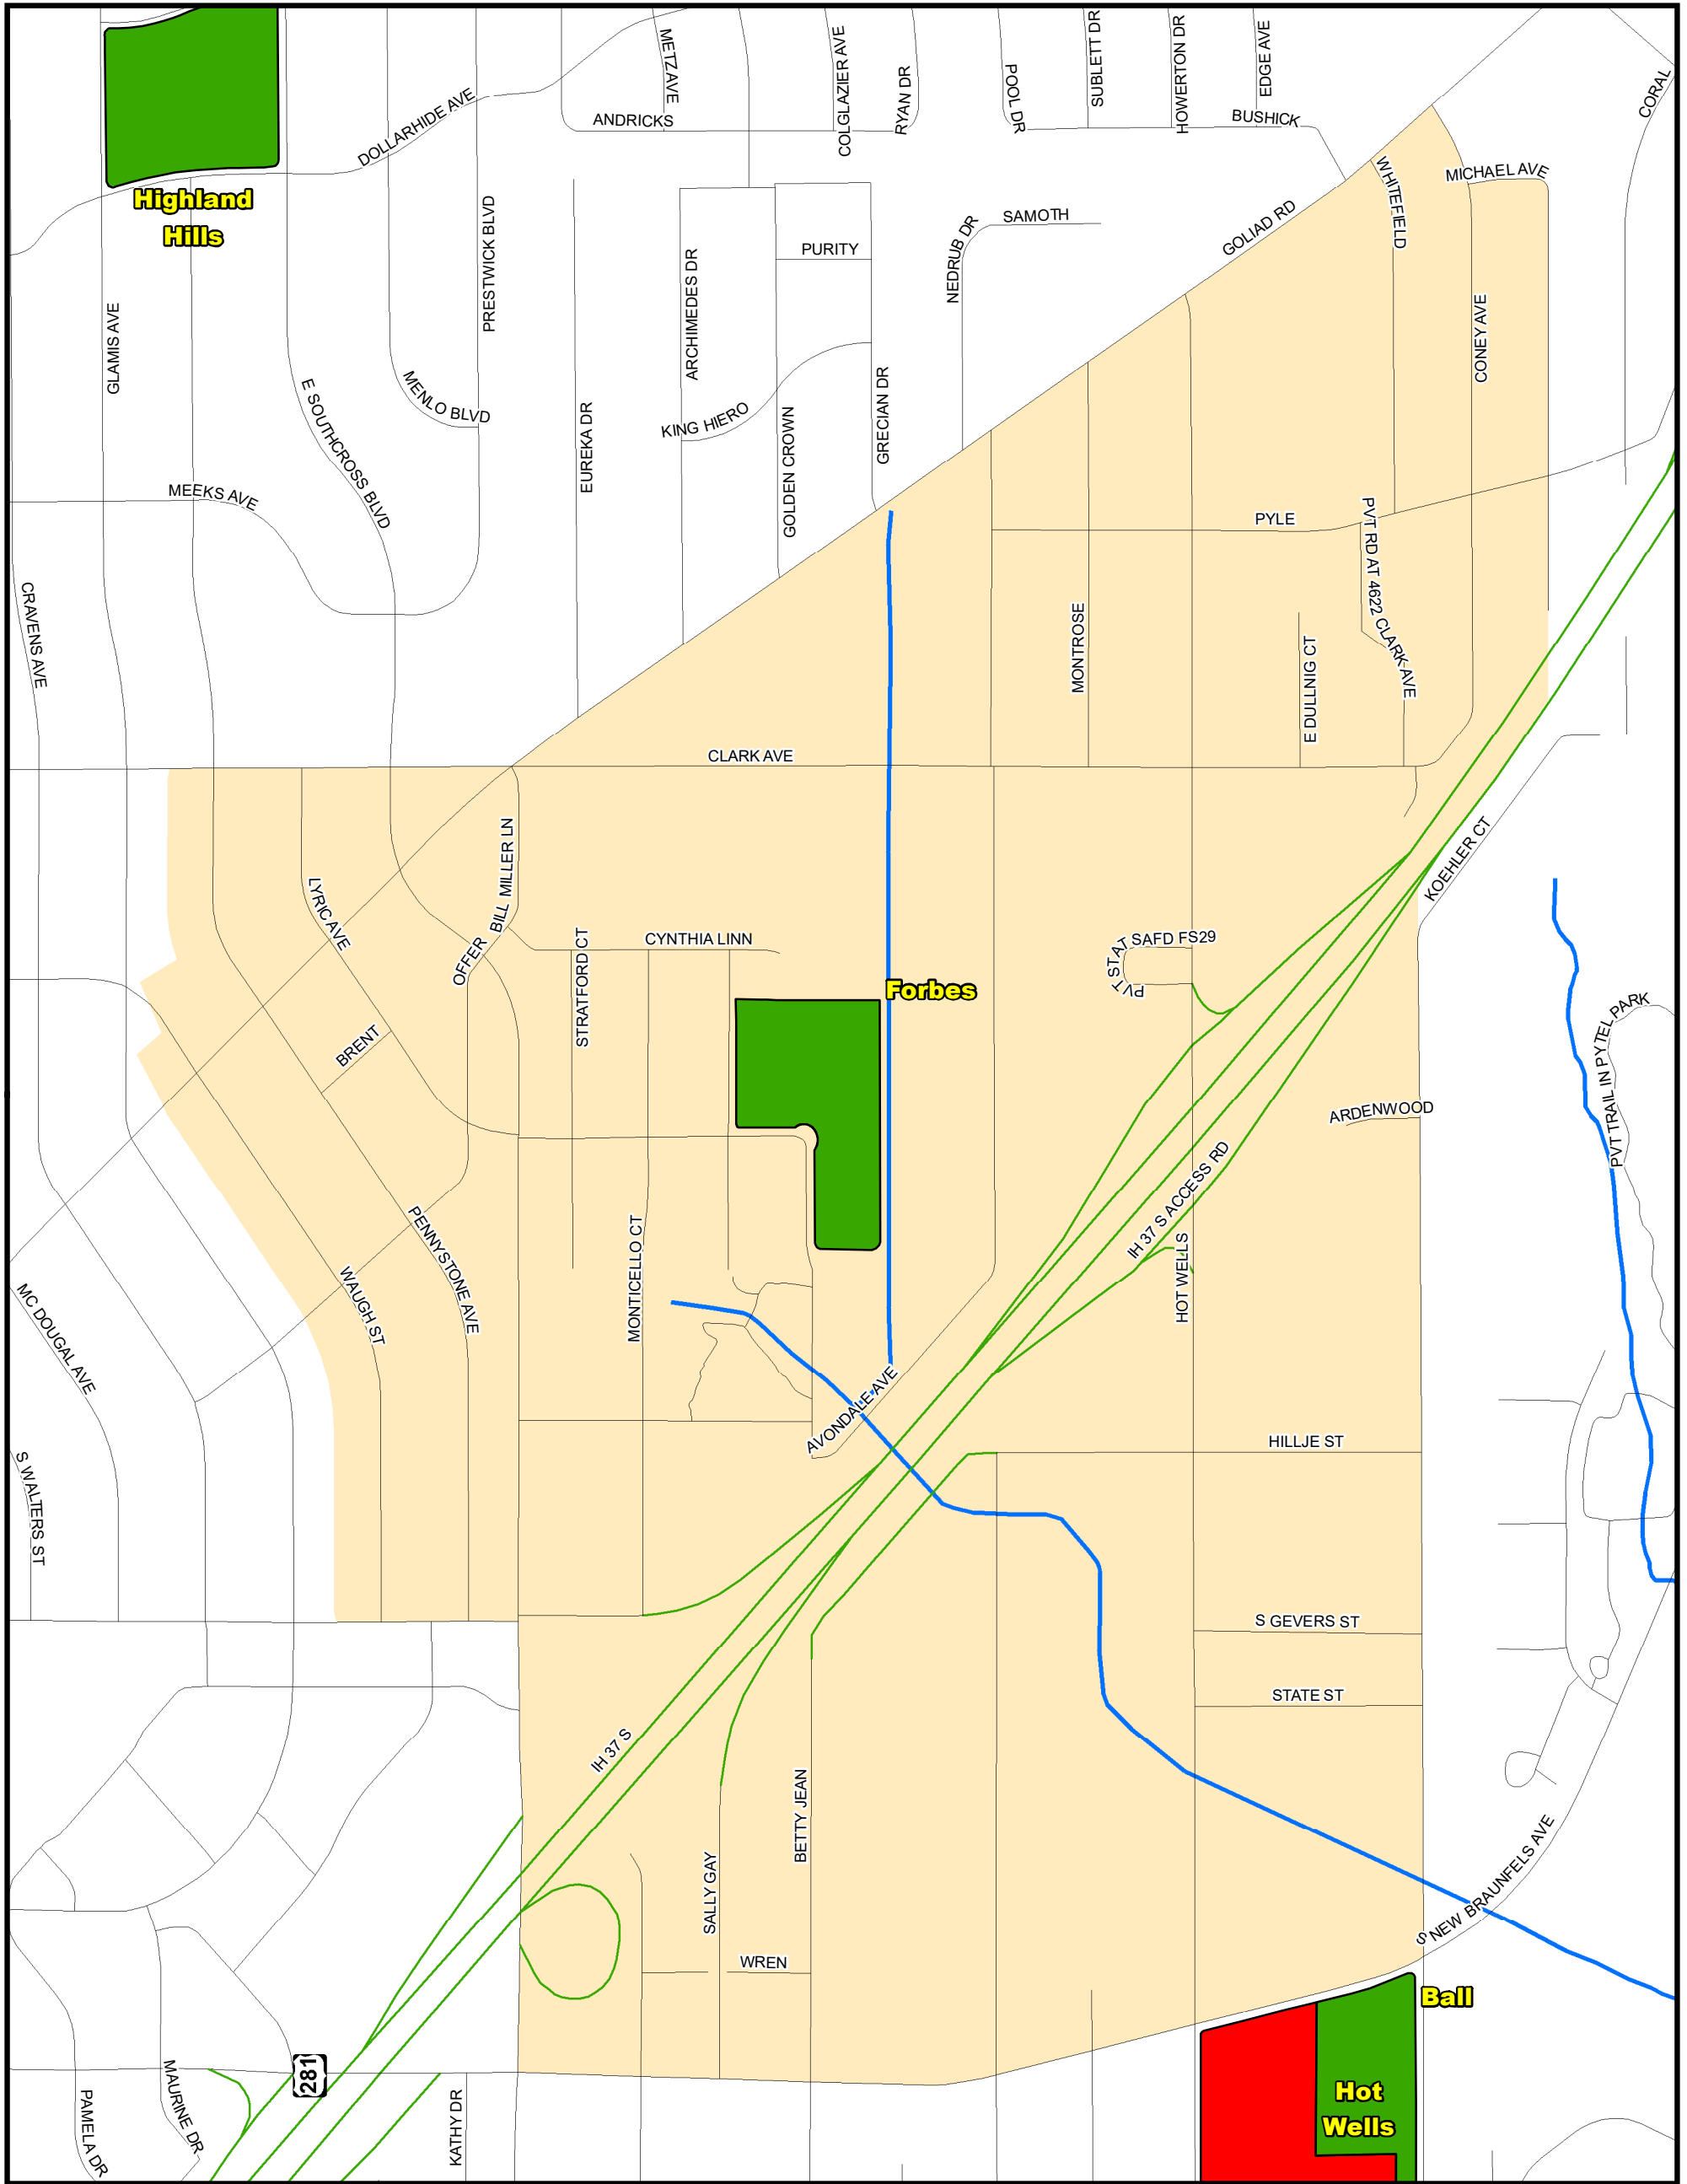

Attendance Boundary for 2021-2022

FORBES
Primary School
Grades Served: PK-5

2630 SALLY GAY DR.
SAN ANTONIO, TX 78223

LEGEND

1 inch equals 0.11 miles

Last Updated 2019-2020

SAISD Facilities		Route Features		Natural Features	
Facility_Type					
	Administrative		Early Childhood EC		Streets
	Primary PK/K-5/6		Middle School		Railroad Tracks
	Closed - Pending Reuse		PK/K-8 School		Rivers & Creeks
	High School		Special Program		Water Bodies