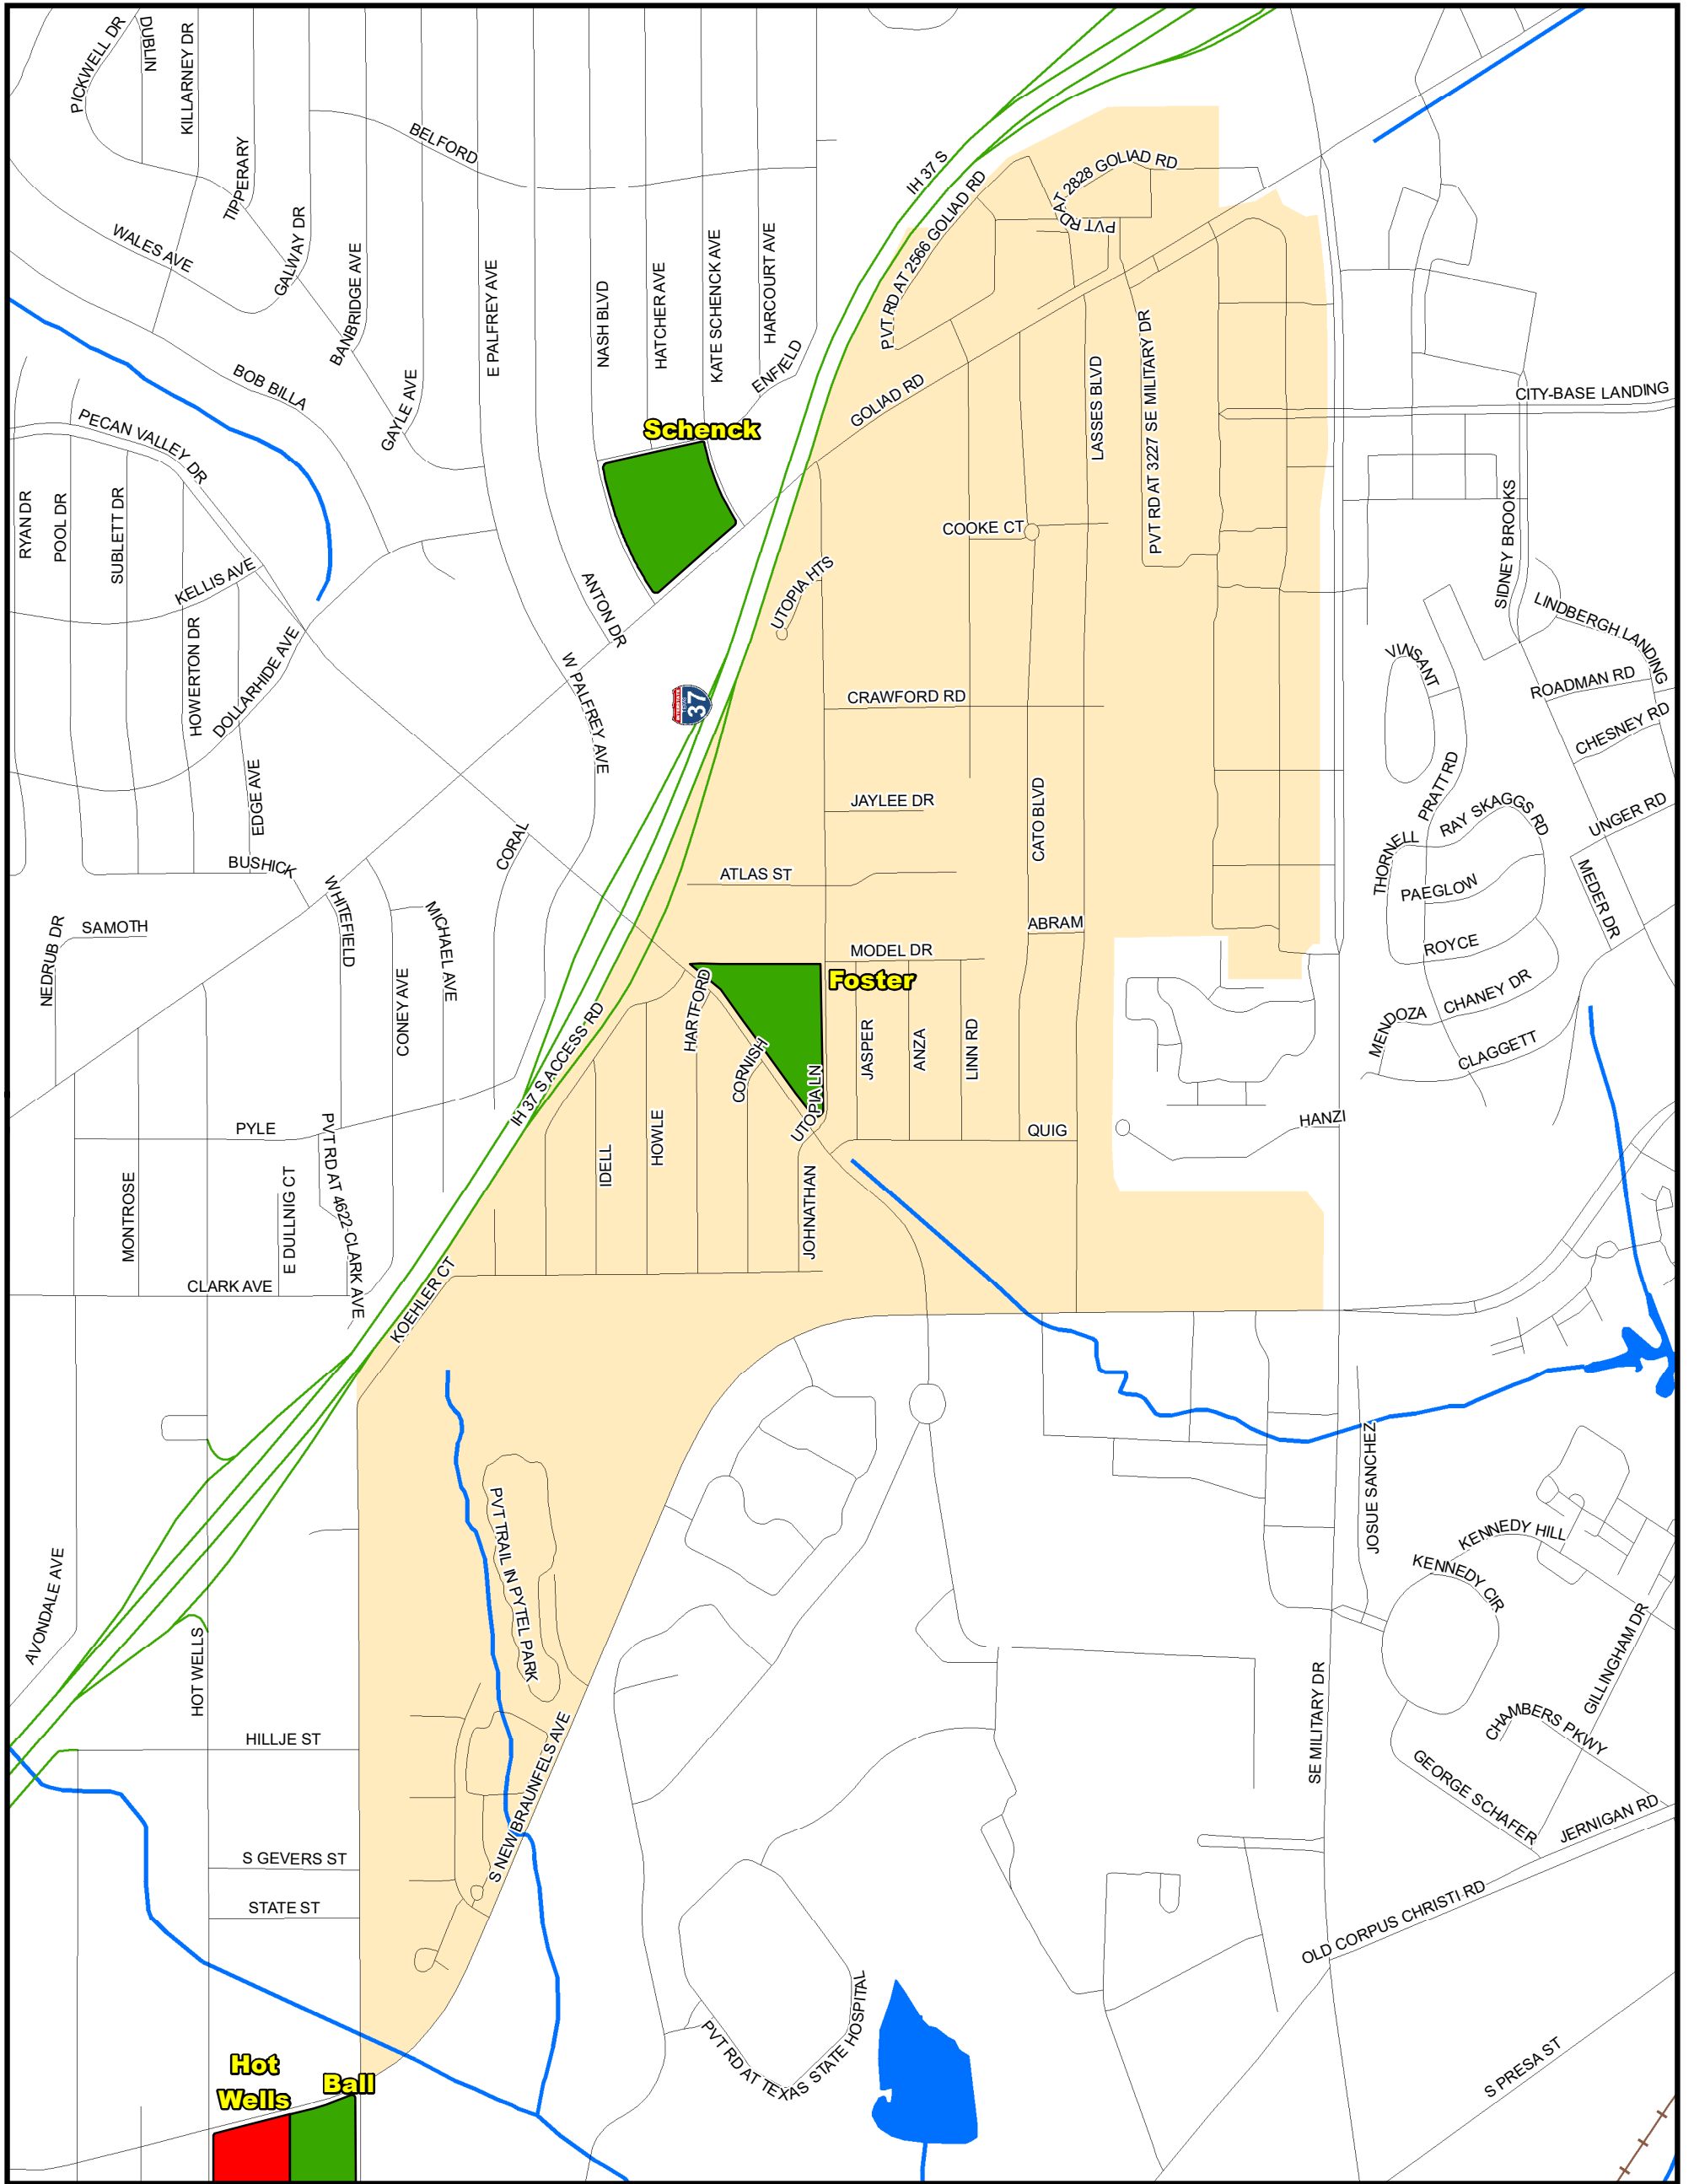

# Attendance Boundary for 2021-2022

**FOSTER**  
**Primary School**  
**Grades Served: PK-5**

**6718 PECAN VALLEY DR.**  
**SAN ANTONIO, TX 78223**

## LEGEND

1 inch equals 0.17 miles

Last Updated 2019-2020

SAISD Facilities		Route Features		Natural Features	
Facility_Type					
	Administrative		Early Childhood EC		Middle School
	Primary PK/K-5/6		Streets		Rivers & Creeks
	Closed - Pending Reuse		Railroad Tracks		Water Bodies
	High School		PK/K-8 School		
	Special Program				