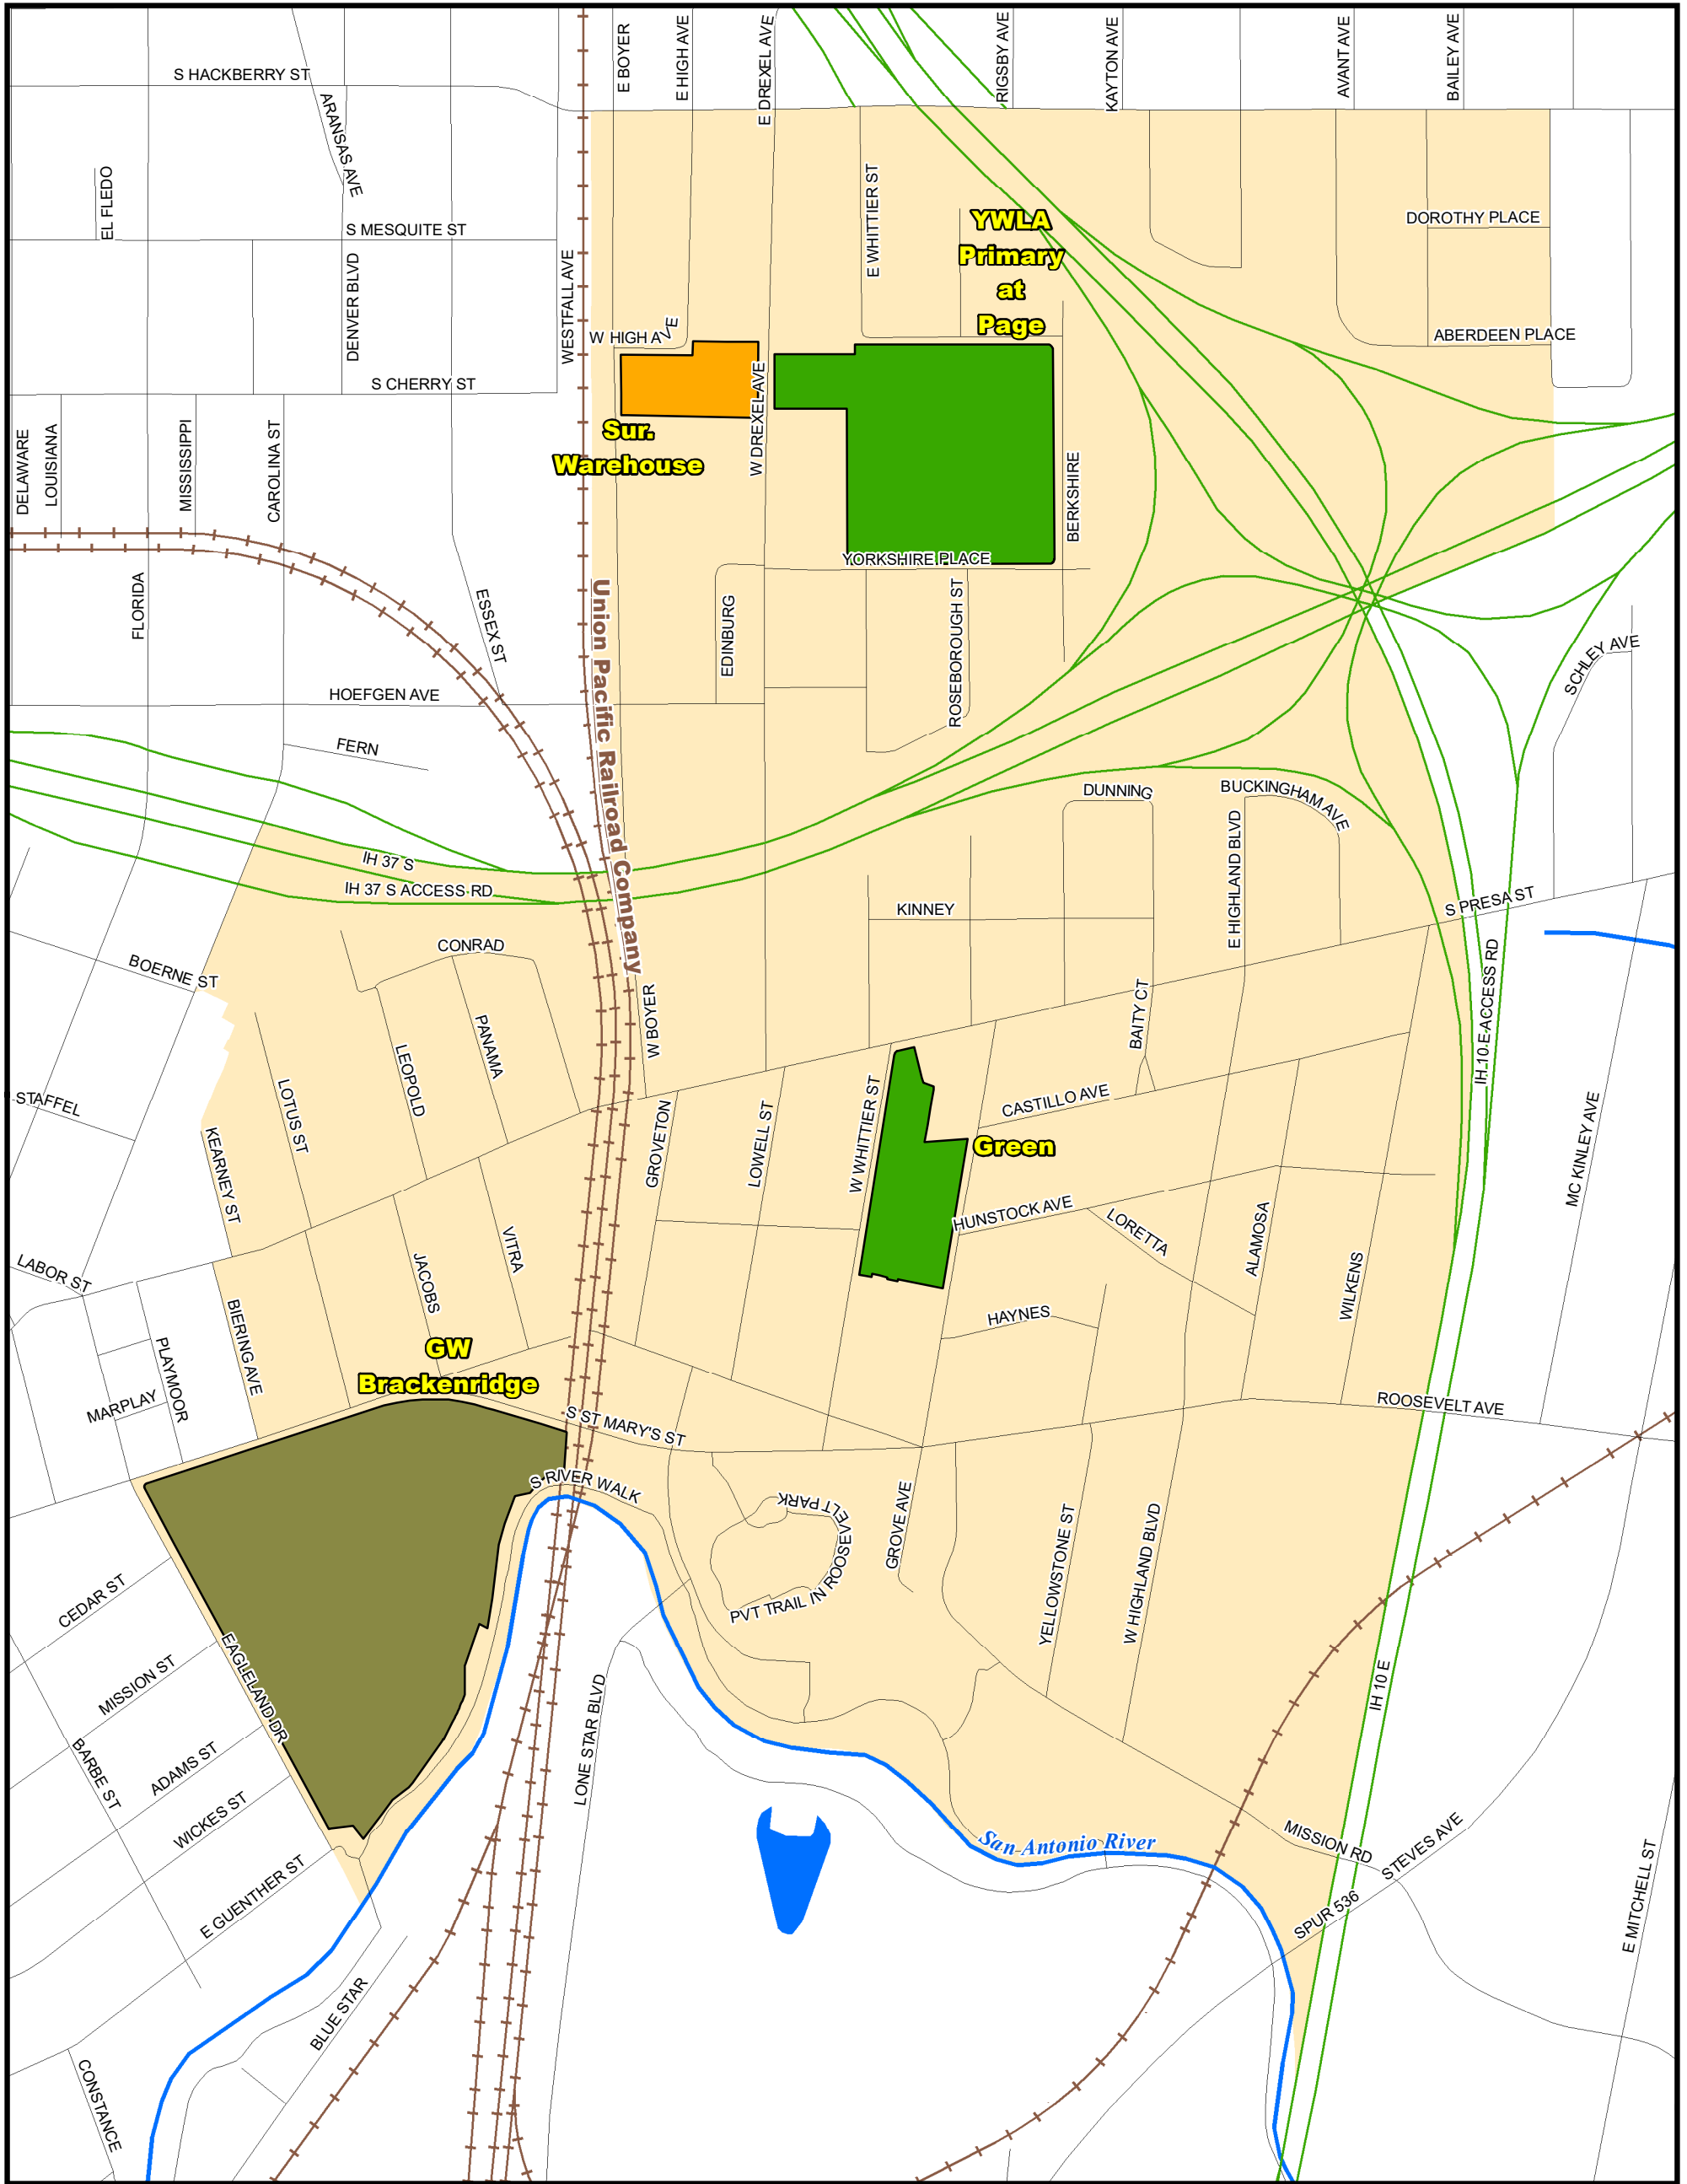

# Attendance Boundary for 2021-2022

**GREEN**  
**Primary School**  
**Grades Served: PK-5**

**122 W. WHITTIER ST.**  
**SAN ANTONIO, TX 78210**

**LEGEND**

1 inch equals 0.11 miles

**Last Updated 2019-2020**

SAISD Facilities		Route Features		Natural Features	
Facility_Type					
Administrative	Primary PK/K-5/6	PK/K-8 School	Middle School	Streets	Rivers & Creeks
Closed - Pending Reuse	High School	Special Program		Railroad Tracks	Water Bodies