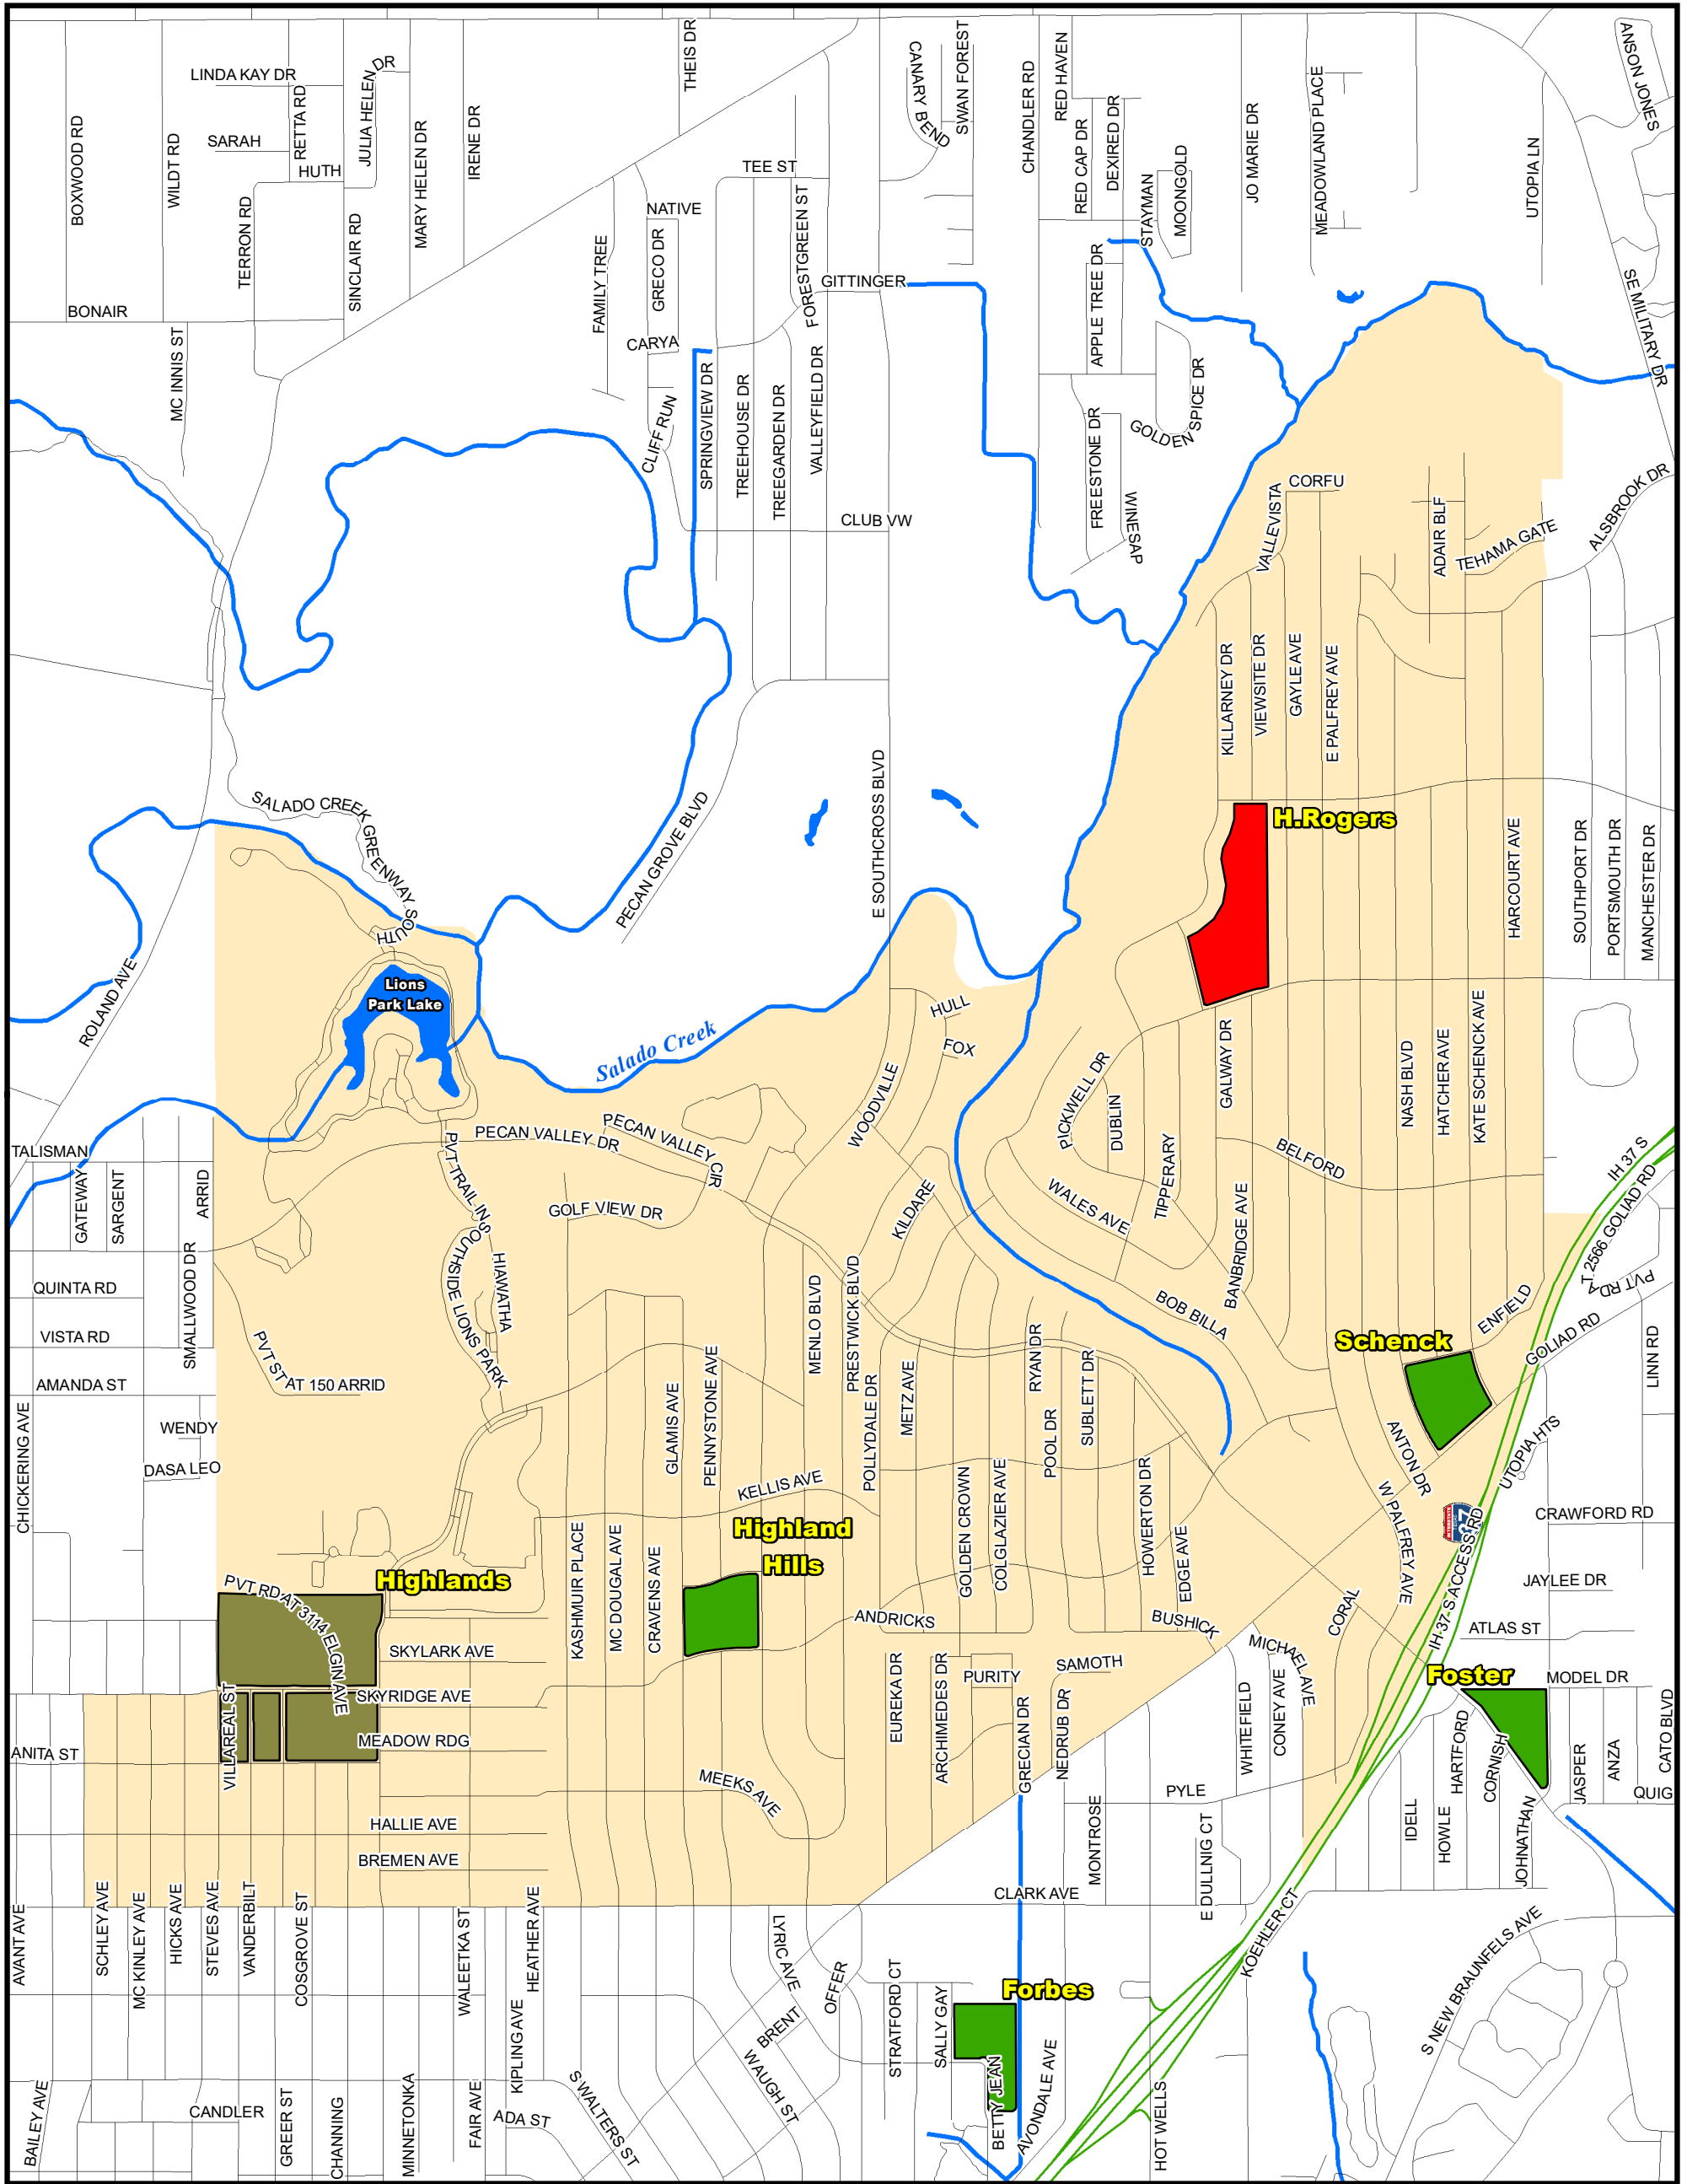

Attendance Boundary for 2021-2022

H.ROGERS
Middle School
Grades Served: 6-8

314 GALWAY ST
SAN ANTONIO, TX 78223

LEGEND

1 inch equals 0.26 miles

Last Updated 2019-2020

SAISD Facilities		Route Features		Natural Features	
 Administrative	 Primary PK/K-5/6	 Middle School	Streets	Rivers & Creeks	Water Bodies
 Closed - Pending Reuse	 High School	 PK/K-8 School	Railroad Tracks		
		 Special Program			