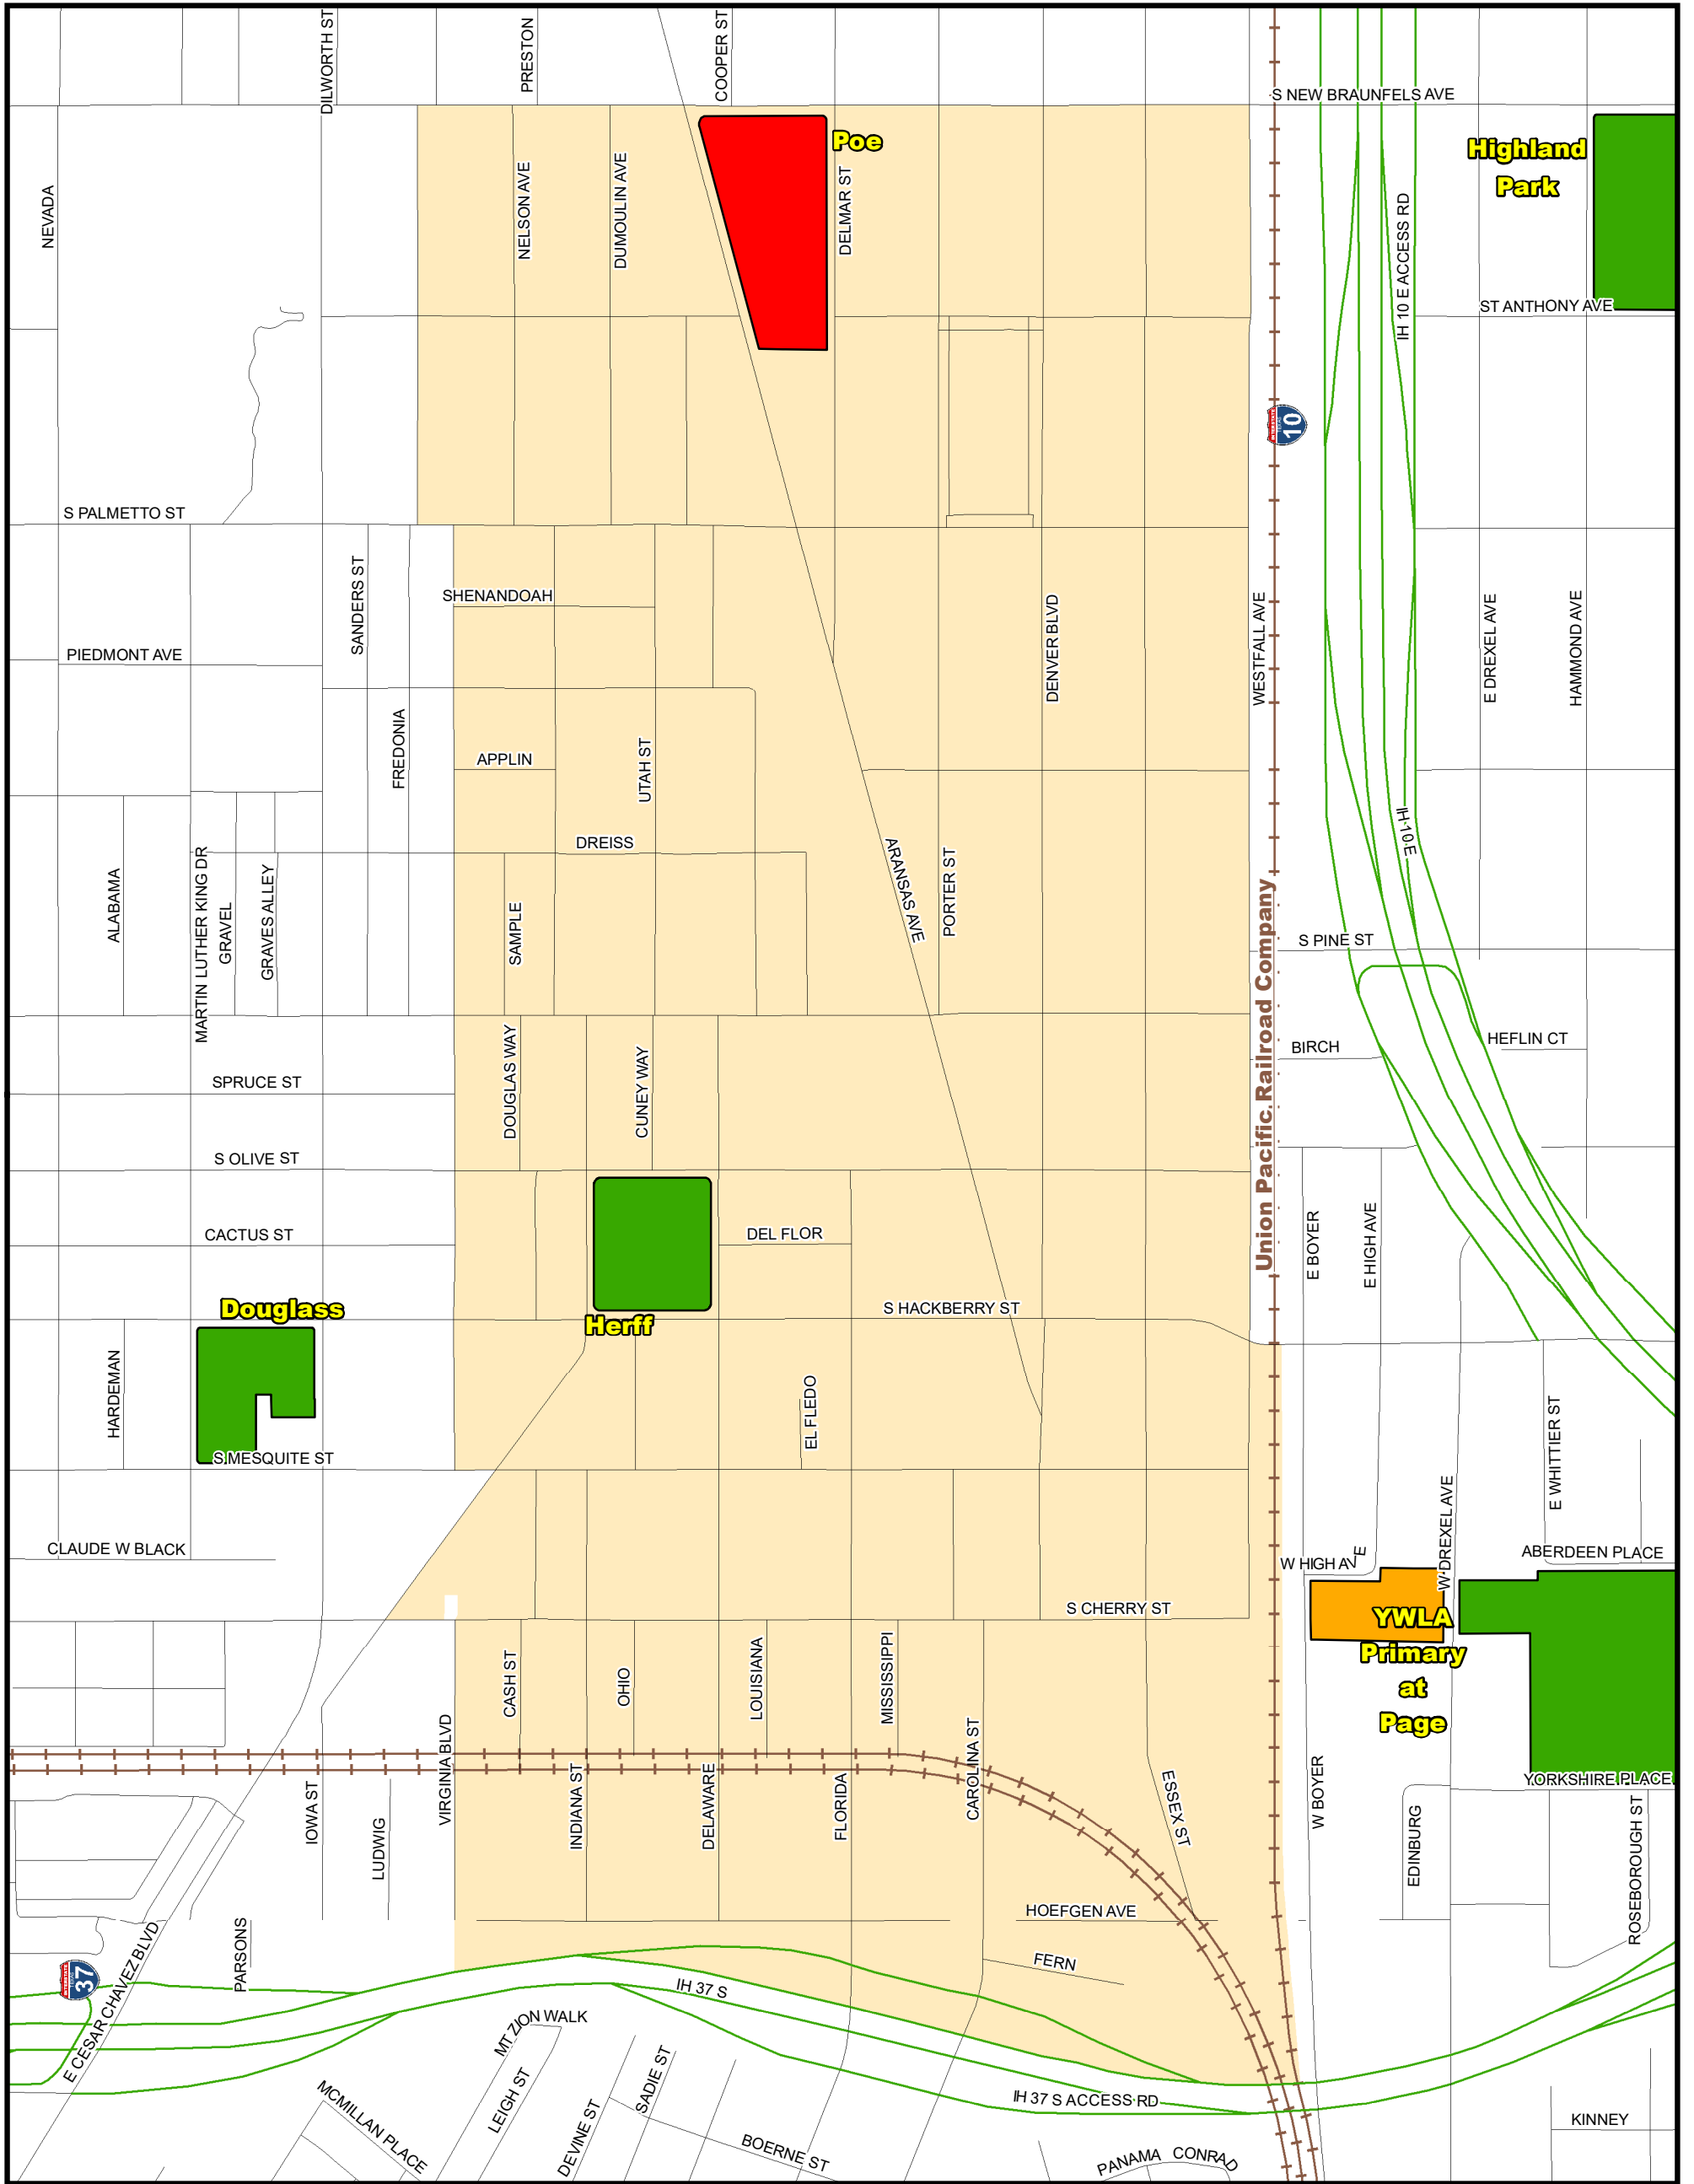

# Attendance Boundary for 2021-2022

**HERFF**  
**Primary School**  
**Grades Served: PK-5**

**996 S. HACKBERRY ST.**  
**SAN ANTONIO, TX 78210**

**LEGEND**

1 inch equals 0.11 miles

**Last Updated 2019-2020**

SAISD Facilities		Route Features		Natural Features	
	Early Childhood EC		Middle School		Streets
	Administrative		Primary PK/K-5/6		Railroad Tracks
	Closed - Pending Reuse		PK/K-8 School		Rivers & Creeks
	High School		Special Program		Water Bodies