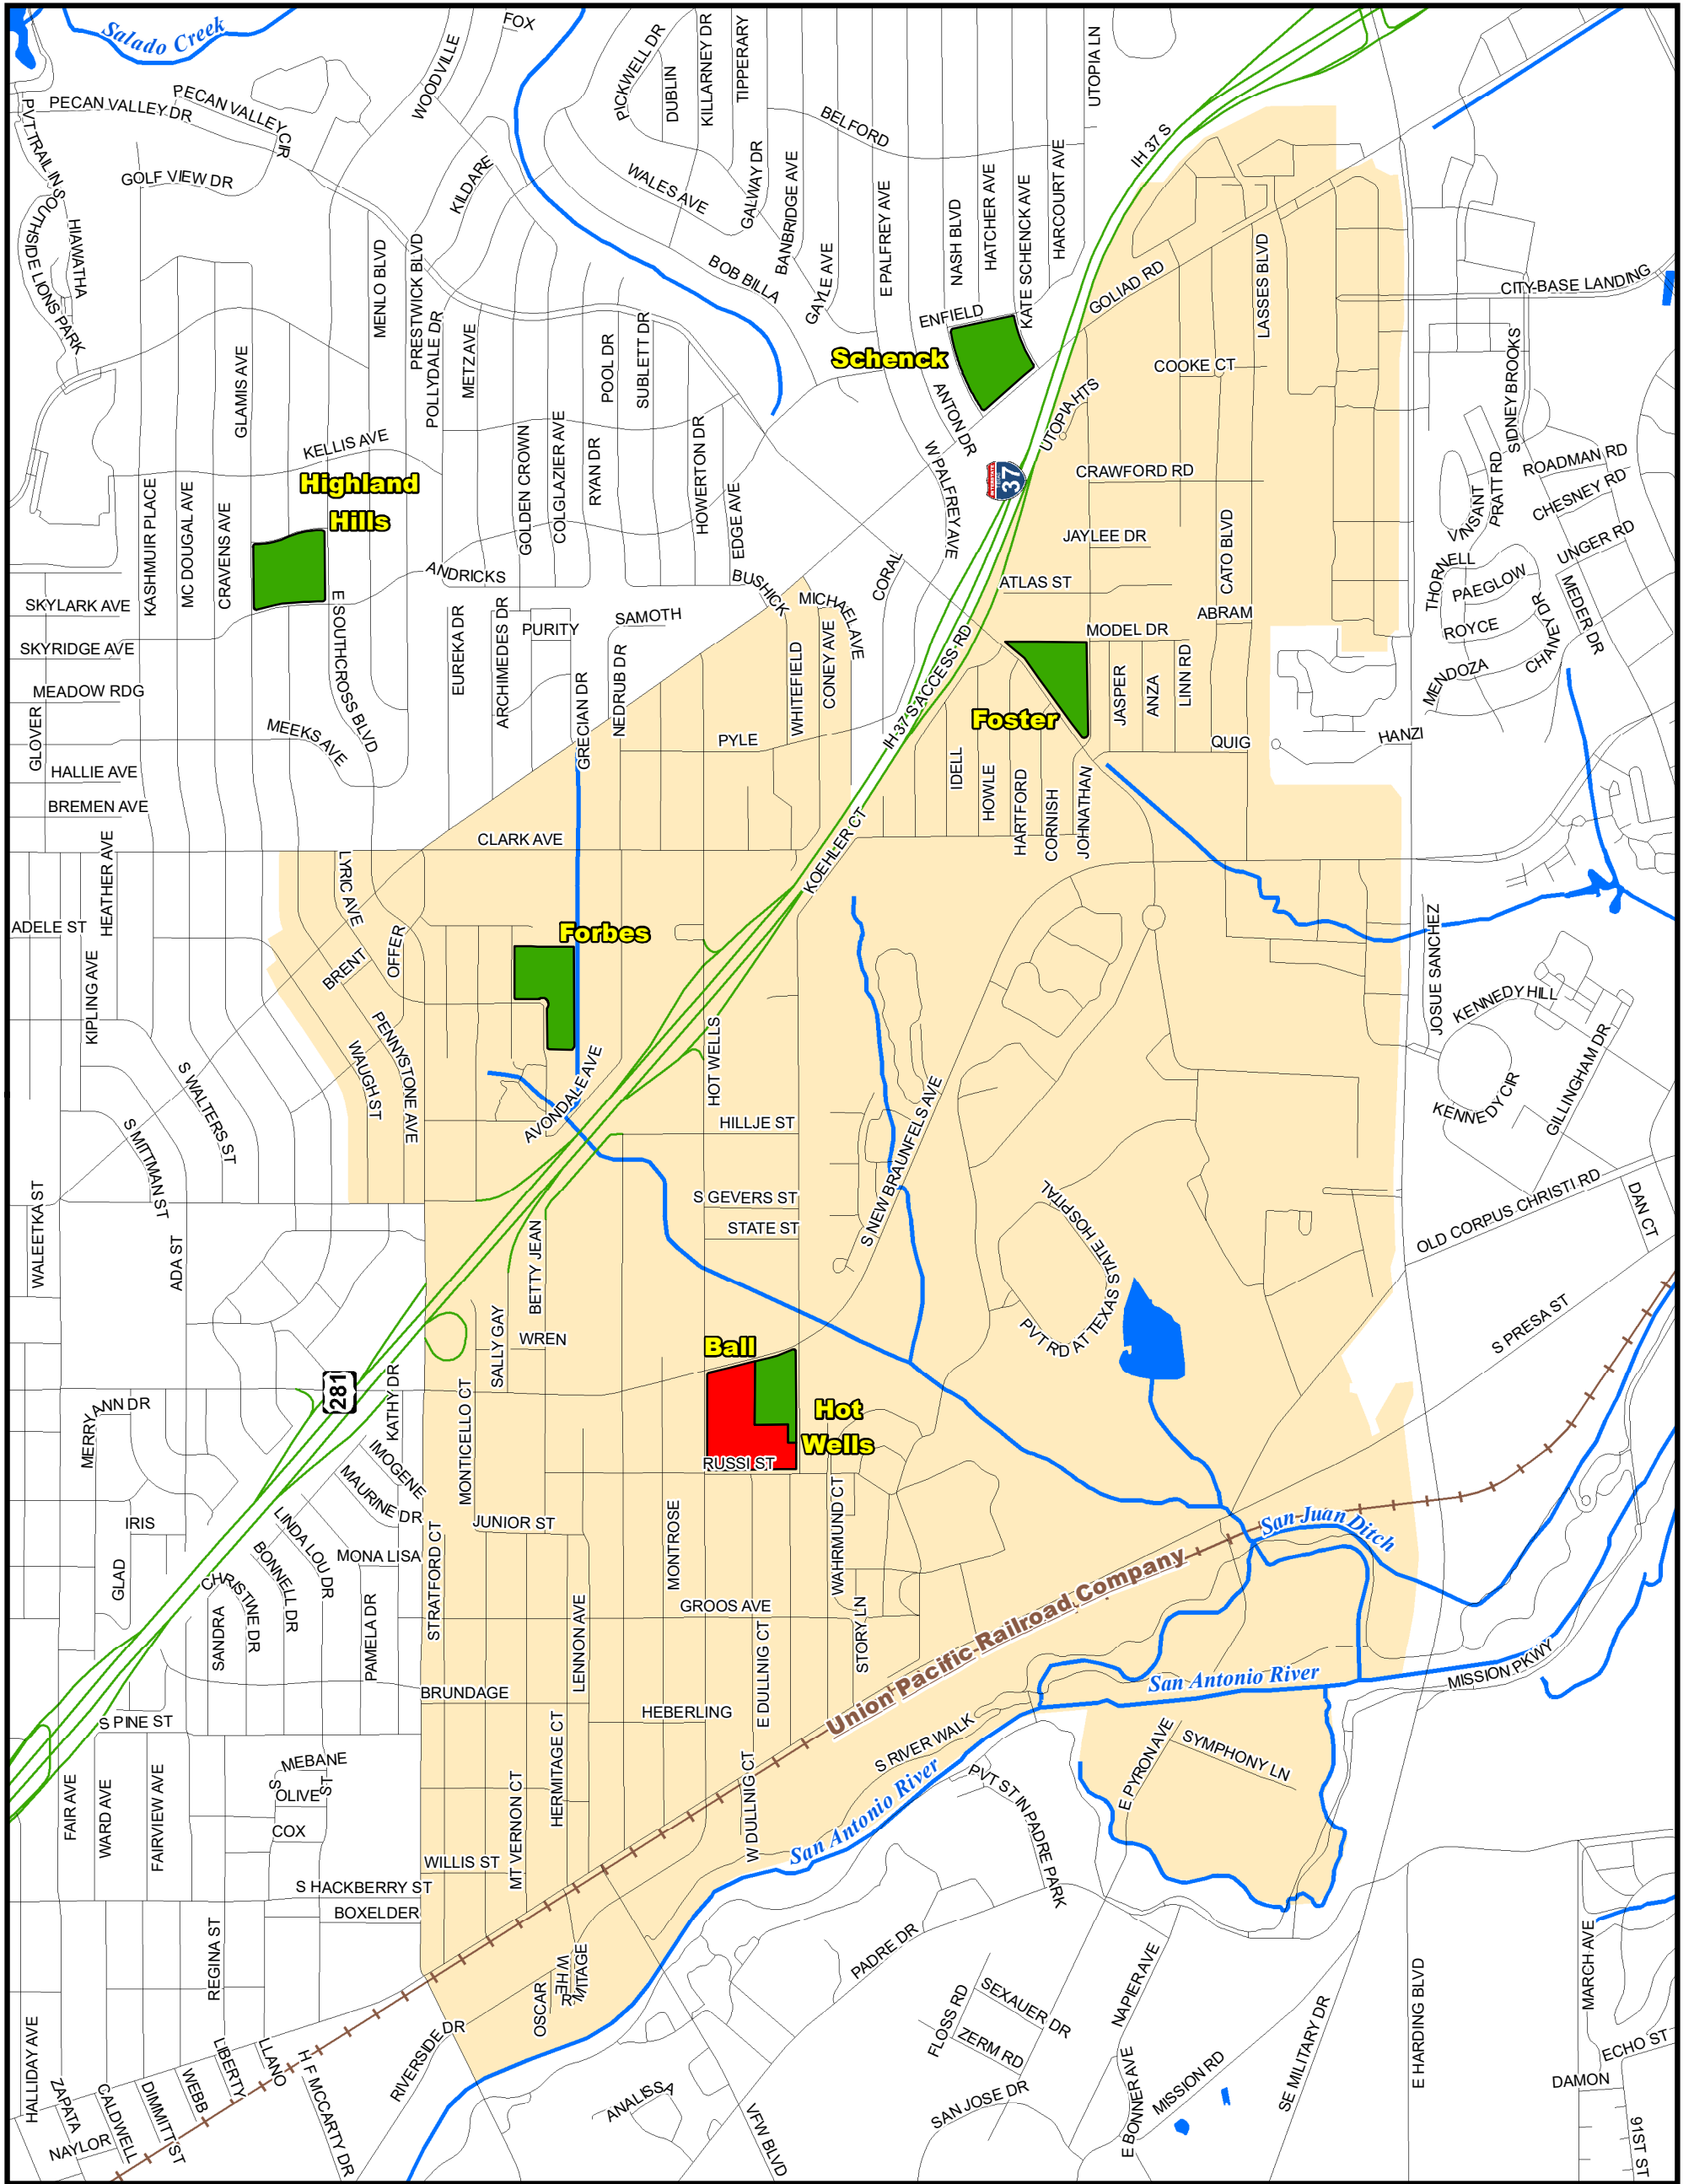

Attendance Boundary for 2021-2022

**HOT WELLS
Middle School
Grades Served: 6-8**

**400 HOT WELLS BLVD
SAN ANTONIO, TX 78223**

LEGEND

1 inch equals 0.27 miles

Last Updated 2021-2022

SAISD Facilities		Route Features		Natural Features	
	Early Childhood EC		Streets		Rivers & Creeks
Facility_Type		Middle School	Railroad Tracks	Water Bodies	
Administrative	Primary PK/K-5/6	PK/K-8 School			
Closed - Pending Reuse	High School	Special Program			