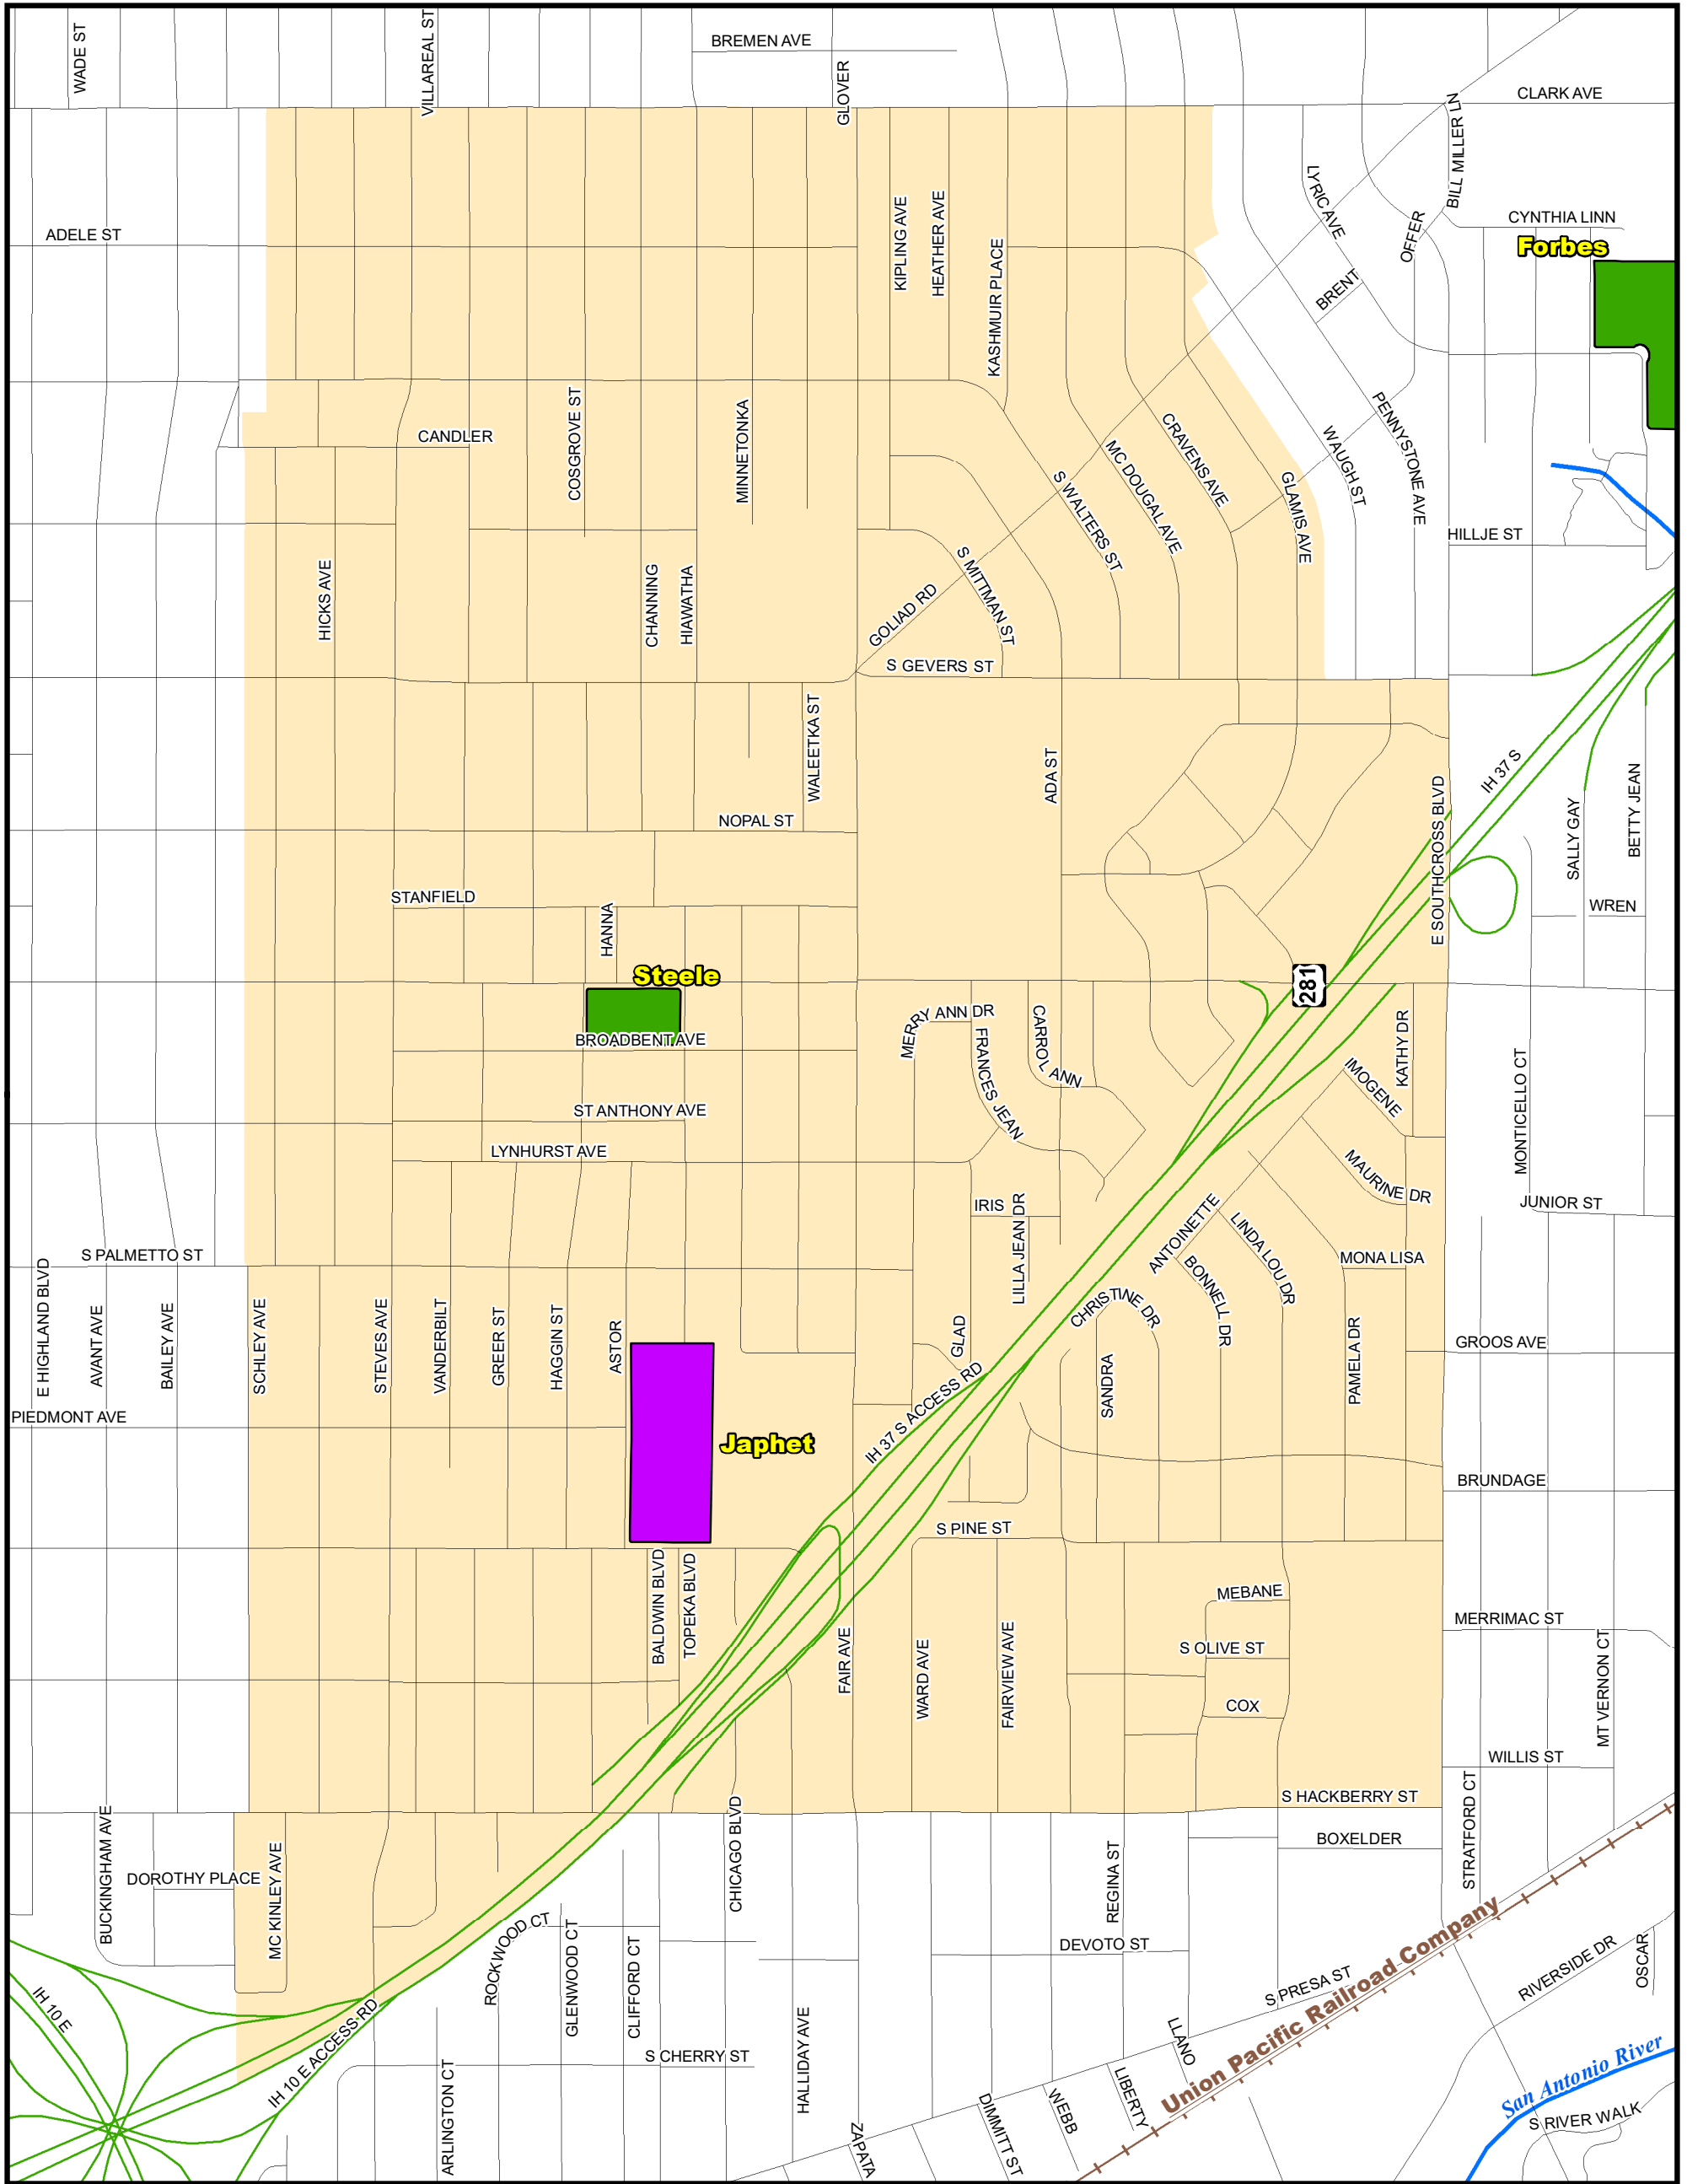

Attendance Boundary for 2021-2022

JAPHET
Primary School
Grades Served: PK-8

314 ASTOR ST.
SAN ANTONIO, TX 78210

LEGEND

1 inch equals 0.17 miles

Last Updated 2019-2020

SAISD Facilities		Route Features		Natural Features	
Facility_Type					
Administrative	Primary PK/K-5/6	PK/K-8 School	Middle School	Streets	Rivers & Creeks
Closed - Pending Reuse	High School	Special Program	Railroad Tracks	Water Bodies	