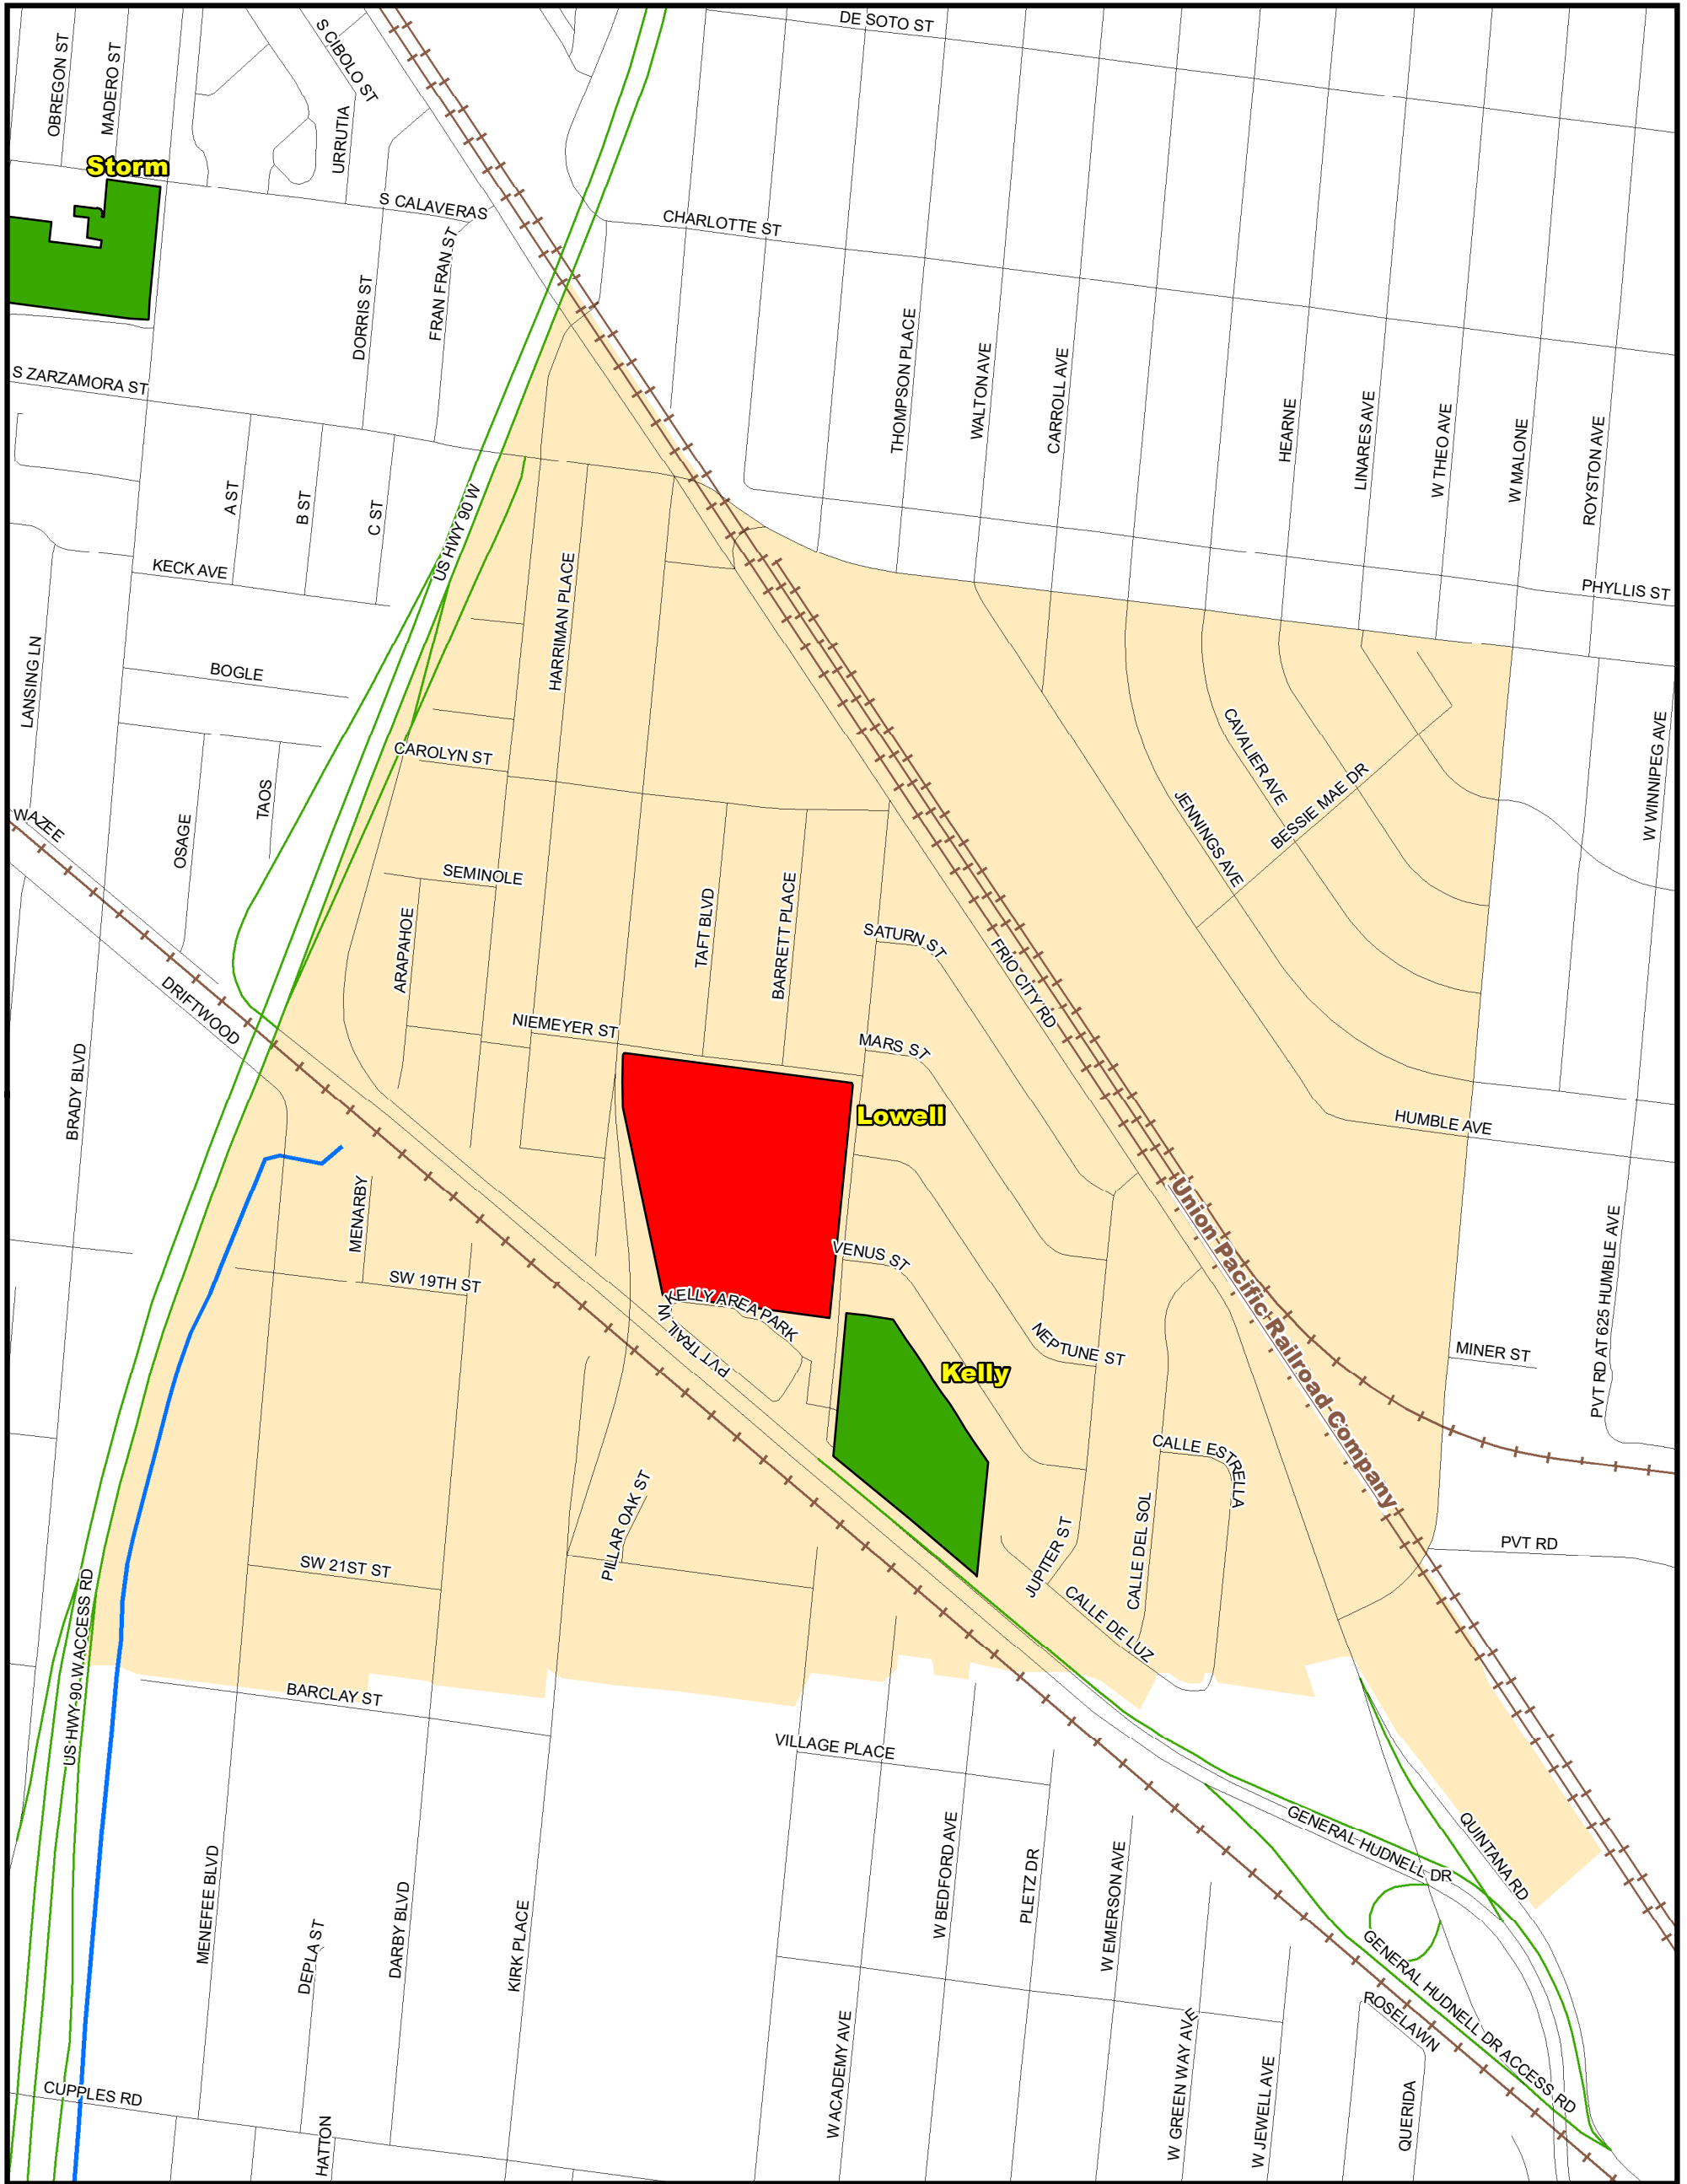

Attendance Boundary for 2021-2022

KELLY
Primary School
Grades Served: PK-5

1026 THOMPSON PLACE
SAN ANTONIO, TX 78226

LEGEND

1 inch equals 0.12 miles

Last Updated 2019-2020

SAISD Facilities		Route Features		Natural Features	
Facility_Type					
 Administrative	 Primary PK/K-5/6	 Middle School	Streets	Rivers & Creeks	Water Bodies
 Closed - Pending Reuse	 High School	 PK/K-8 School	Railroad Tracks		
		 Special Program			