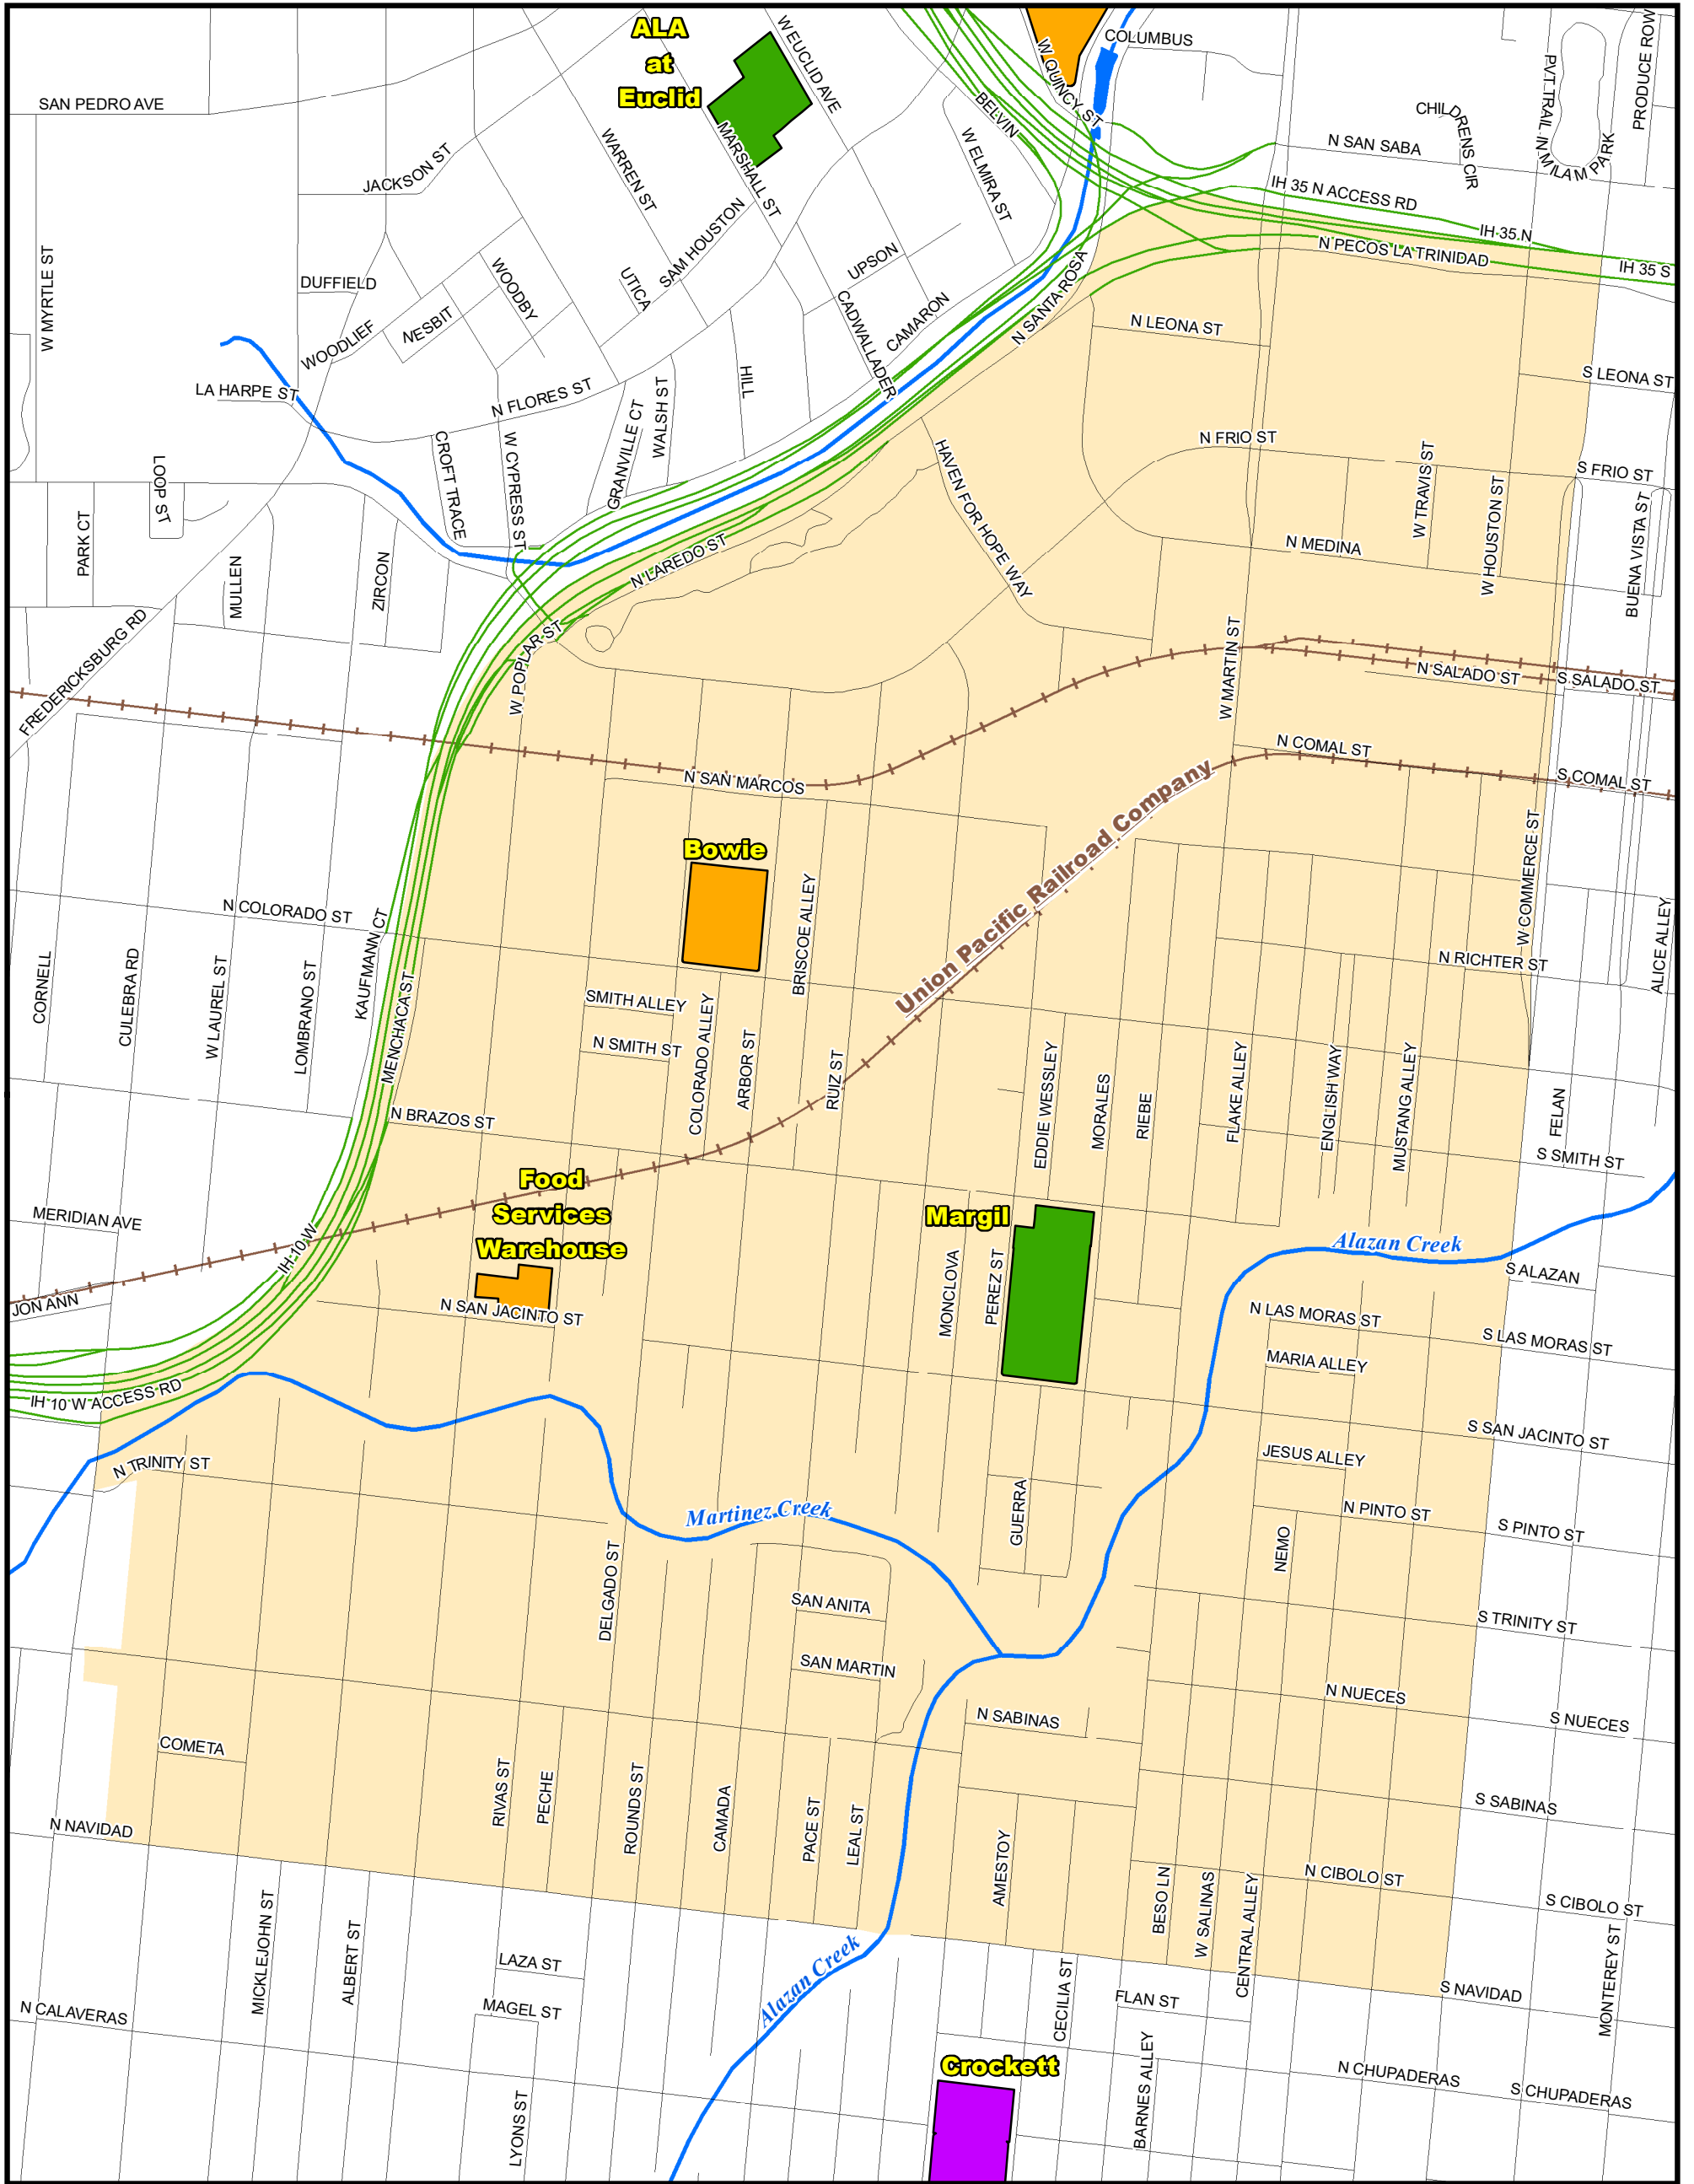

Attendance Boundary for 2021-2022

MARGIL
Primary School
Grades Served: PK-6

1000 PEREZ ST.
SAN ANTONIO, TX 78207

LEGEND

1 inch equals 0.14 miles

Last Updated 2019-2020

SAISD Facilities		Route Features		Natural Features	
Facility_Type					
	Administrative		Early Childhood EC		Middle School
	Primary PK/K-5/6		Railroad Tracks		Rivers & Creeks
	Closed - Pending Reuse				Water Bodies
	High School				
			Streets		