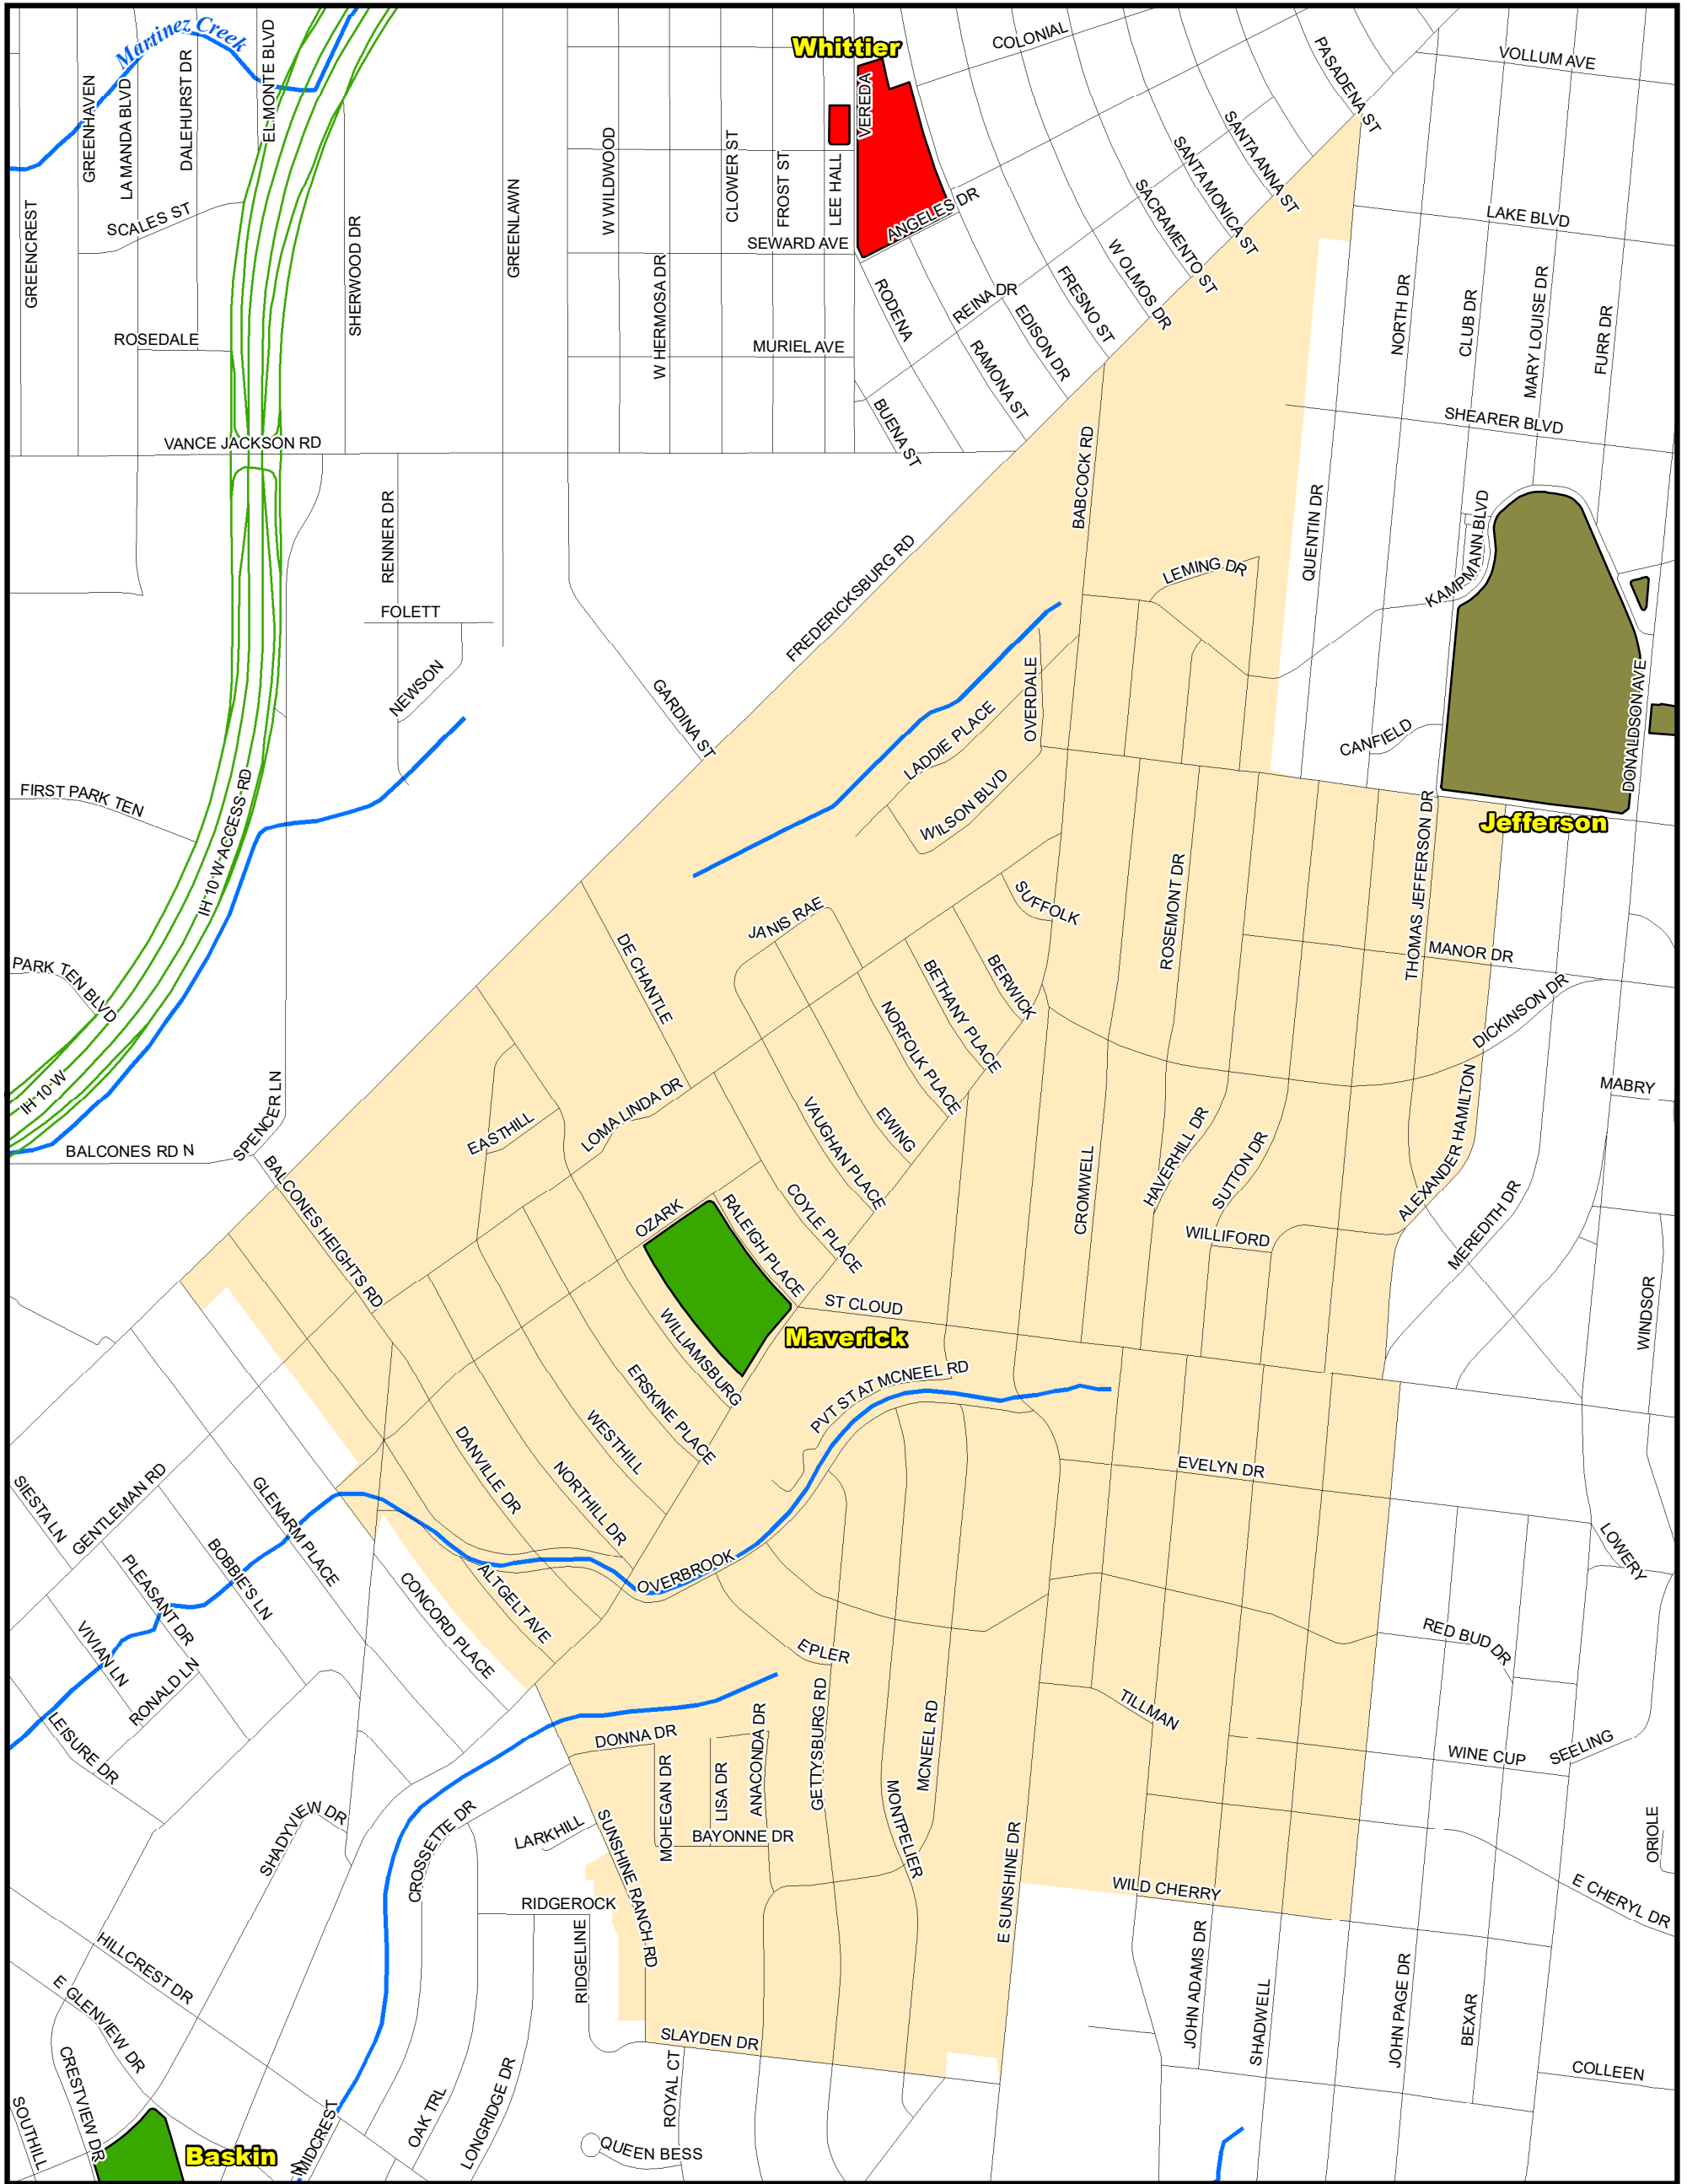

Attendance Boundary for 2021-2022

MAVERICK
Primary School
Grades Served: HS,PK-5

107 RALEIGH PLACE
SAN ANTONIO, TX 78201

1 inch equals 0.17 miles

Last Updated 2019-2020

SAISD Facilities		Route Features		Natural Features	
Facility_Type	Primary PK/K-5/6	Early Childhood EC	Middle School	Streets	Rivers & Creeks
Closed - Pending Reuse	High School	PK/K-8 School	Special Program	Railroad Tracks	Water Bodies