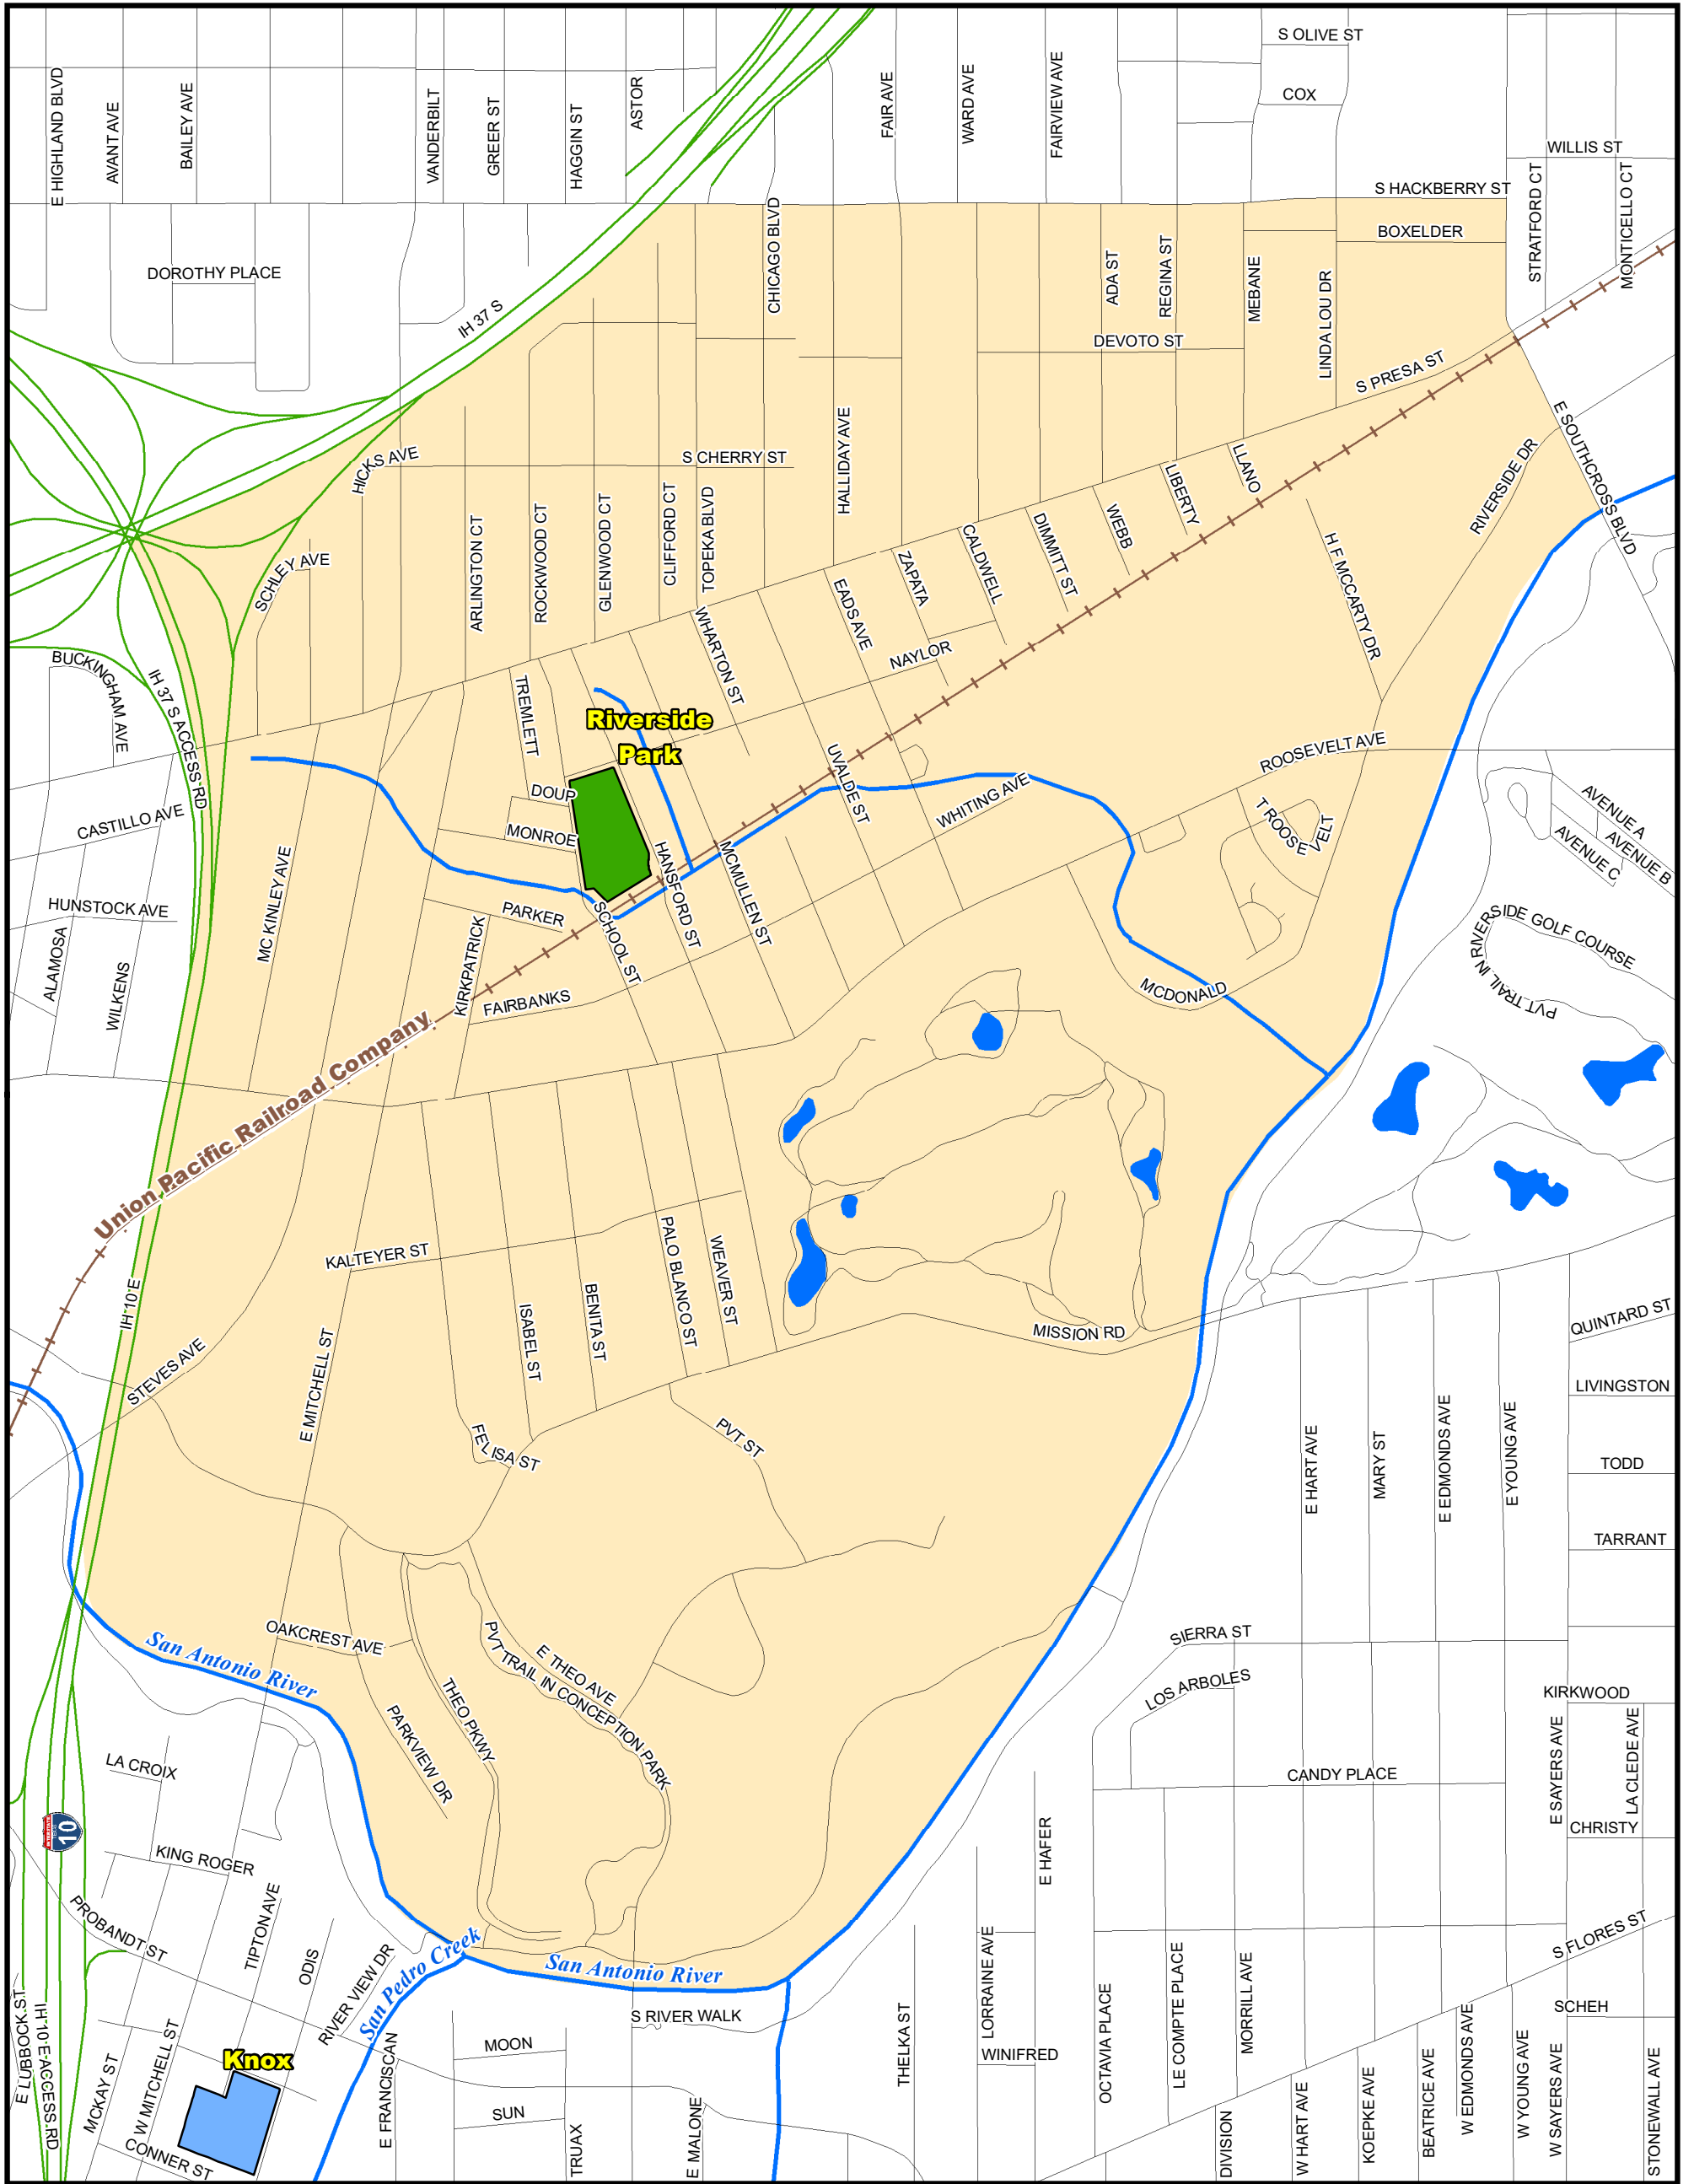

Attendance Boundary for 2021-2022

**RIVERSIDE PARK
Primary School
Grades Served: PK-5**

**202 SCHOOL ST.
SAN ANTONIO, TX 78210**

LEGEND

1 inch equals 0.16 miles

Last Updated 2019-2020

SAISD Facilities		Route Features		Natural Features	
Facility_Type					
	Administrative		Streets		Rivers & Creeks
	Primary PK/K-5/6		Railroad Tracks		Water Bodies
	Closed - Pending Reuse				
	High School				
	Special Program				