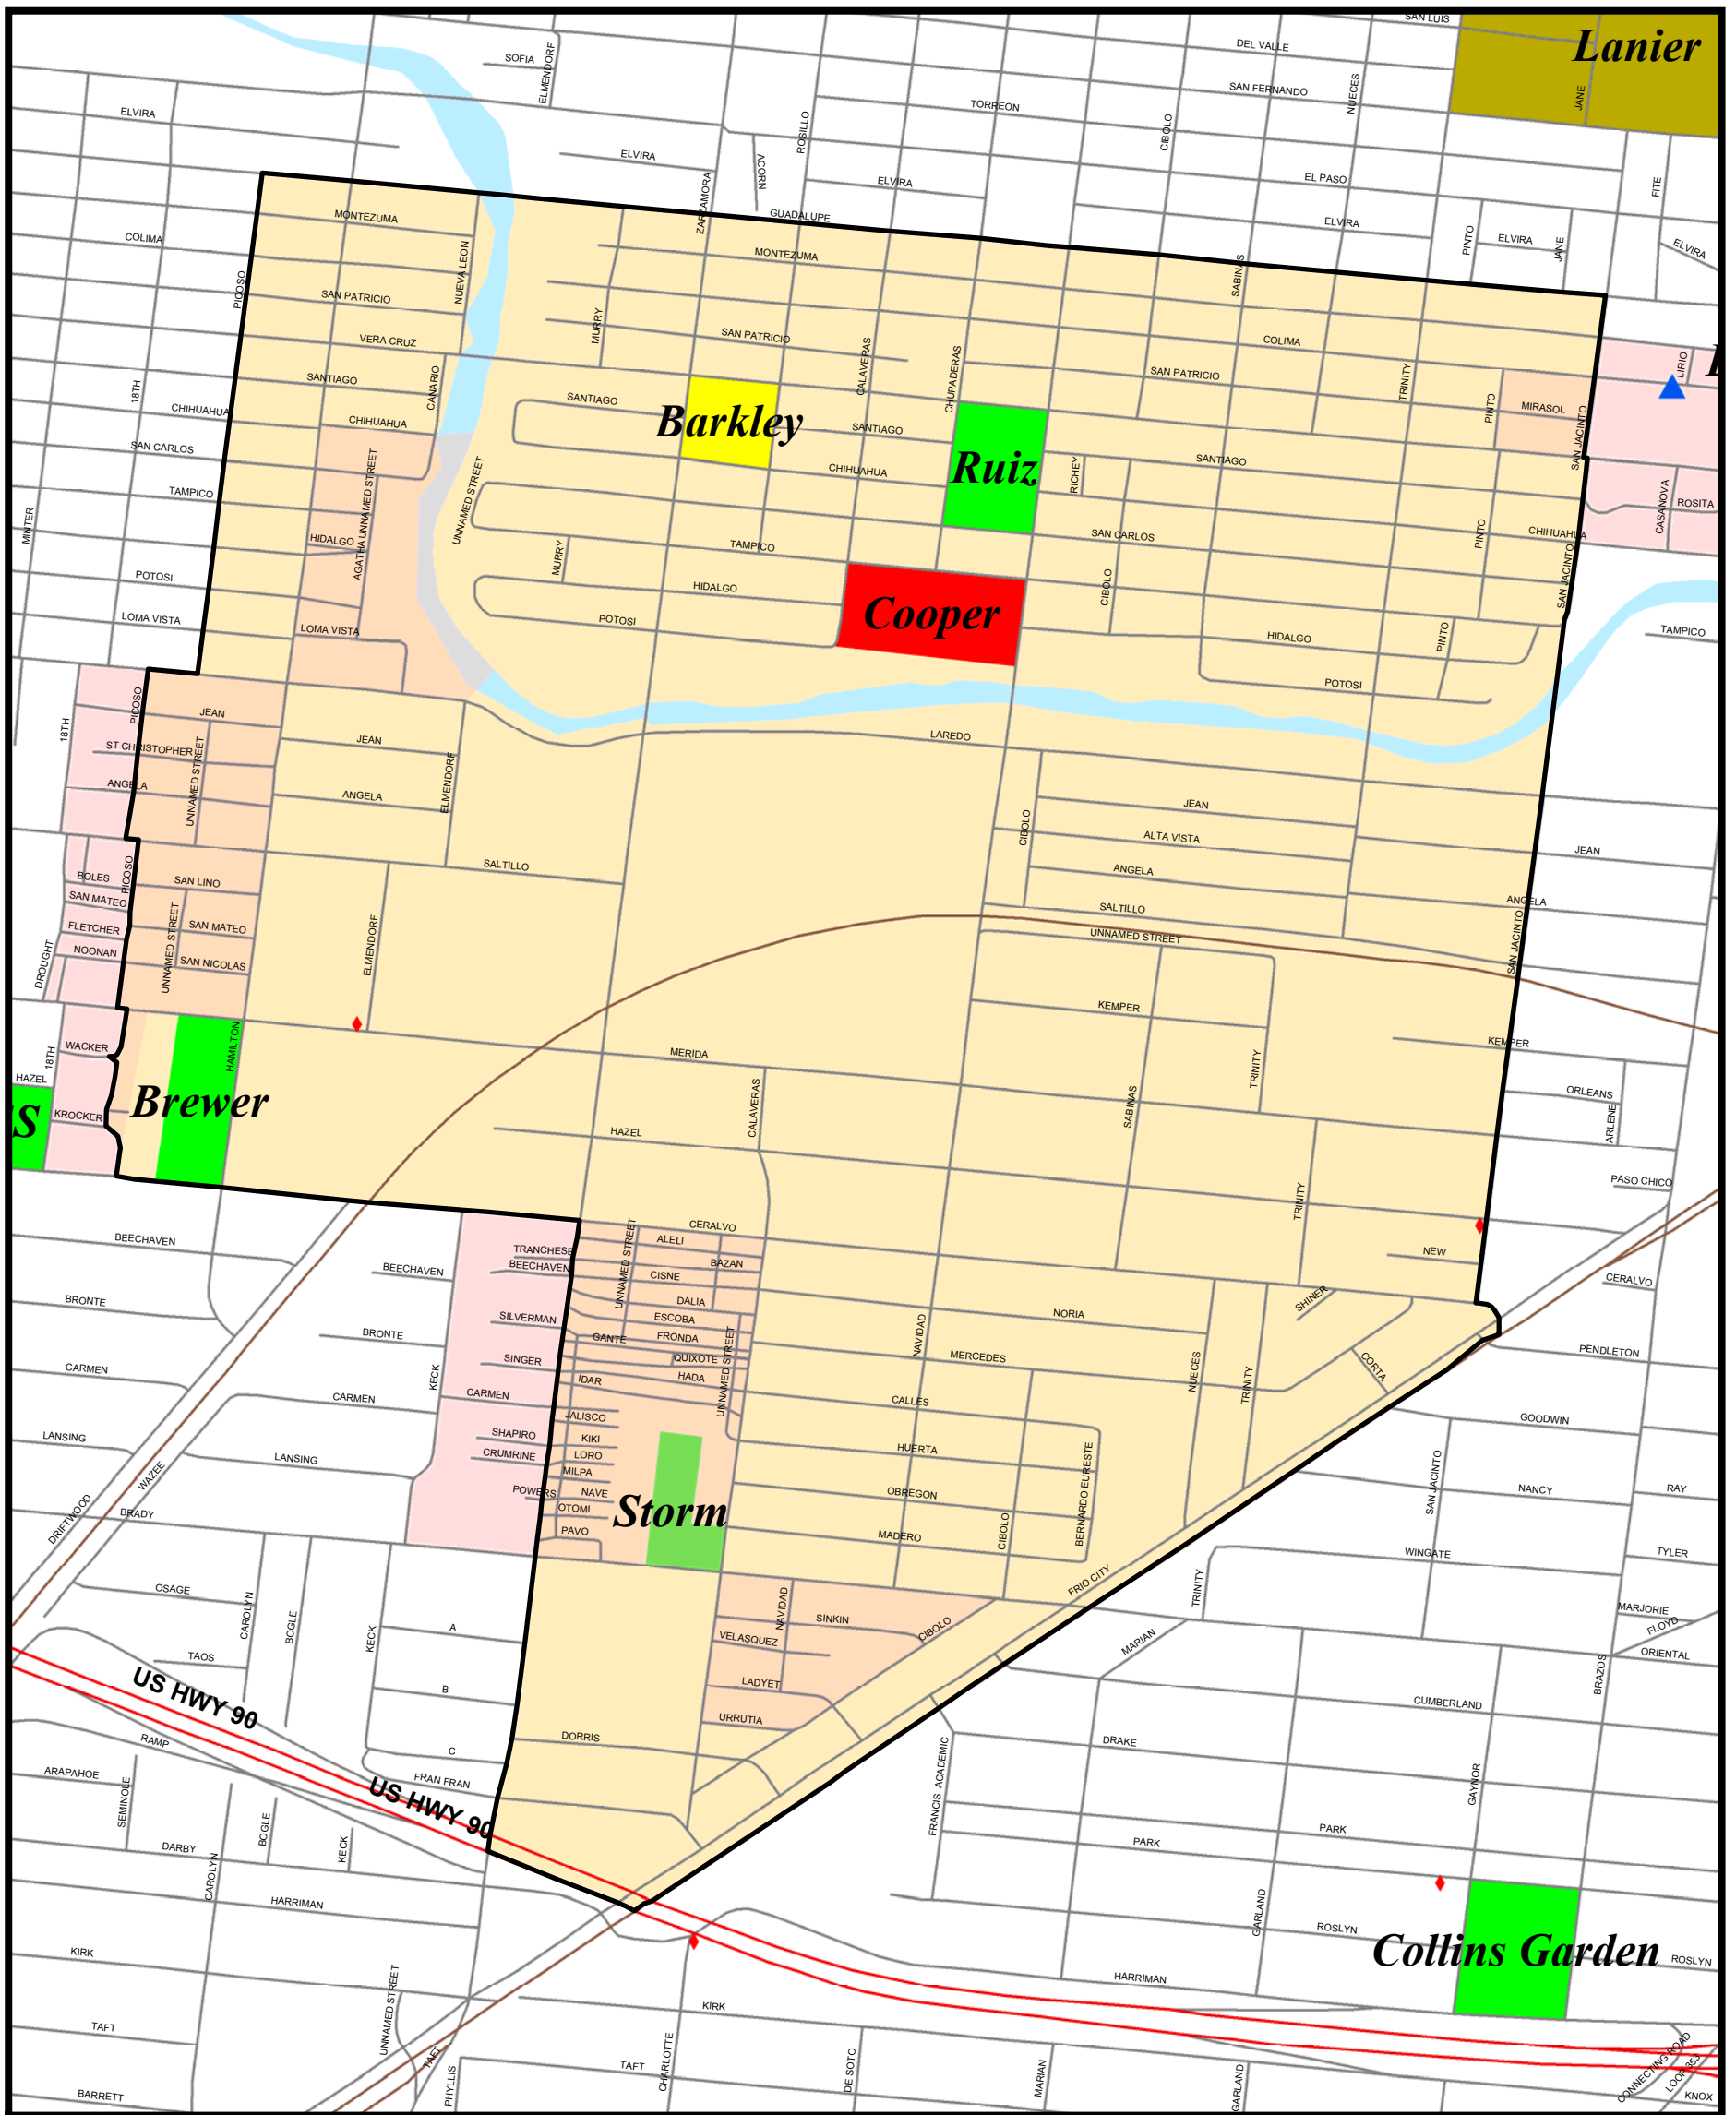

Cooper Middle School Attendance Boundary

1700 Tampico
San Antonio, TX 78207

1 inch equals 0.16 miles

Legend

Facilities	
■ Elementary	▲ Non-Traditional
■ High	◆ Charter Schools
■ Middle	◆ Apartments
■ Admin	— Streets
	— Highways
	— Railroad
	~ Creeks & Streams
	~ Rivers
	■ Attendance Area
	■ Federal Developments

Attendance Area

Geographical Statistics

As of May 2003

The number of:	#
Apartment Complexes	2
Federal Developments	3
Charter Schools	0
Single Family Homes	1957