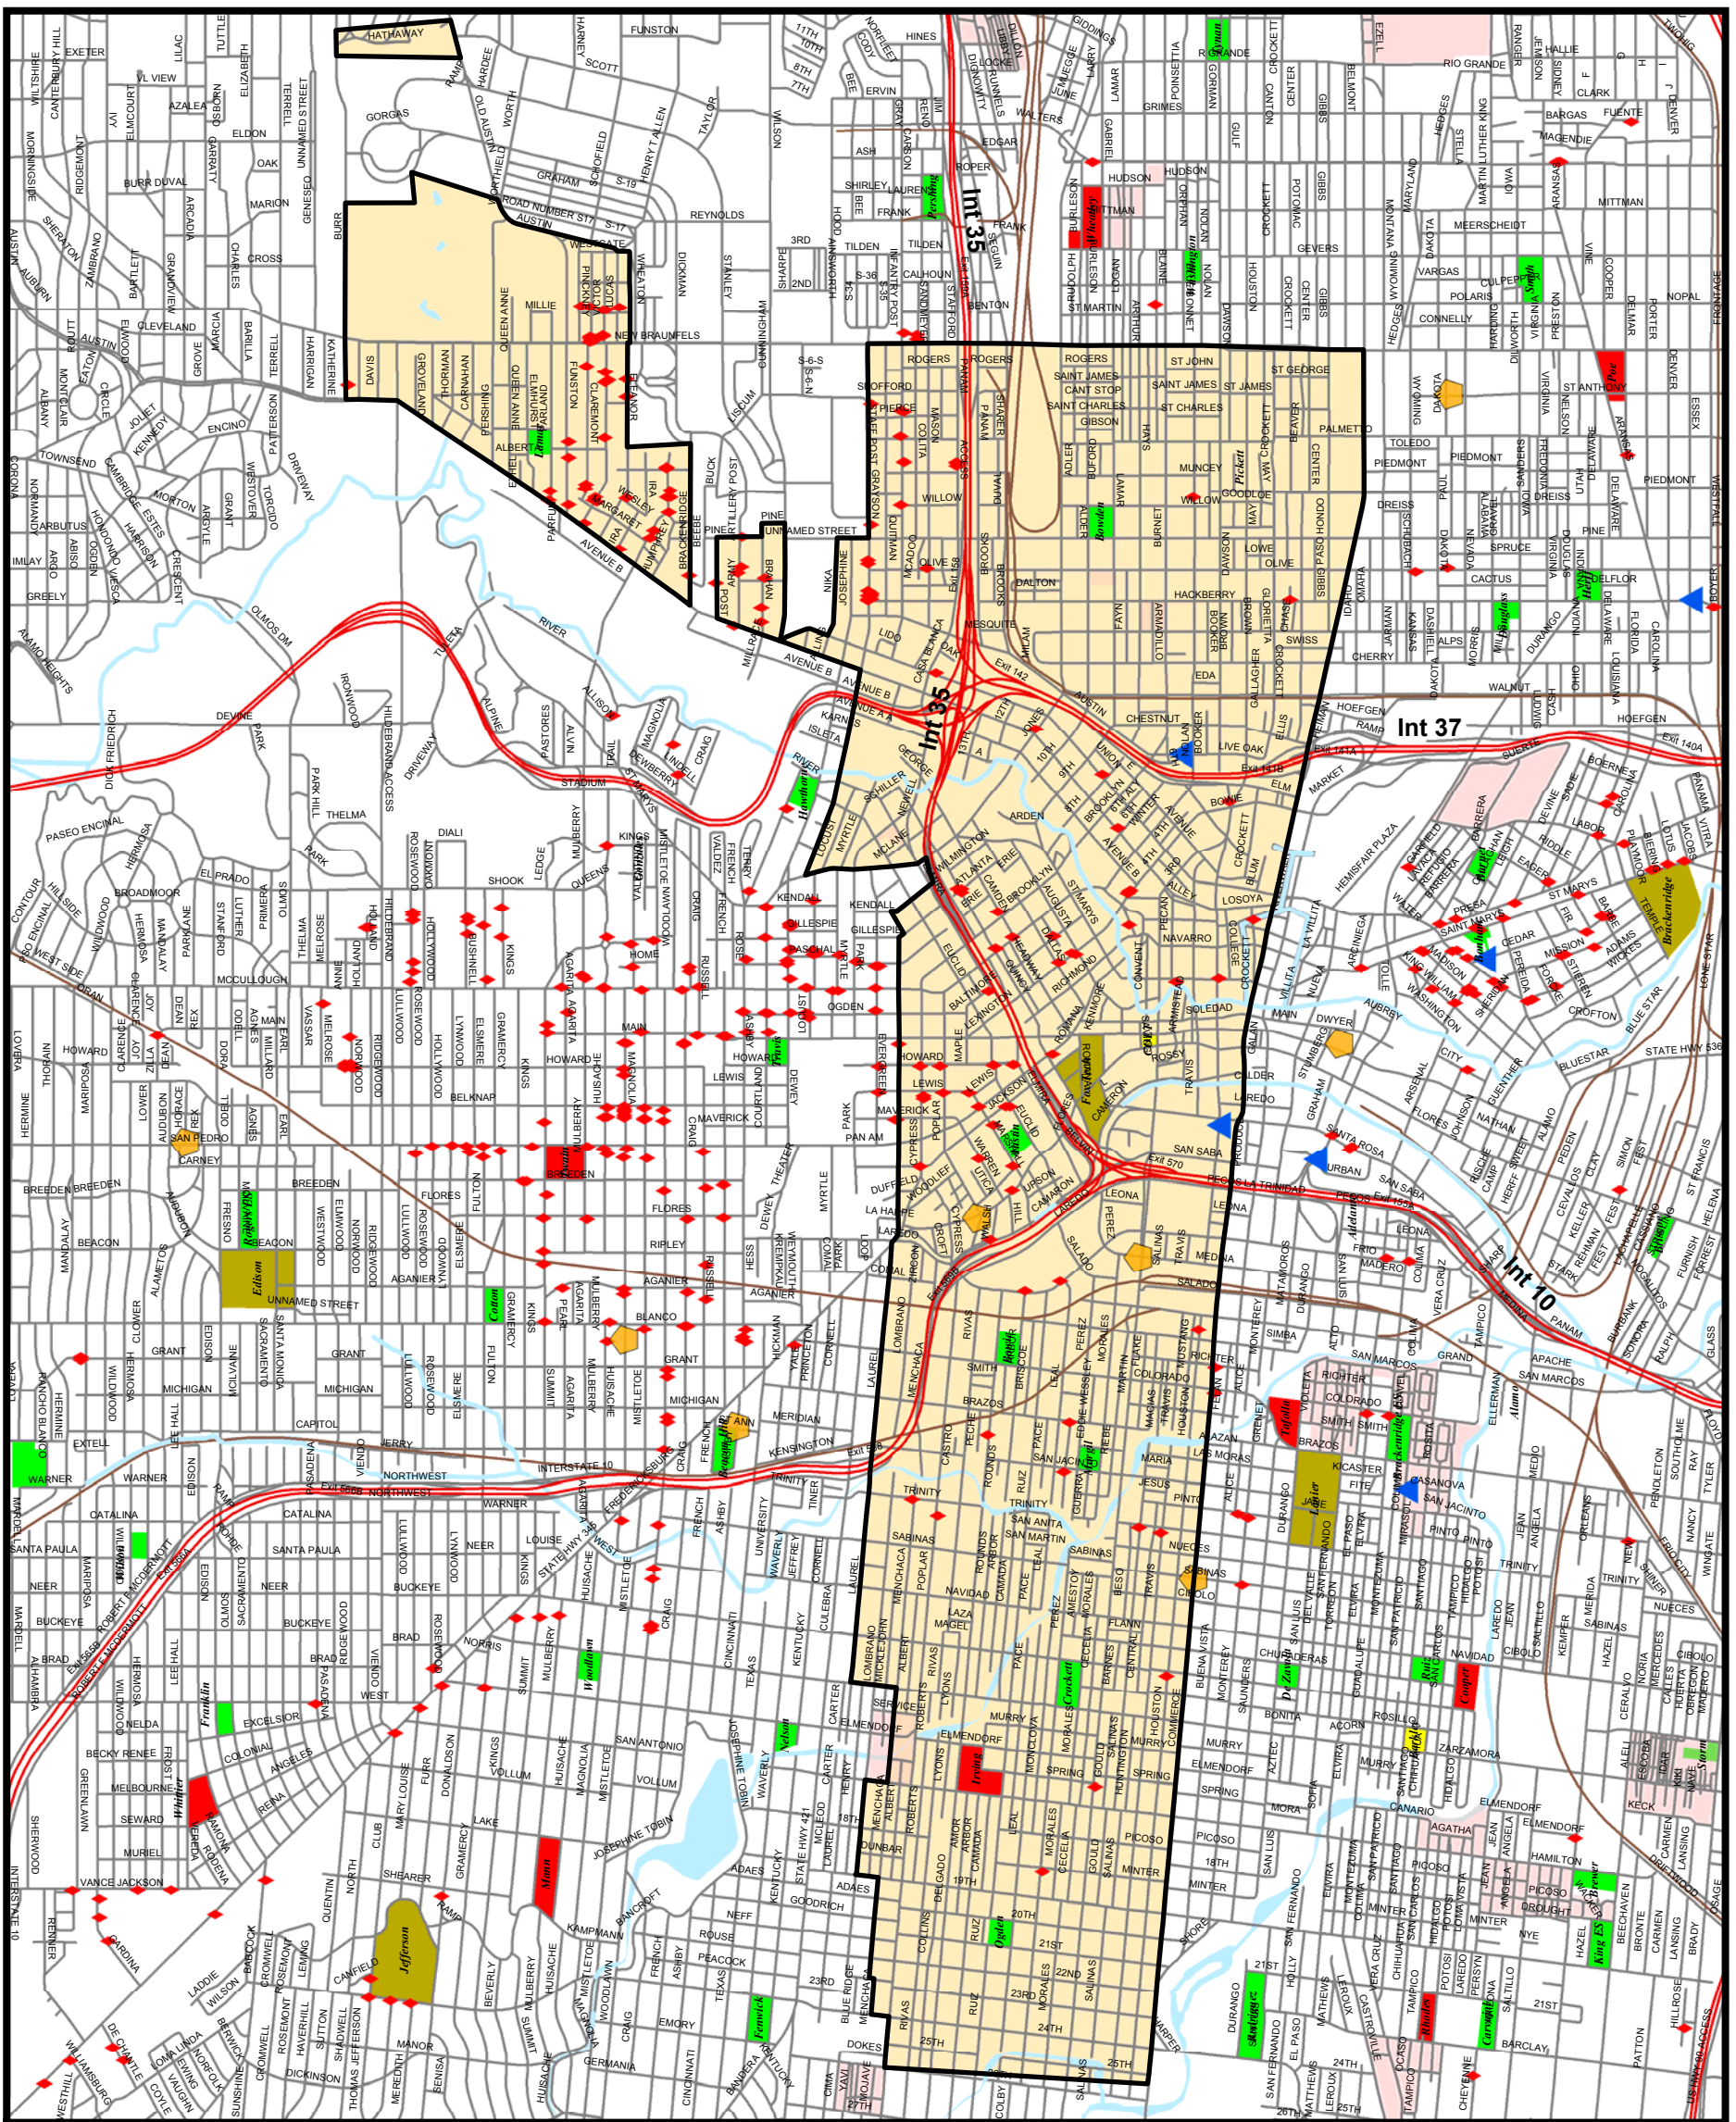

Fox Tech High School Attendance Boundary

637 N Main Ave
San Antonio, TX 78205

1 inch equals 0.59 miles

Legend

Facilities	Non-Traditional	Railroad
Elementary	Charter Schools	Creeks & Streams
High	Apartments	Rivers
Middle	Streets	Attendance Area
Admin	Highways	Federal Developments

Attendance Area

Geographical Statistics

As of May 2003

The number of:	#
Apartment Complexes	127
Federal Developments	3
Charter Schools	3
Single Family Homes	8278