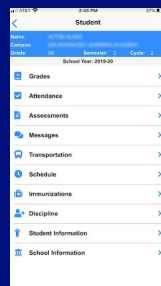

PROGRESS REPORTS Now Available on the mySAISD App

Do you have the **mySAISD App**? If yes, follow the steps below to access your child's progress report online using your mobile device or online at www.saisd.net/mySAISD. If you do NOT have the **mySAISD App**, click on the [link](#) to find out how to get it today!

To Get Started...

1 Click on the **mySAISD App** and input the Username and Password you used to establish the account.

2 Click on the Student Picture or Name and **SELECT GRADES**

3 Click on **CURRENT CYCLE GRADES**