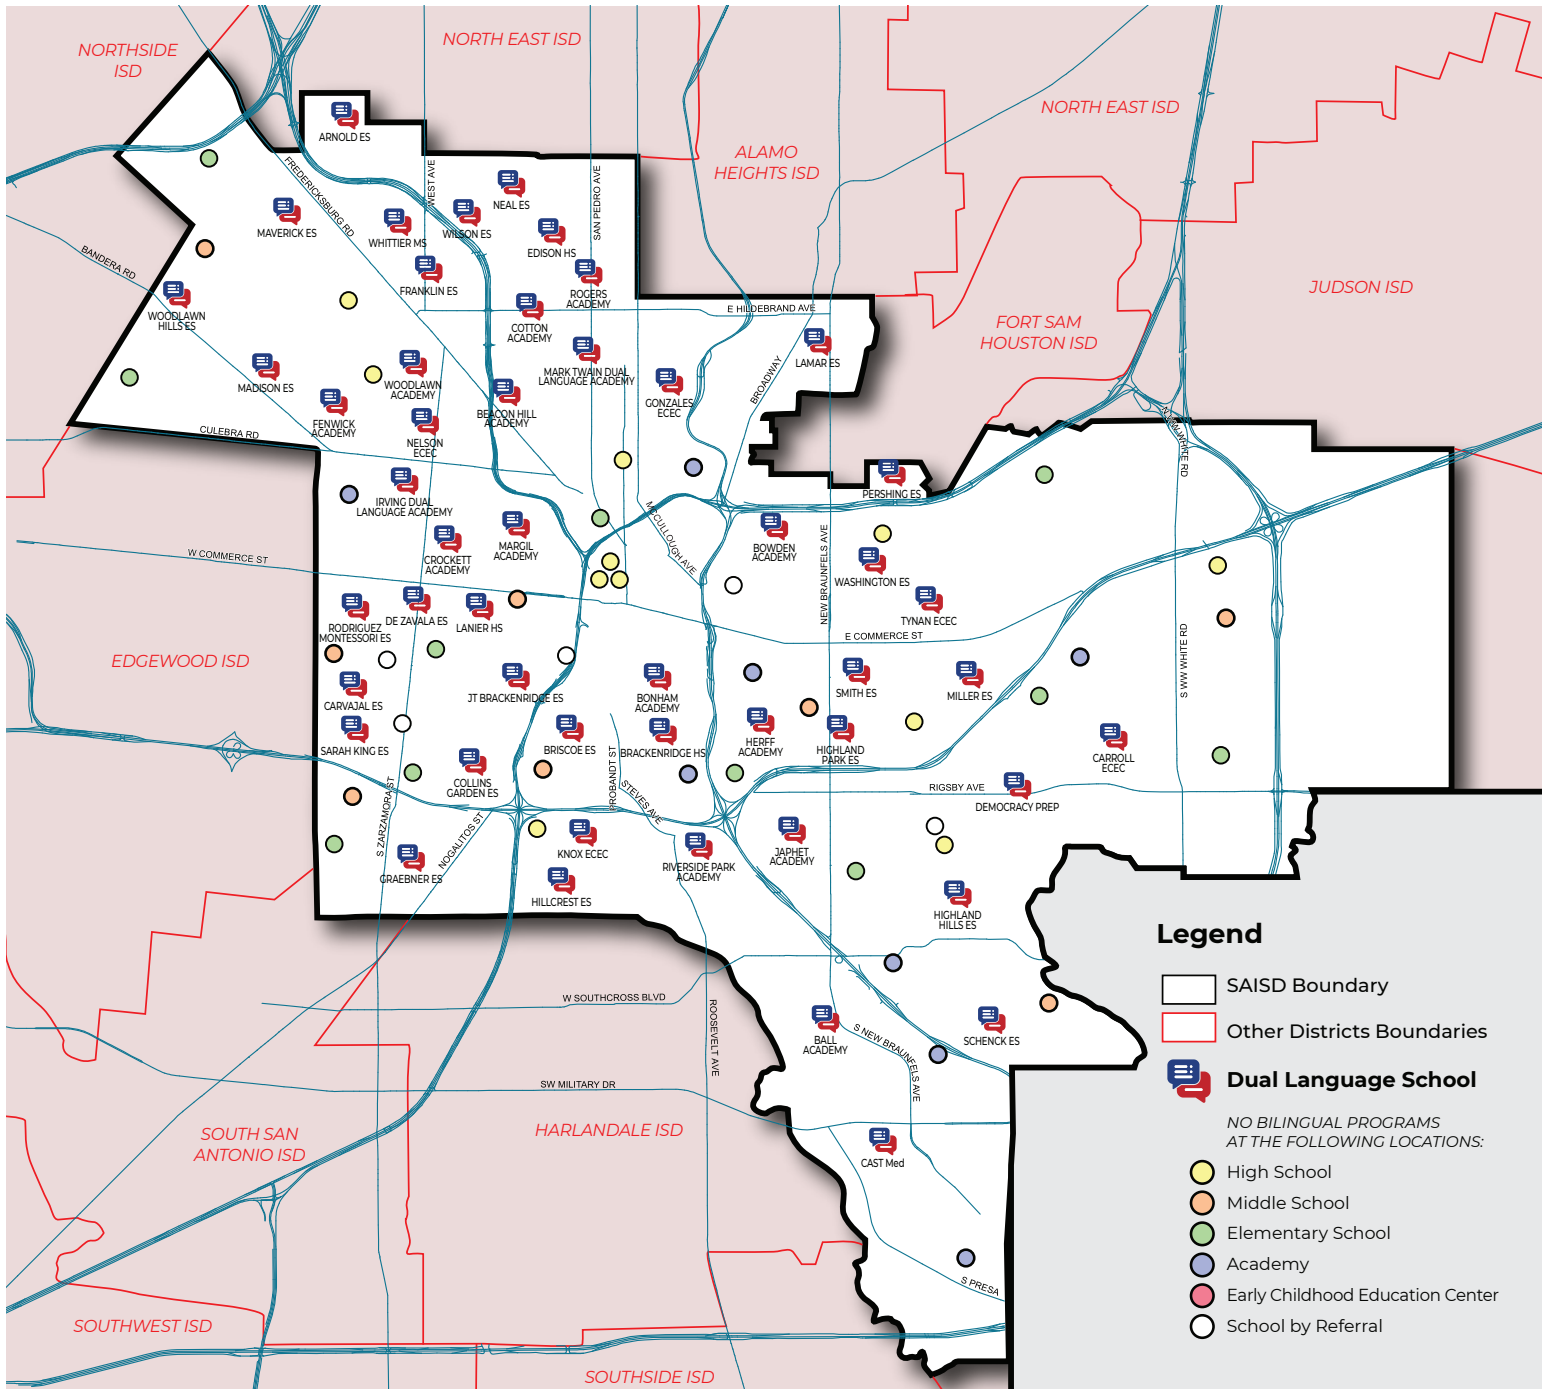

ESCUELAS DE LENGUAJE DUAL

Dual Language Schools

BILINGÜE ♦ BILETRADO ♦ BICULTURAL
 Bilingual ♦ Biliterate ♦ Bicultural

50 SCHOOLS WITH DUAL LANGUAGE PROGRAMS

4 HIGH SCHOOLS

Brackenridge HS
 CAST Med HS
 Edison HS
 Lanier HS

1 MIDDLE SCHOOL

Whittier Middle School

2 TOTAL DUAL LANGUAGE CAMPUSES

Mark Twain Dual Language Academy
 Irving Dual Language Academy

13 ACADEMIES
 PK/K - 8TH GRADE

Ball Academy	Crockett Academy	Riverside Park Academy
Beacon Hill Academy	Fenwick Academy	Rogers Academy
Bonham Academy	Herff Academy	Woodlawn Academy
Bowden Academy	Japhet Academy	
Cotton Academy	Margil Academy	

25 ELEMENTARY SCHOOLS

Arnold ES	Highland Park ES	Pershing ES
Briscoe ES	Hillcrest ES	Rodriguez Montessori ES
Carvajal ES	J.T. Brackenridge ES	Schenck ES
Collins Garden ES	Sarah King ES	Smith ES
De Zavala ES	Lamar ES	Washington ES
Democracy Prep	Madison ES	Wilson ES
Franklin ES	Maverick ES	Woodlawn Hills ES
Graebner ES	Miller ES	
Highland Hills ES	Neal ES	

5 EARLY CHILDHOOD EDUCATION CENTERS

Carroll ECEC	Knox ECEC	Tynan ECEC
Gonzales ECEC	Nelson ECEC	

PARA MAS INFORMACIÓN LLAMA O VISITE
 FOR MORE INFORMATION CALL OR VISIT
www.saisd.net/bilingual • 210-554-2590