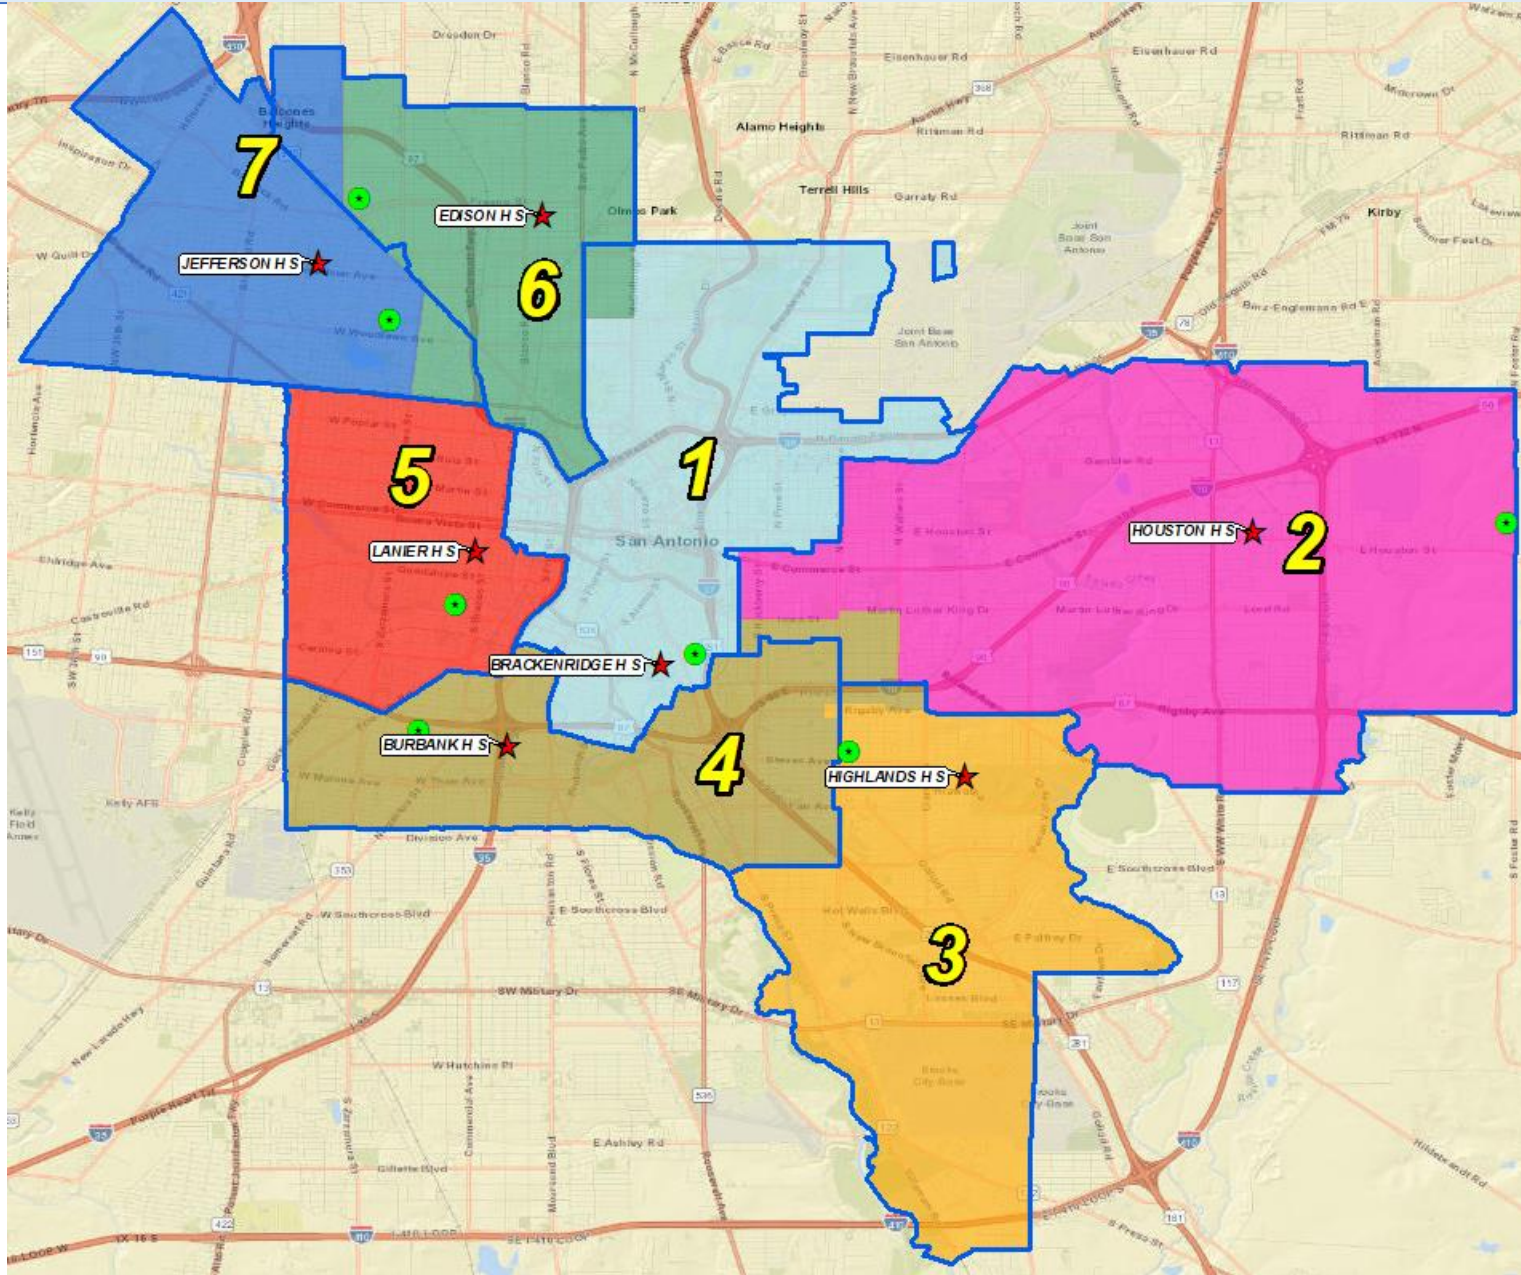

San Antonio Independent School District

Plan 1

- ★ SAISD High Schools
- Trustee

— Current Boundary