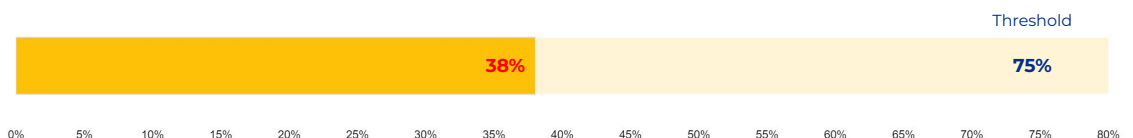

PRIMARY CRITERIA #1: 2022-23 ENROLLMENT

2023 Enrollment
168

Campus Type
ES

Enrollment Threshold
350

	2018	2019	2020	2021	2022	2023
Total Enrollment:	0	0	0	117	134	168

PRIMARY CRITERIA #2: FACILITY COST PER PUPIL

Cost Per Pupil
\$10,974

PRIMARY CRITERIA #3: 2022-23 FACILITY USE

Functional Capacity
447

Facility Usage
38%

Rodriguez Montessori Elementary School

DEMOGRAPHICS

2022 ACADEMIC PERFORMANCE

2022-23 CHOICE IN / CHOICE OUT