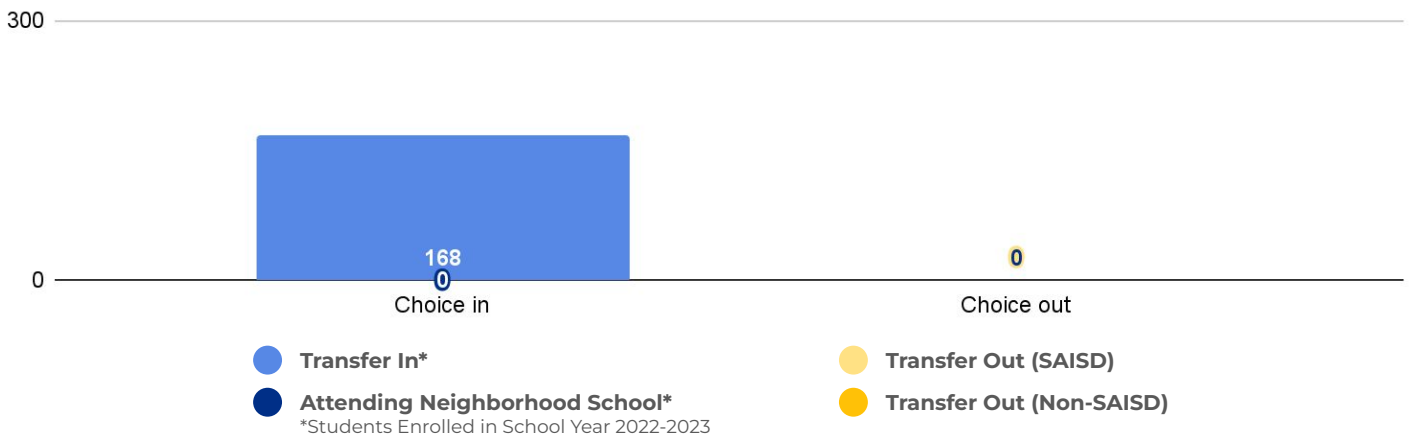

Cost Per Pupil
\$10,974

PRIMARY CRITERIA #3: 2022-23 FACILITY USE

Functional Capacity
447

Facility Usage
38%

Rodriguez Montessori Elementary School

DEMOGRAPHICS

2022 ACADEMIC PERFORMANCE

2022-23 CHOICE IN / CHOICE OUT

BRIEF CRITERIA ANALYSIS

Rodriguez Montessori is a relatively new program that has not yet grown into its grade configuration. The school is the only Montessori option on the West side of SAISD.