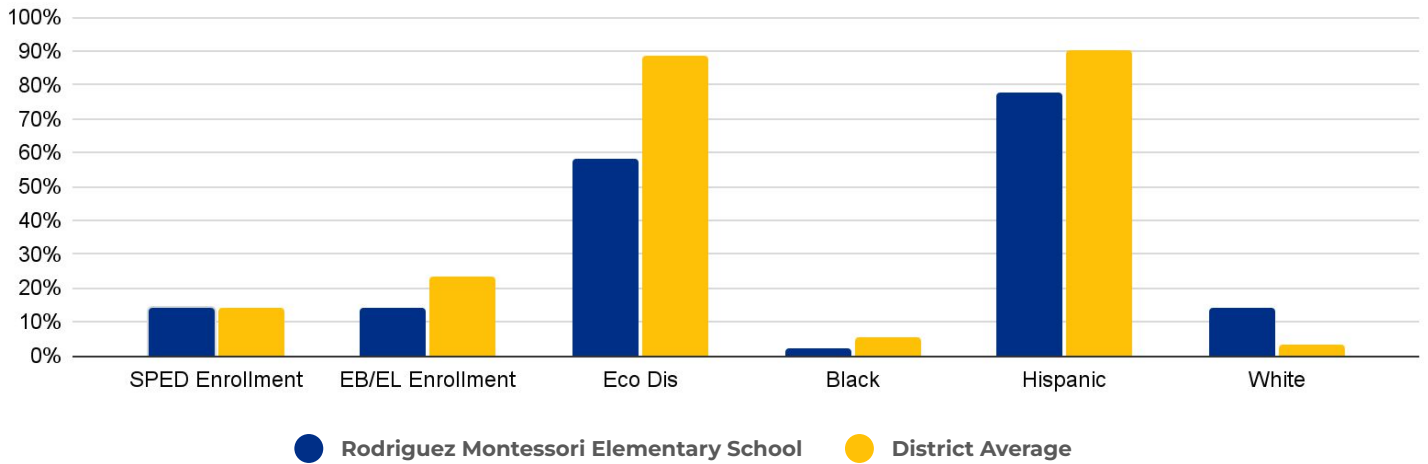

Cost Per Pupil
\$10,974

PRIMARY CRITERIA #3: 2022-23 FACILITY USE

Functional Capacity
447

Facility Usage
38%

Rodriguez Montessori Elementary School

DEMOGRAPHICS

2022 ACADEMIC PERFORMANCE

2022-23 CHOICE IN / CHOICE OUT

BRIEF CRITERIA ANALYSIS

Rodriguez Montessori is a relatively new program that has not yet grown into its grade configuration. The school is the only Montessori option on the West side of SAISD.