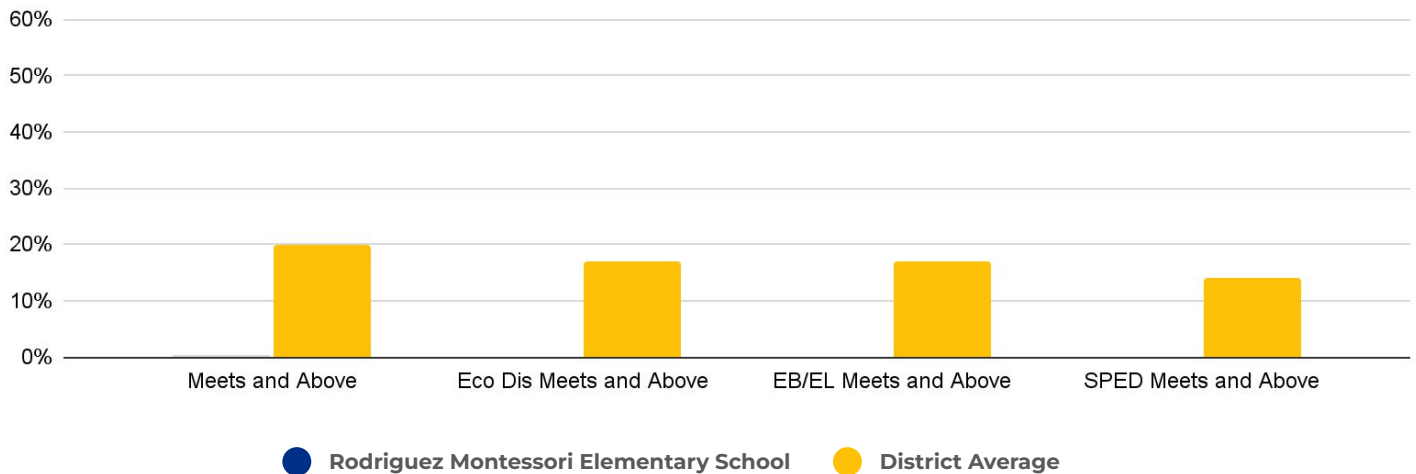

Cost Per Pupil
\$10,974

PRIMARY CRITERIA #3: 2022-23 FACILITY USE

Functional Capacity
447

Facility Usage
38%

Rodriguez Montessori Elementary School

DEMOGRAPHICS

2022 ACADEMIC PERFORMANCE

2022-23 CHOICE IN / CHOICE OUT

BRIEF CRITERIA ANALYSIS

Rodriguez Montessori is a relatively new program that has not yet grown into its grade configuration. The school is the only Montessori option on the West side of SAISD.