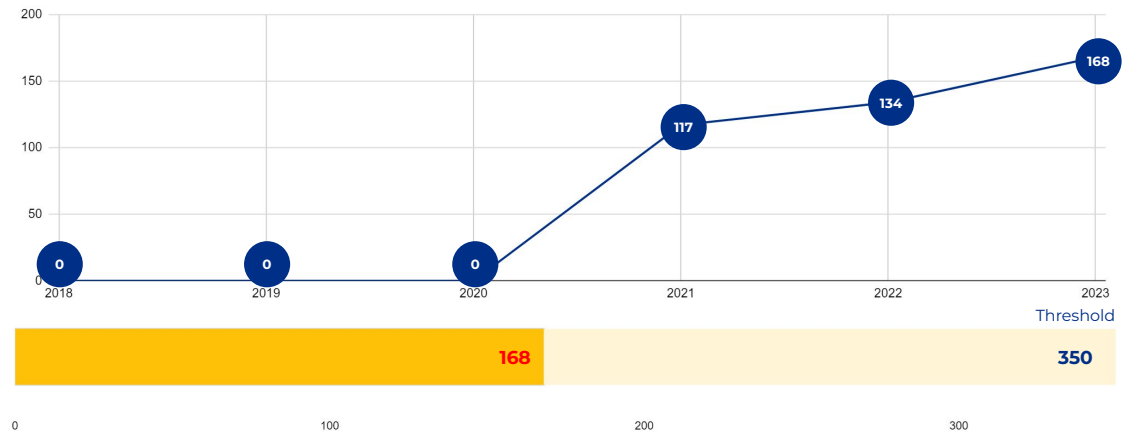

Rodriguez Montessori Elementary School

SCHOOL OVERVIEW

Location:	3626 W Cesar E Chavez Blvd San Antonio, TX 78207
Grades:	PK-3
Enrollment:	168
Poverty Index:	N/A
Trustee/SMD:	Torres - District 5
HS Feeder Pattern:	Lanier
Recommendation:	<ul style="list-style-type: none"> No rightsizing-related actions make a significant impact on this school.

PRIMARY CRITERIA #1: 2022-23 ENROLLMENT

2023 Enrollment
168

Campus Type
ES

Enrollment Threshold
350

	2018	2019	2020	2021	2022	2023
Total Enrollment:	0	0	0	117	134	168

PRIMARY CRITERIA #2: FACILITY COST PER PUPIL