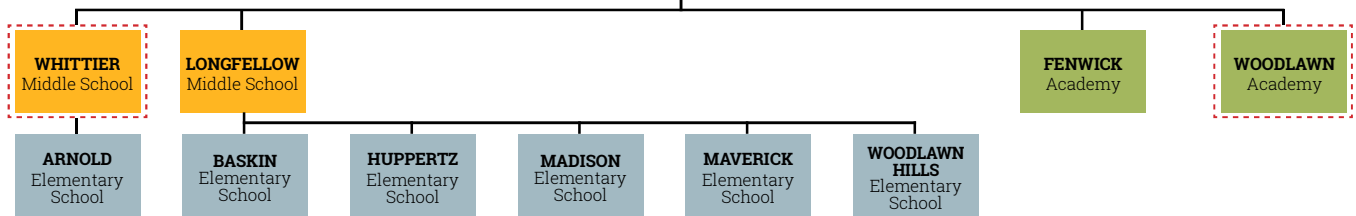

2020-2021 Feeder Patterns

COLOR CODES:

- = **HIGH SCHOOLS** (grades 9-12)
- = **MIDDLE SCHOOLS** (grades 6-8)
Exception: Tafolla MS, 7-8
- = **ACADEMIES** (grades PK-8)
All grades are not available at all campuses
- = **ELEMENTARY SCHOOLS** (Head Start-5)
Head Start and PK3 not available at all campuses
- = **SPLIT FEEDER PATTERN** Feeds into more than one school.
Use School Locator tool (see page 5) to determine school pattern.

SCHOOLS OPEN TO ALL SAISD STUDENTS:

Note: Students who attend campuses with middle school grades and lower will follow the high school feeder pattern based on their residence, unless they choose to apply to an open-enrollment high school. All district Early Childhood Education Centers are open without boundaries.

- Advanced Learning Academy
- CAST Med High School
- CAST Tech High School
- Fox Tech High School
- Irving Dual Language Academy
- Rodriguez Montessori Elementary
- St. Philip's Early College High School
- Steele Montessori Academy
- Travis Early College High School
- Twain Dual Language Academy
- Young Men's Leadership Academy
- Young Women's Leadership Academy
- Young Women's Leadership Academy: Primary