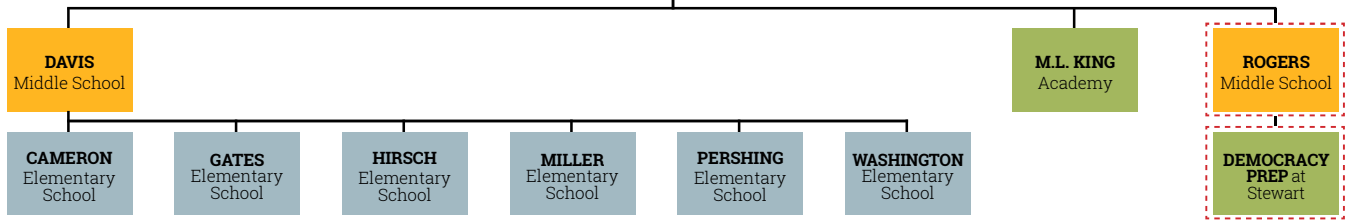

2020-2021 Feeder Patterns

COLOR CODES:

- = **HIGH SCHOOLS** (grades 9-12)
- = **MIDDLE SCHOOLS** (grades 6-8)
Exception: Tafolla MS, 7-8
- = **ACADEMIES** (grades PK-8)
All grades are not available at all campuses
- = **ELEMENTARY SCHOOLS** (Head Start-5)
Head Start and PK3 not available at all campuses
- = **SPLIT FEEDER PATTERN** Feeds into more than one school.
Use School Locator tool (see page 5) to determine school pattern.

SCHOOLS OPEN TO ALL SAISD STUDENTS:

Note: Students who attend campuses with middle school grades and lower will follow the high school feeder pattern based on their residence, unless they choose to apply to an open-enrollment high school. All district Early Childhood Education Centers are open without boundaries.