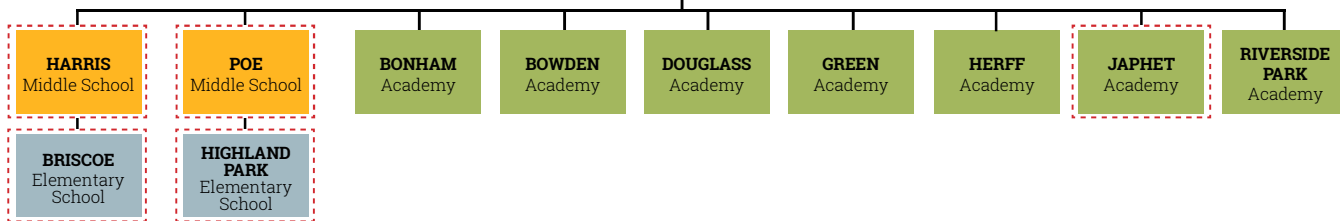

2020-2021 Feeder Patterns

COLOR CODES:

- = **HIGH SCHOOLS** (grades 9-12)
- = **MIDDLE SCHOOLS** (grades 6-8)
Exception: Tafolla MS, 7-8
- = **ACADEMIES** (grades PK-8)
All grades are not available at all campuses
- = **ELEMENTARY SCHOOLS** (Head Start-5)
Head Start and PK3 not available at all campuses
- = **SPLIT FEEDER PATTERN** Feeds into more than one school.
Use School Locator tool (see page 5) to determine school pattern.

SCHOOLS OPEN TO ALL SAISD STUDENTS:

Note: Students who attend campuses with middle school grades and lower will follow the high school feeder pattern based on their residence, unless they choose to apply to an open-enrollment high school. All district Early Childhood Education Centers are open without boundaries.

- Advanced Learning Academy
- CAST Med High School
- CAST Tech High School
- Fox Tech High School
- Irving Dual Language Academy
- Rodriguez Montessori Elementary
- St. Philip's Early College High School
- Steele Montessori Academy
- Travis Early College High School
- Twain Dual Language Academy
- Young Men's Leadership Academy
- Young Women's Leadership Academy
- Young Women's Leadership Academy: Primary