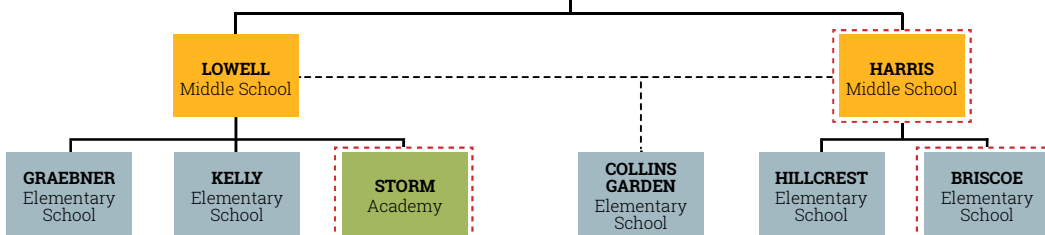

2020-2021 Feeder Patterns

COLOR CODES:

- = **HIGH SCHOOLS** (grades 9-12)
- = **MIDDLE SCHOOLS** (grades 6-8)
Exception: Tafolla MS, 7-8
- = **ACADEMIES** (grades PK-8)
All grades are not available at all campuses
- = **ELEMENTARY SCHOOLS** (Head Start-5)
Head Start and PK3 not available at all campuses
- = **SPLIT FEEDER PATTERN** Feeds into more than one school.
Use School Locator tool (see page 5) to determine school pattern.

SCHOOLS OPEN TO ALL SAISD STUDENTS:

Note: Students who attend campuses with middle school grades and lower will follow the high school feeder pattern based on their residence, unless they choose to apply to an open-enrollment high school. All district Early Childhood Education Centers are open without boundaries.

- Advanced Learning Academy
- CAST Med High School
- CAST Tech High School
- Fox Tech High School
- Irving Dual Language Academy
- Rodriguez Montessori Elementary
- St. Philip's Early College High School
- Steele Montessori Academy
- Travis Early College High School
- Twain Dual Language Academy
- Young Men's Leadership Academy
- Young Women's Leadership Academy
- Young Women's Leadership Academy: Primary