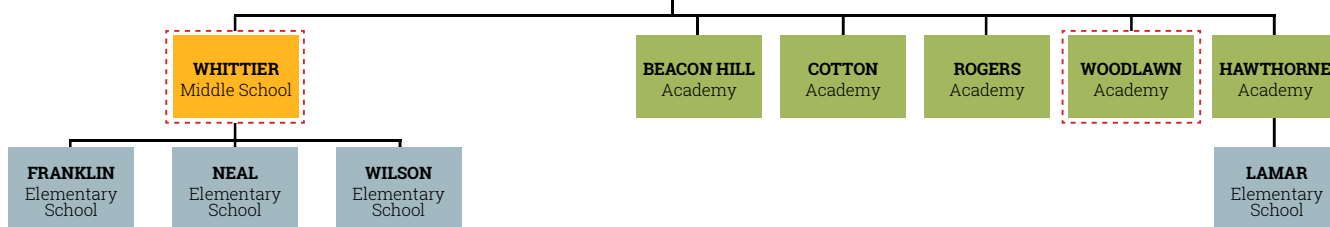

2020-2021 Feeder Patterns

COLOR CODES:

- = **HIGH SCHOOLS** (grades 9-12)
- = **MIDDLE SCHOOLS** (grades 6-8)
Exception: Tafolla MS, 7-8
- = **ACADEMIES** (grades PK-8)
All grades are not available at all campuses
- = **ELEMENTARY SCHOOLS** (Head Start-5)
Head Start and PK3 not available at all campuses
- = **SPLIT FEEDER PATTERN** Feeds into more than one school.
Use School Locator tool (see page 5) to determine school pattern.

SCHOOLS OPEN TO ALL SAISD STUDENTS:

Note: Students who attend campuses with middle school grades and lower will follow the high school feeder pattern based on their residence, unless they choose to apply to an open-enrollment high school. All district Early Childhood Education Centers are open without boundaries.

- Advanced Learning Academy
- CAST Med High School
- CAST Tech High School
- Fox Tech High School
- Irving Dual Language Academy
- Rodriguez Montessori Elementary
- St. Philip's Early College High School
- Steele Montessori Academy
- Travis Early College High School
- Twain Dual Language Academy
- Young Men's Leadership Academy
- Young Women's Leadership Academy
- Young Women's Leadership Academy: Primary