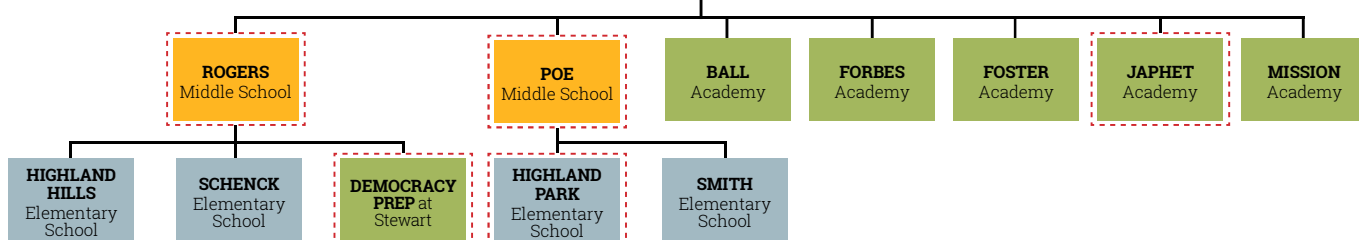

2020-2021 Feeder Patterns

COLOR CODES:

- = **HIGH SCHOOLS** (grades 9-12)
- = **MIDDLE SCHOOLS** (grades 6-8)
Exception: Tafolla MS, 7-8
- = **ACADEMIES** (grades PK-8)
All grades are not available at all campuses
- = **ELEMENTARY SCHOOLS** (Head Start-5)
Head Start and PK3 not available at all campuses
- = **SPLIT FEEDER PATTERN** Feeds into more than one school.
Use School Locator tool (see page 5) to determine school pattern.

SCHOOLS OPEN TO ALL SAISD STUDENTS:

Note: Students who attend campuses with middle school grades and lower will follow the high school feeder pattern based on their residence, unless they choose to apply to an open-enrollment high school. All district Early Childhood Education Centers are open without boundaries.