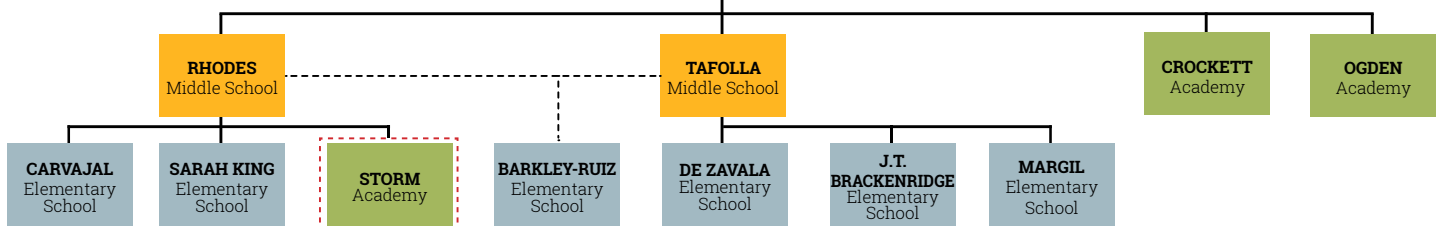

2020-2021 Feeder Patterns

COLOR CODES:

- = **HIGH SCHOOLS** (grades 9-12)
- = **MIDDLE SCHOOLS** (grades 6-8)
Exception: Tafolla MS, 7-8
- = **ACADEMIES** (grades PK-8)
All grades are not available at all campuses
- = **ELEMENTARY SCHOOLS** (Head Start-5)
Head Start and PK3 not available at all campuses
- = **SPLIT FEEDER PATTERN** Feeds into more than one school.
Use School Locator tool (see page 5) to determine school pattern.

SCHOOLS OPEN TO ALL SAISD STUDENTS:

Note: Students who attend campuses with middle school grades and lower will follow the high school feeder pattern based on their residence, unless they choose to apply to an open-enrollment high school. All district Early Childhood Education Centers are open without boundaries.

- Advanced Learning Academy
- CAST Med High School
- CAST Tech High School
- Fox Tech High School
- Irving Dual Language Academy
- Rodriguez Montessori Elementary
- St. Philip's Early College High School
- Steele Montessori Academy
- Travis Early College High School
- Twain Dual Language Academy
- Young Men's Leadership Academy
- Young Women's Leadership Academy
- Young Women's Leadership Academy: Primary